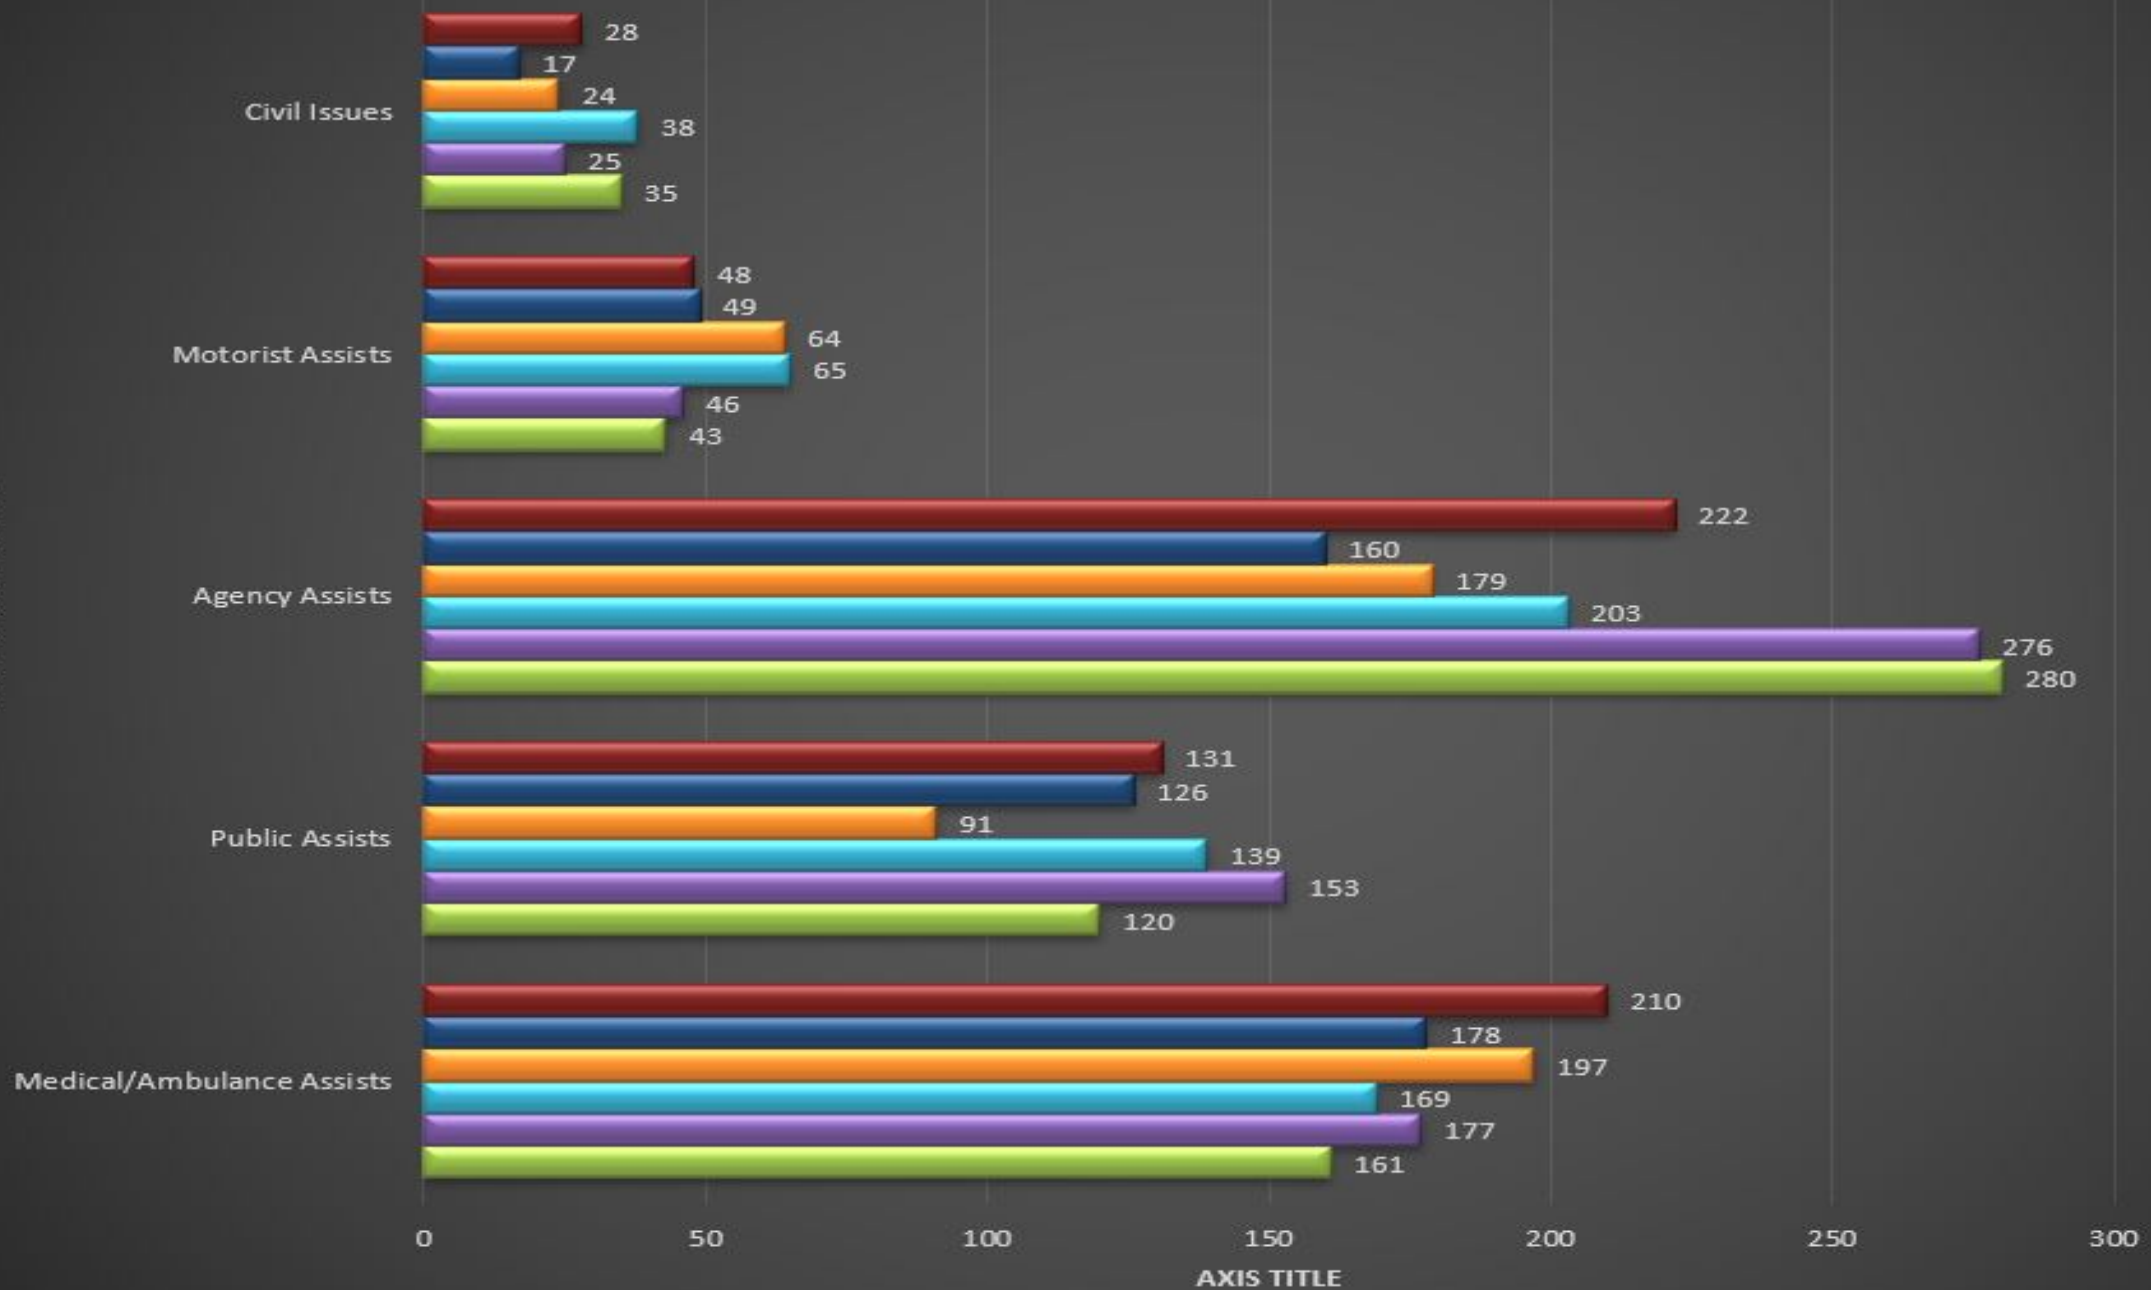

Starbuck Police Department

2020 Calls-for-Service

Total Calls-for-Service

Jan. - Dec. 2020 Jan. - Dec. 2019 Jan. - Dec. 2018 Jan. - Dec. 2017 Jan. - Dec. 2016 Jan. - Dec. 2015

Total Calls-for-Service

Year Total Charges Filed

Animal Complaints

Animal Complaints Barking Dog Dog at Large

Pope County Human Services

Assists, Civil Issues

CALLS-FOR-SERVICE

- Jan. - Dec. 2020
- Jan. - Dec. 2019
- Jan. - Dec. 2018
- Jan. - Dec. 2017
- Jan. - Dec. 2016
- Jan. - Dec. 2015

AXIS TITLE

W.I.N. ACADEMY CALLS-FOR-SERVICE

School Related Issues

BURGLARY/THEFTS/CRIMINAL DAMAGE

Jan. - Dec. 2020 Jan. - Dec. 2019 Jan. - Dec. 2018 Jan. - Dec. 2017 Jan. - Dec. 2016 Jan. - Dec. 2015

Traffic Enforcement