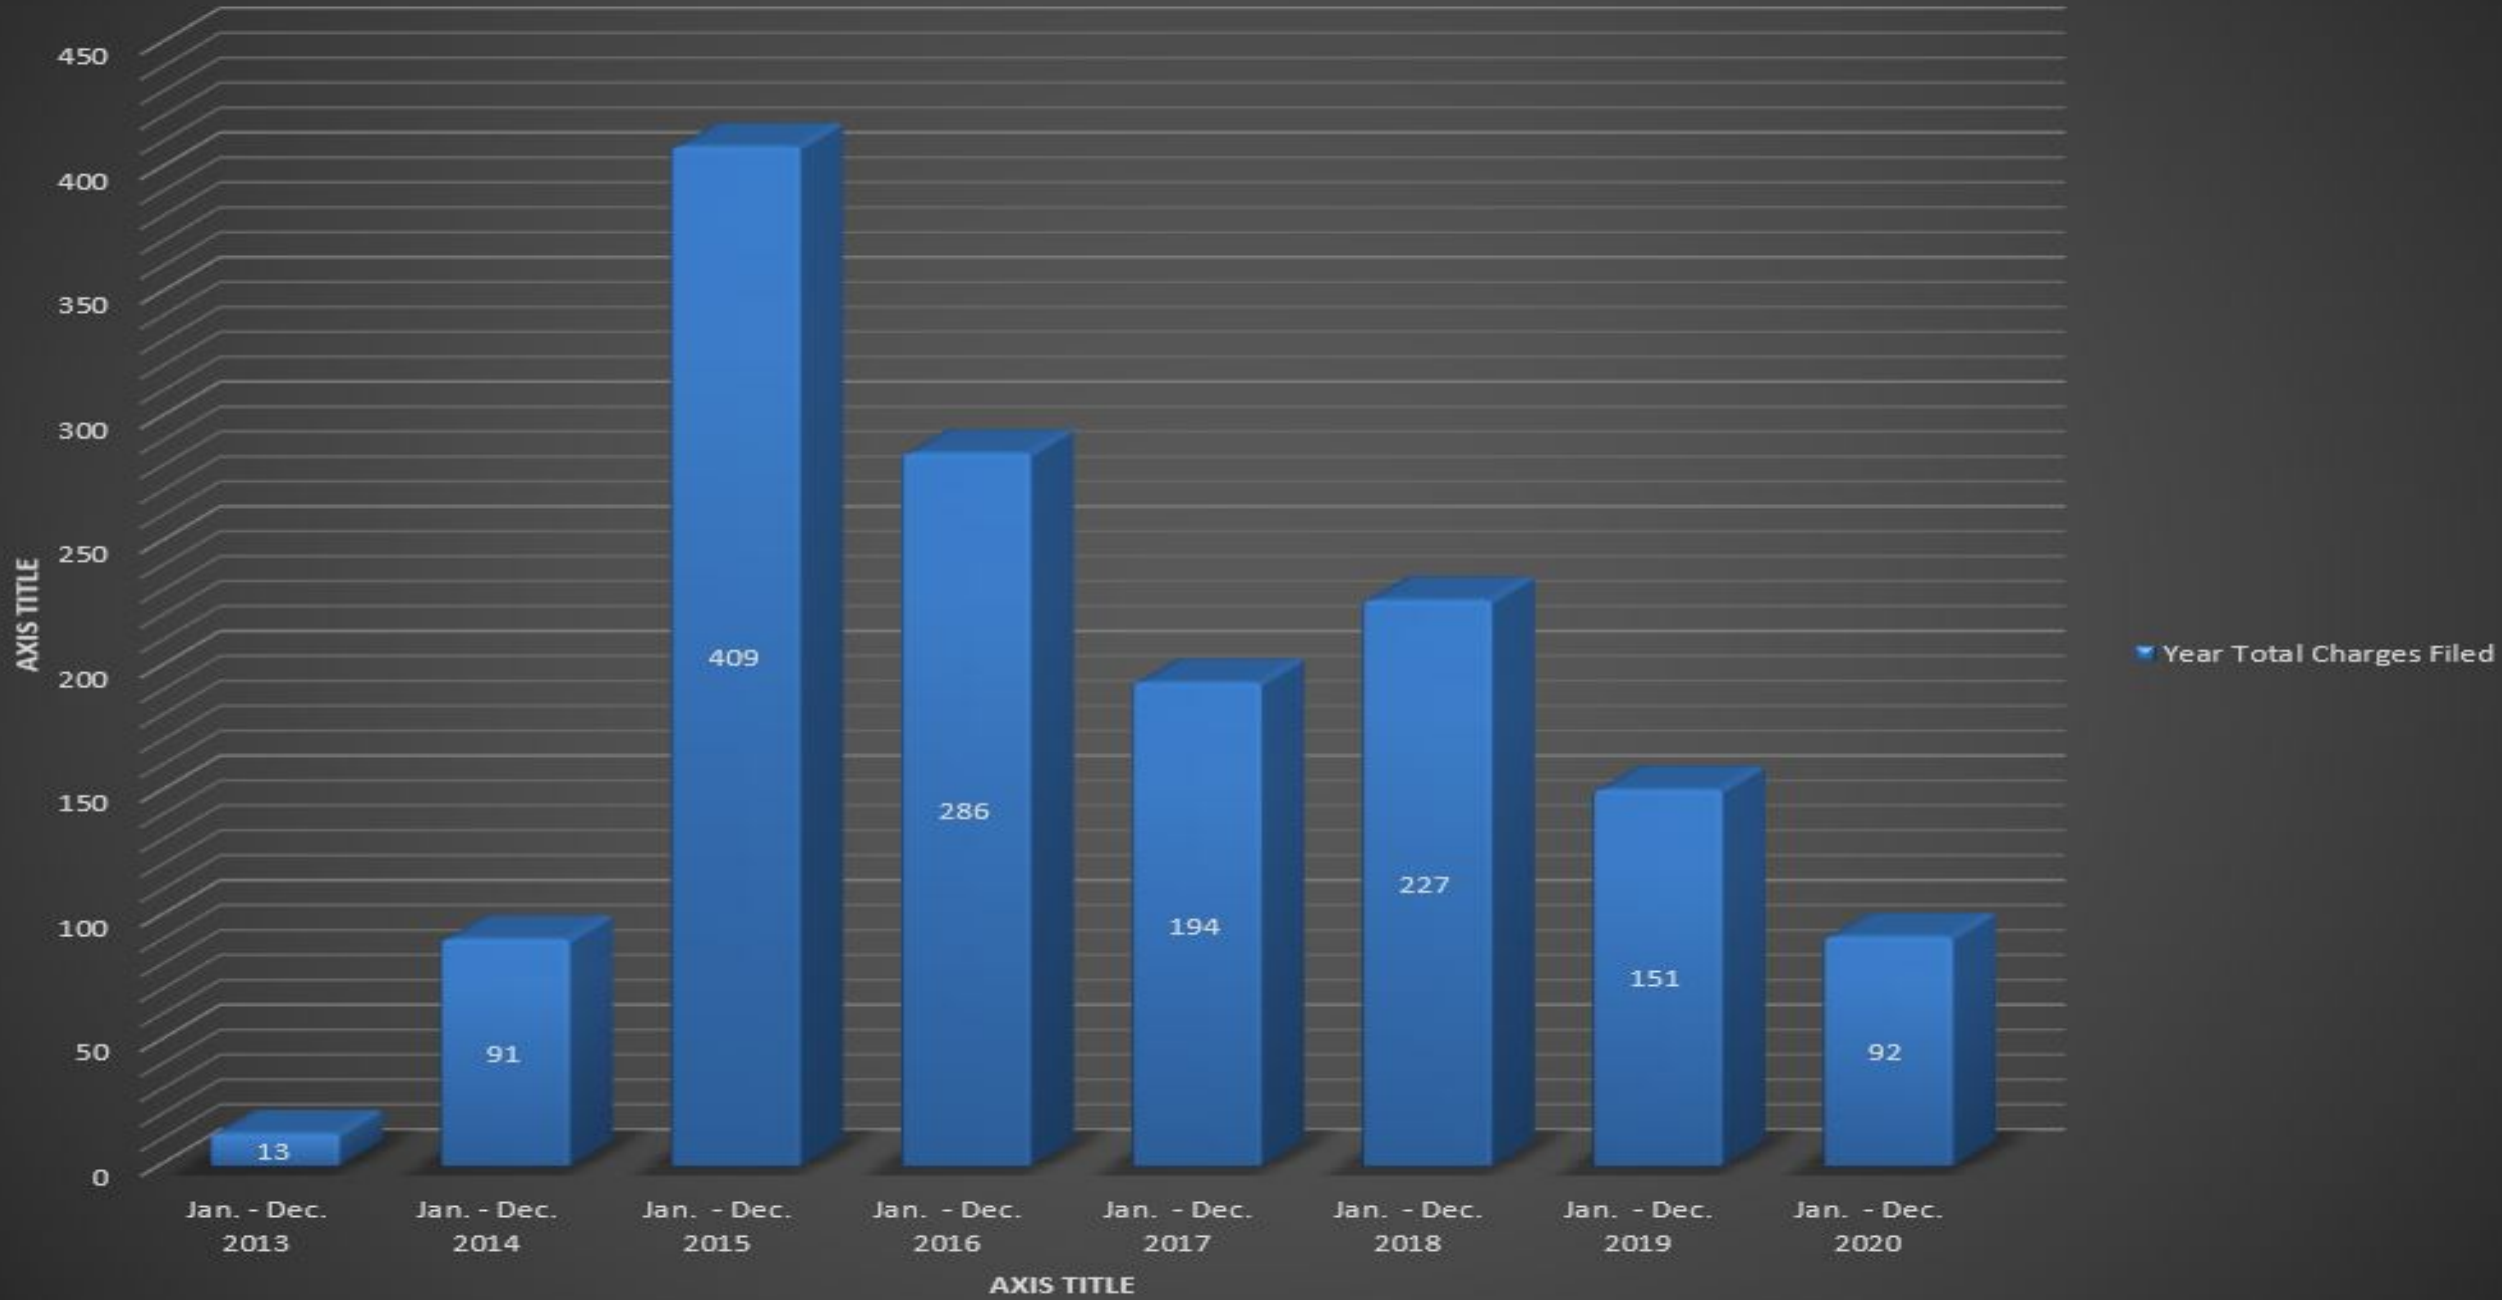

Starbuck Police Department

2020 Calls-for-Service

Total Calls-for-Service

Jan. - Dec. 2020 Jan. - Dec. 2019 Jan. - Dec. 2018 Jan. - Dec. 2017 Jan. - Dec. 2016 Jan. - Dec. 2015

Total Calls-for-Service

Year Total Charges Filed

Animal Complaints

Animal Complaints Barking Dog Dog at Large

Pope County Human Services

Assists, Civil Issues

CALLS-FOR-SERVICE

- Jan. - Dec. 2020
- Jan. - Dec. 2019
- Jan. - Dec. 2018
- Jan. - Dec. 2017
- Jan. - Dec. 2016
- Jan. - Dec. 2015