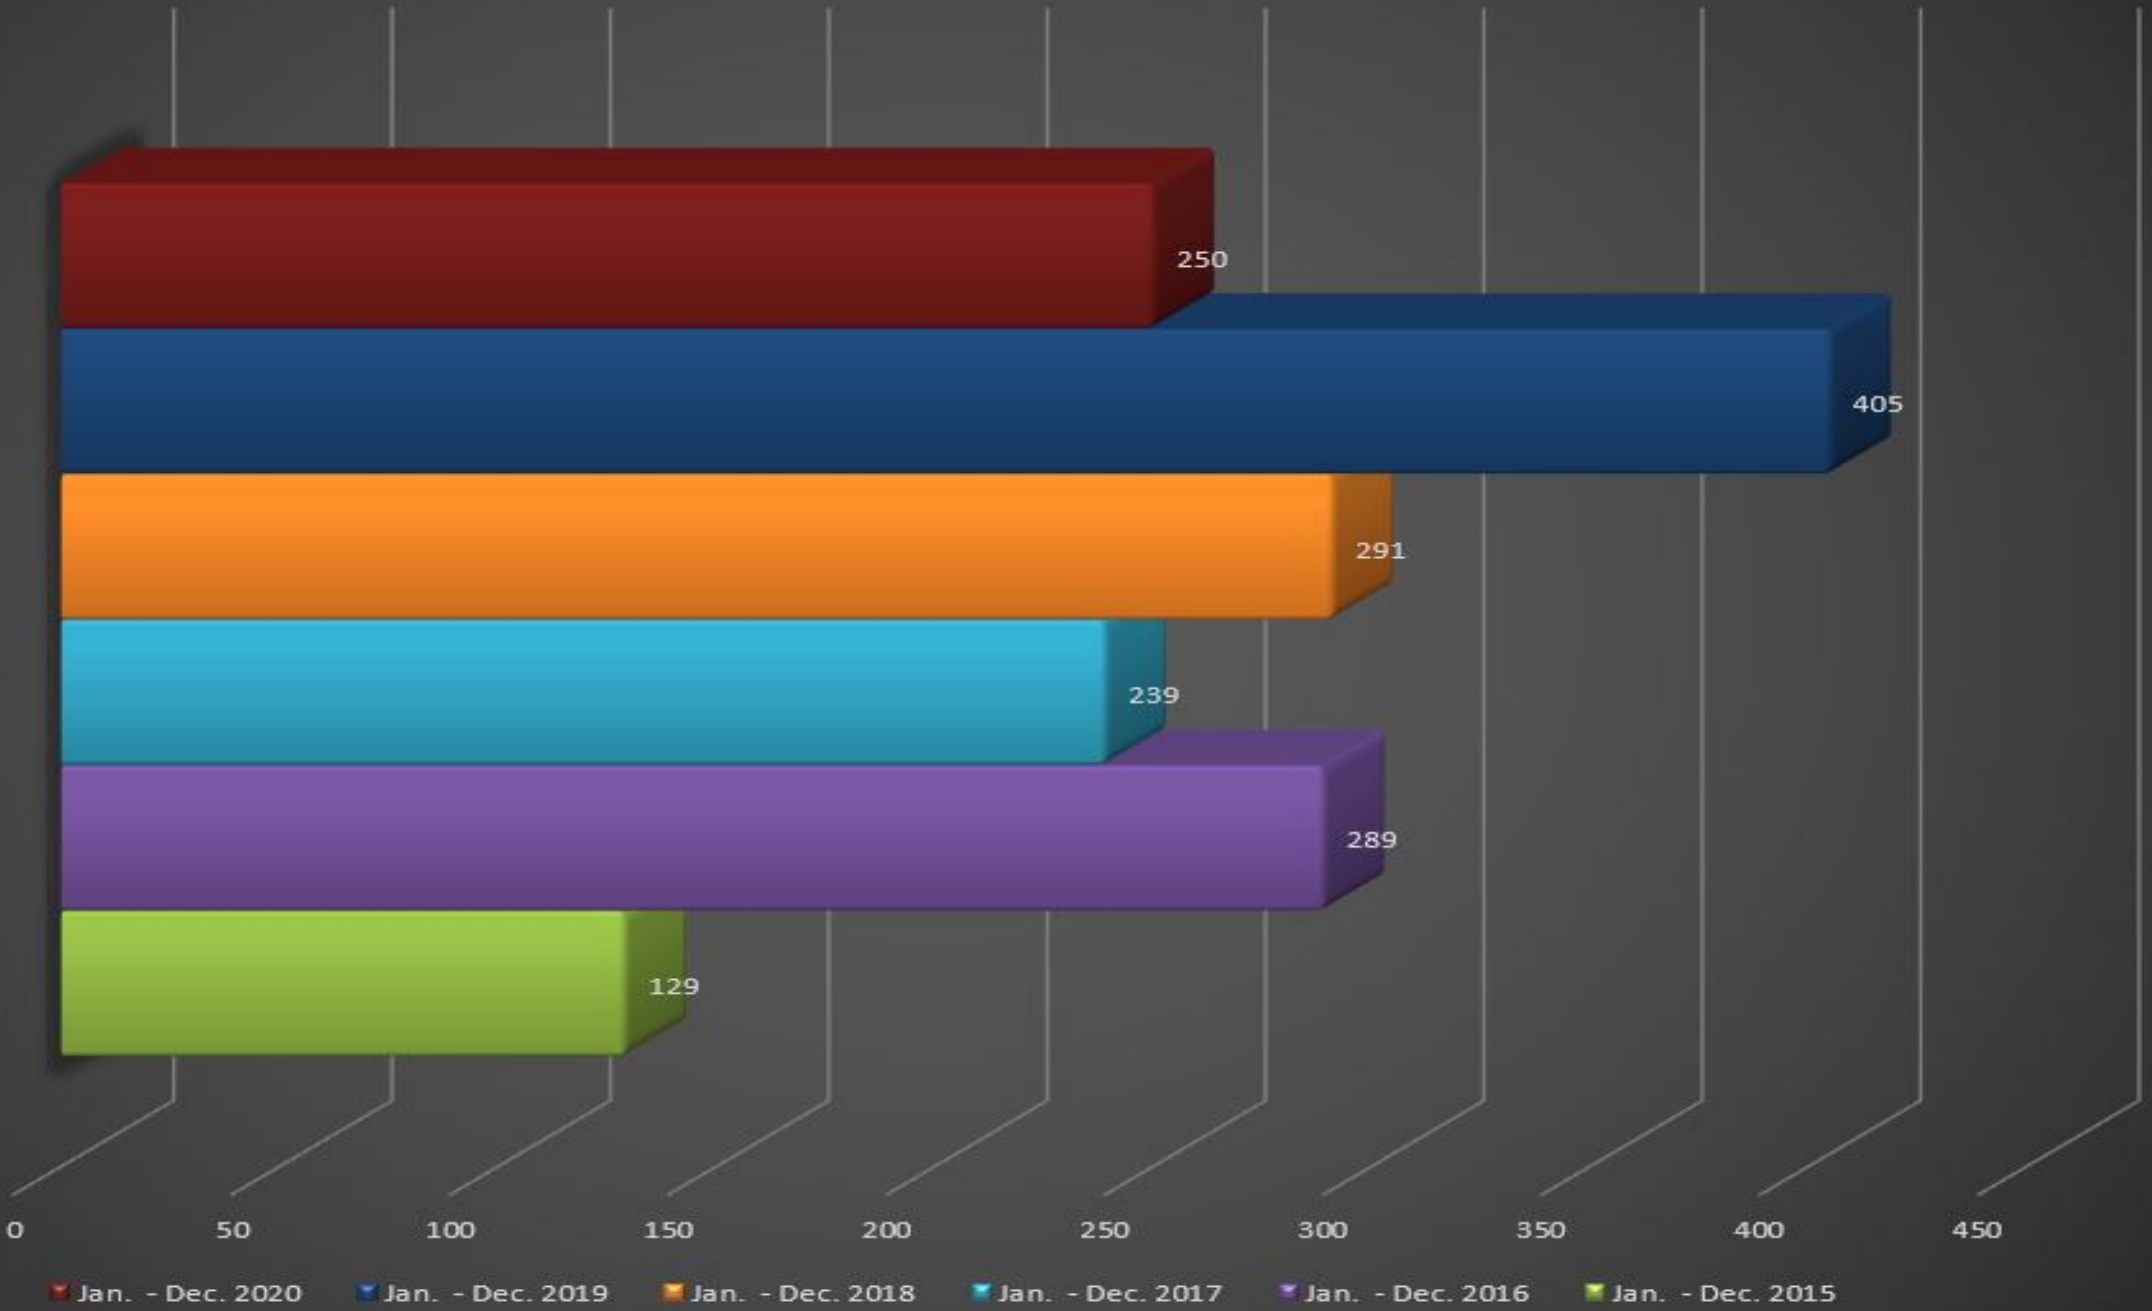

Starbuck Police Department

2020 Calls-for-Service

Total Calls-for-Service

Jan. - Dec. 2020 Jan. - Dec. 2019 Jan. - Dec. 2018 Jan. - Dec. 2017 Jan. - Dec. 2016 Jan. - Dec. 2015

Total Calls-for-Service

Year Total Charges Filed

Animal Complaints

Animal Complaints Barking Dog Dog at Large

Pope County Human Services

Assists, Civil Issues

CALLS-FOR-SERVICE

- Jan. - Dec. 2020
- Jan. - Dec. 2019
- Jan. - Dec. 2018
- Jan. - Dec. 2017
- Jan. - Dec. 2016
- Jan. - Dec. 2015

AXIS TITLE

W.I.N. ACADEMY CALLS-FOR-SERVICE

School Related Issues

BURGLARY/THEFTS/CRIMINAL DAMAGE

Jan. - Dec. 2020 Jan. - Dec. 2019 Jan. - Dec. 2018 Jan. - Dec. 2017 Jan. - Dec. 2016 Jan. - Dec. 2015

Traffic Enforcement

ATV/UTV/GOLF CART DATA

Jan. - Dec. 2020 Jan. - Dec. 2019 Jan. - Dec. 2018 Jan. - Dec. 2017 Jan. - Dec. 2016

Domestics/Assaults/Disturbance Calls/911 Hangups

SUSPICIOUS ACTIVITY-DRUG INVESTIGATIONS-INTEL

Jan. - Dec. 2020 Jan. - Dec. 2019 Jan. - Dec. 2018 Jan. - Dec. 2017 Jan. - Dec. 2016 Jan. - Dec. 2015