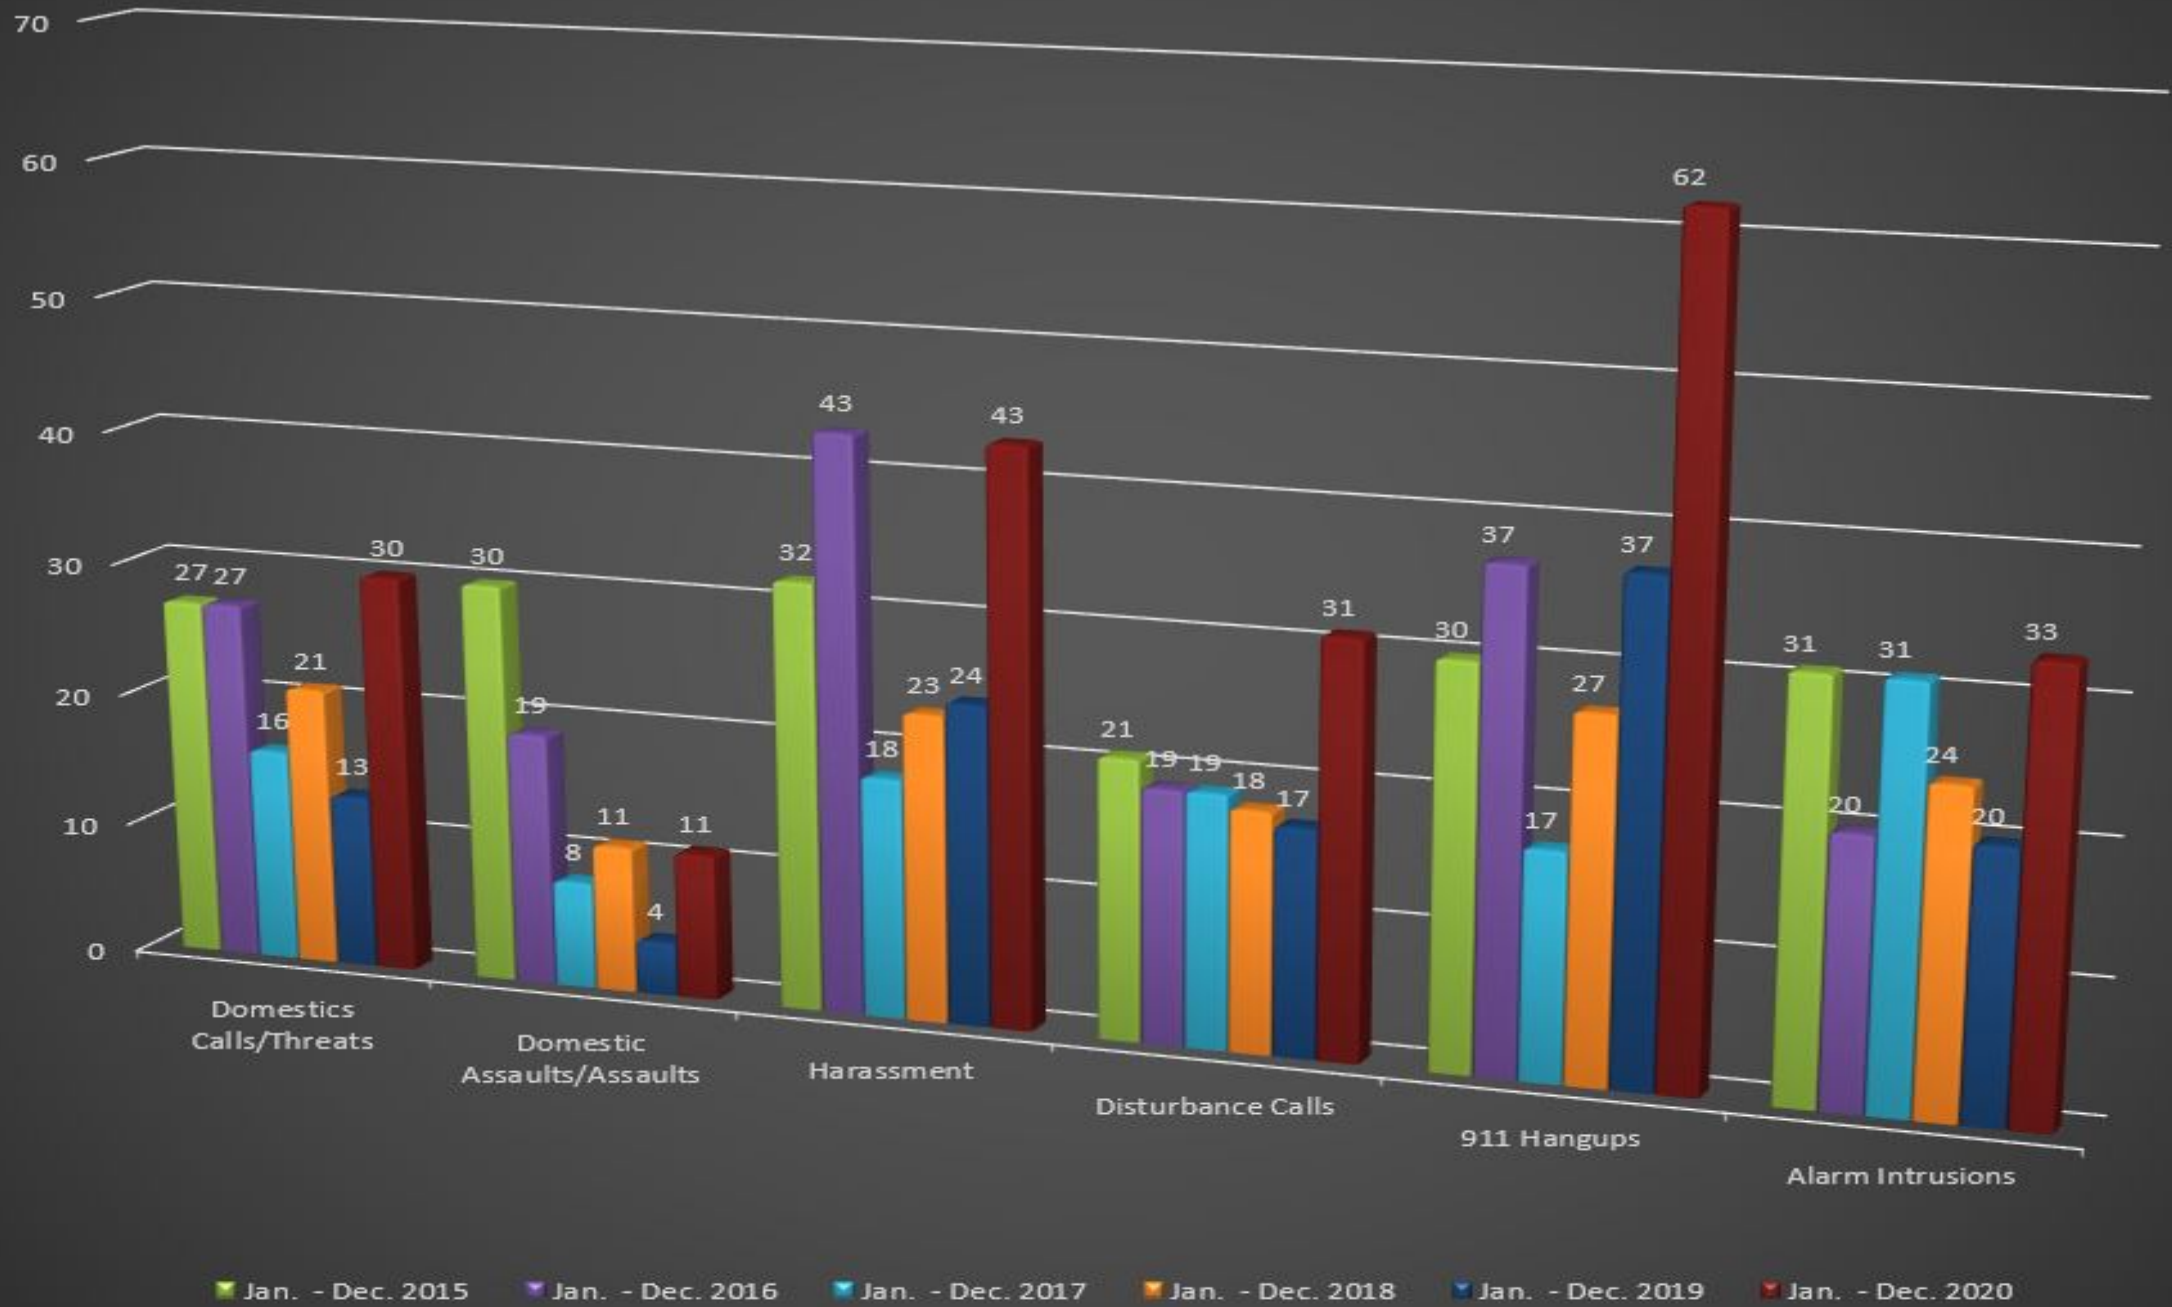

AXIS TITLE

W.I.N. ACADEMY CALLS-FOR-SERVICE

School Related Issues

BURGLARY/THEFTS/CRIMINAL DAMAGE

Jan. - Dec. 2020 Jan. - Dec. 2019 Jan. - Dec. 2018 Jan. - Dec. 2017 Jan. - Dec. 2016 Jan. - Dec. 2015

Traffic Enforcement

ATV/UTV/GOLF CART DATA

Jan. - Dec. 2020 Jan. - Dec. 2019 Jan. - Dec. 2018 Jan. - Dec. 2017 Jan. - Dec. 2016

Domestics/Assaults/Disturbance Calls/911 Hangups

SUSPICIOUS ACTIVITY-DRUG INVESTIGATIONS-INTEL

Jan. - Dec. 2020 Jan. - Dec. 2019 Jan. - Dec. 2018 Jan. - Dec. 2017 Jan. - Dec. 2016 Jan. - Dec. 2015