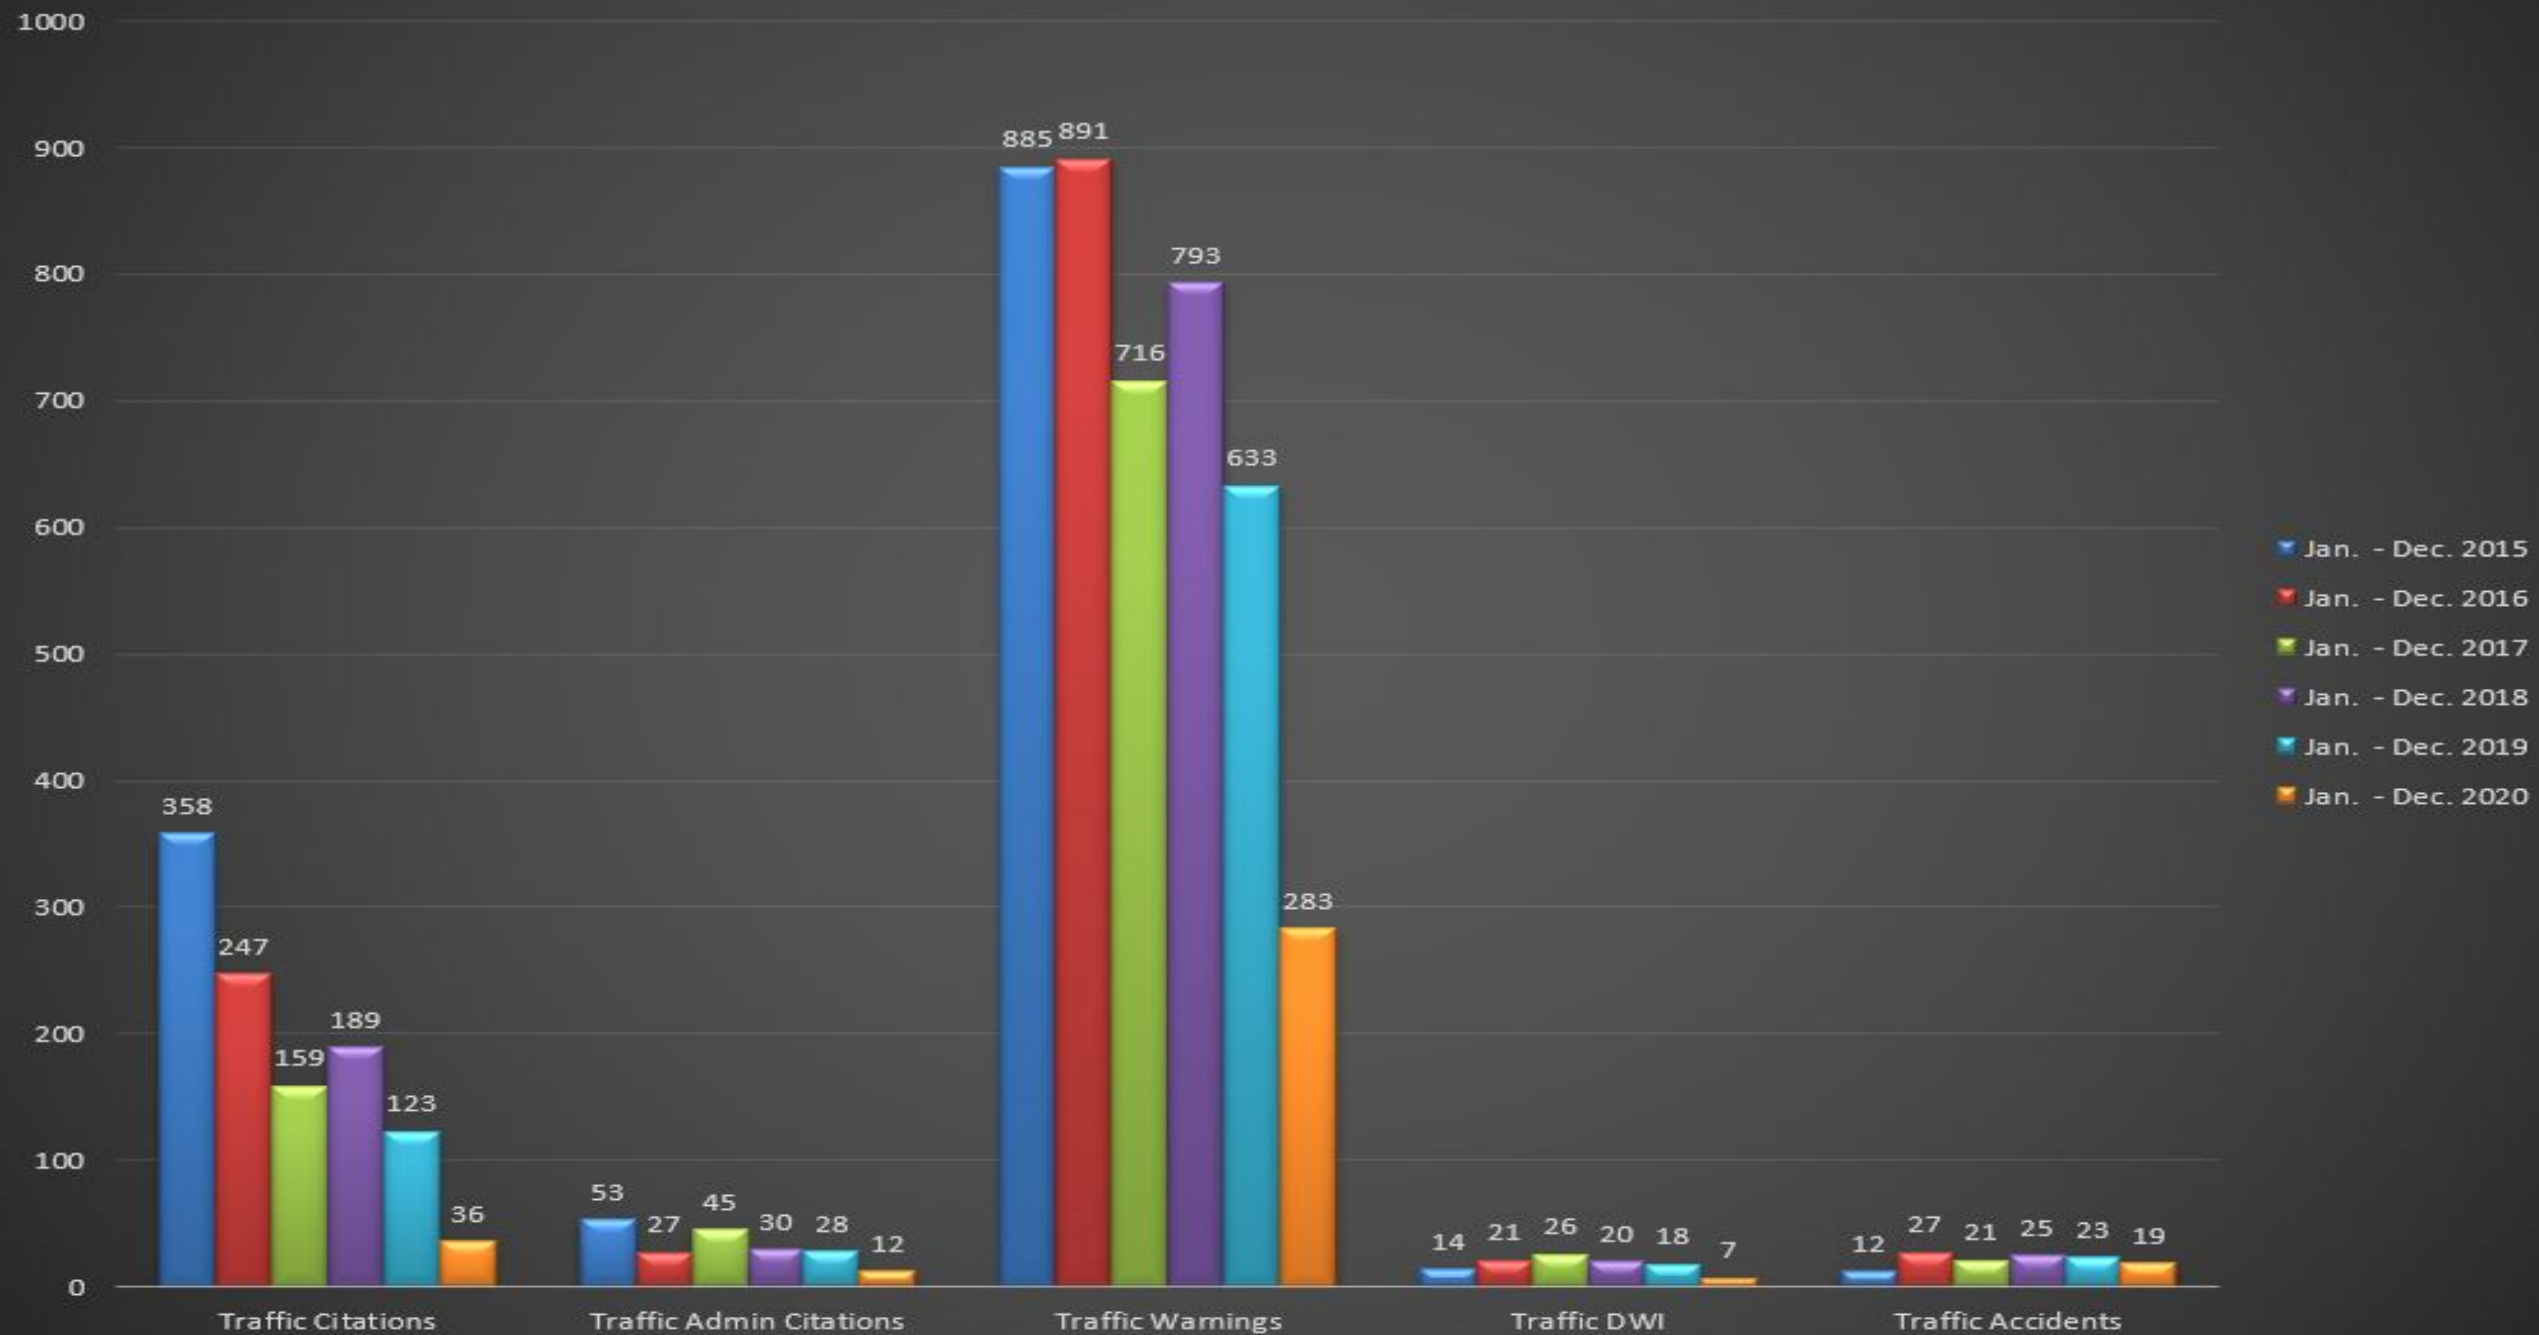

AXIS TITLE

W.I.N. ACADEMY CALLS-FOR-SERVICE

School Related Issues

BURGLARY/THEFTS/CRIMINAL DAMAGE

Jan. - Dec. 2020 Jan. - Dec. 2019 Jan. - Dec. 2018 Jan. - Dec. 2017 Jan. - Dec. 2016 Jan. - Dec. 2015

Traffic Enforcement

ATV/UTV/GOLF CART DATA

Jan. - Dec. 2020 Jan. - Dec. 2019 Jan. - Dec. 2018 Jan. - Dec. 2017 Jan. - Dec. 2016

Domestics/Assaults/Disturbance Calls/911 Hangups

SUSPICIOUS ACTIVITY-DRUG INVESTIGATIONS-INTEL

Jan. - Dec. 2020 Jan. - Dec. 2019 Jan. - Dec. 2018 Jan. - Dec. 2017 Jan. - Dec. 2016 Jan. - Dec. 2015