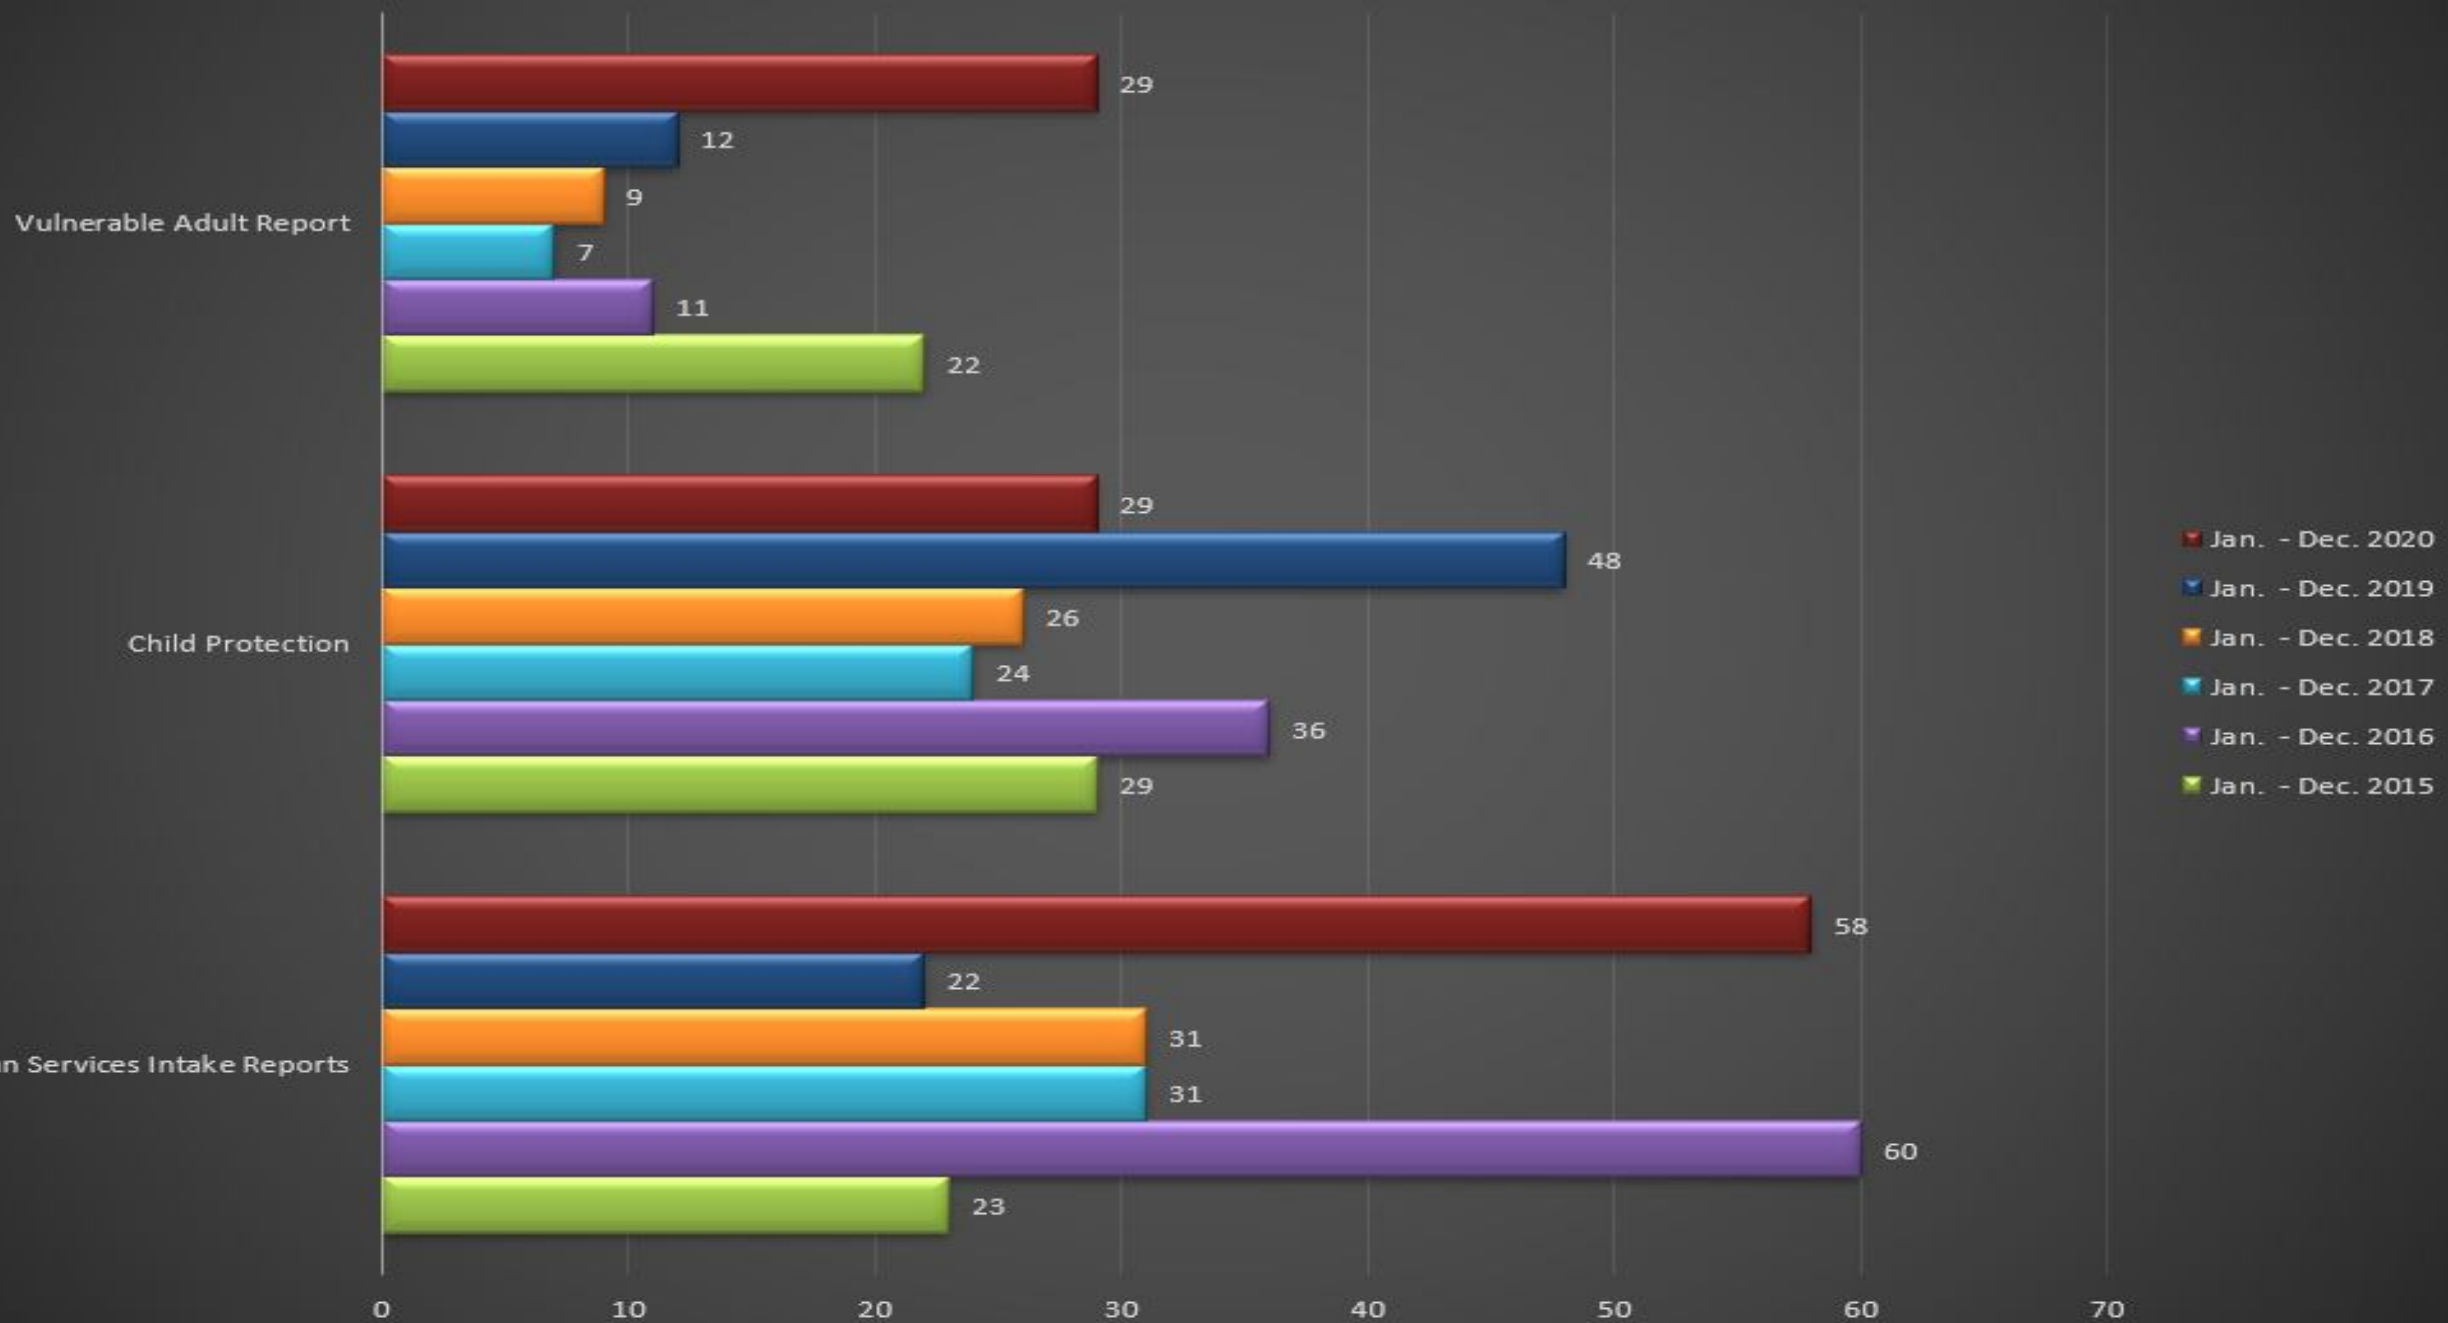

Starbuck Police Department

2020 Calls-for-Service

Total Calls-for-Service

Jan. - Dec. 2020 Jan. - Dec. 2019 Jan. - Dec. 2018 Jan. - Dec. 2017 Jan. - Dec. 2016 Jan. - Dec. 2015

Total Calls-for-Service

Year Total Charges Filed

Animal Complaints

Animal Complaints Barking Dog Dog at Large

Pope County Human Services

Assists, Civil Issues

CALLS-FOR-SERVICE

- Jan. - Dec. 2020
- Jan. - Dec. 2019
- Jan. - Dec. 2018
- Jan. - Dec. 2017
- Jan. - Dec. 2016
- Jan. - Dec. 2015