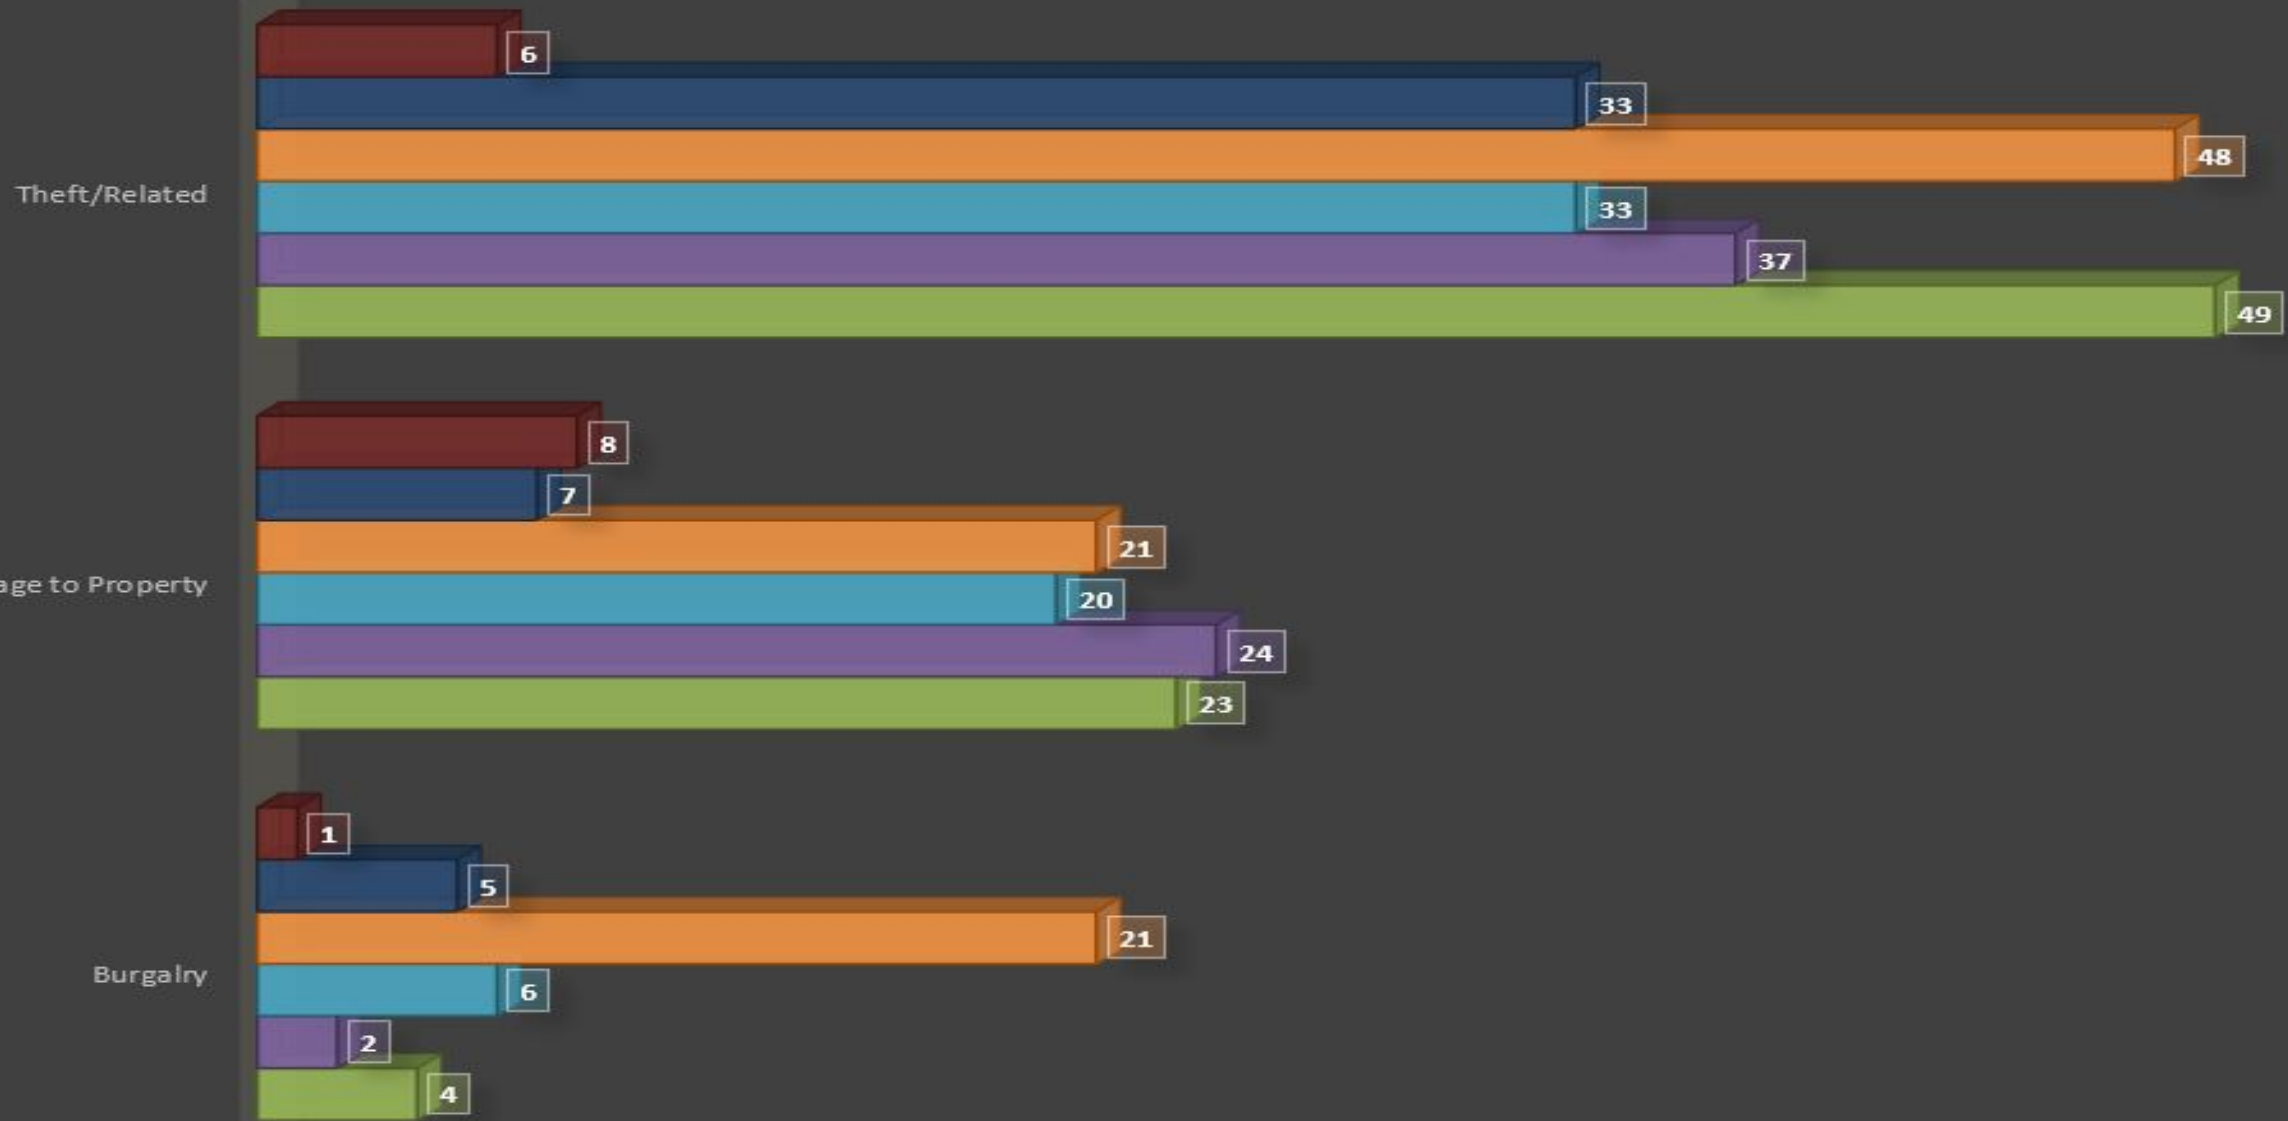

AXIS TITLE

W.I.N. ACADEMY CALLS-FOR-SERVICE

School Related Issues

BURGLARY/THEFTS/CRIMINAL DAMAGE

Jan. - Dec. 2020 Jan. - Dec. 2019 Jan. - Dec. 2018 Jan. - Dec. 2017 Jan. - Dec. 2016 Jan. - Dec. 2015

Traffic Enforcement

ATV/UTV/GOLF CART DATA

Jan. - Dec. 2020 Jan. - Dec. 2019 Jan. - Dec. 2018 Jan. - Dec. 2017 Jan. - Dec. 2016

Domestics/Assaults/Disturbance Calls/911 Hangups

SUSPICIOUS ACTIVITY-DRUG INVESTIGATIONS-INTEL

Jan. - Dec. 2020 Jan. - Dec. 2019 Jan. - Dec. 2018 Jan. - Dec. 2017 Jan. - Dec. 2016 Jan. - Dec. 2015