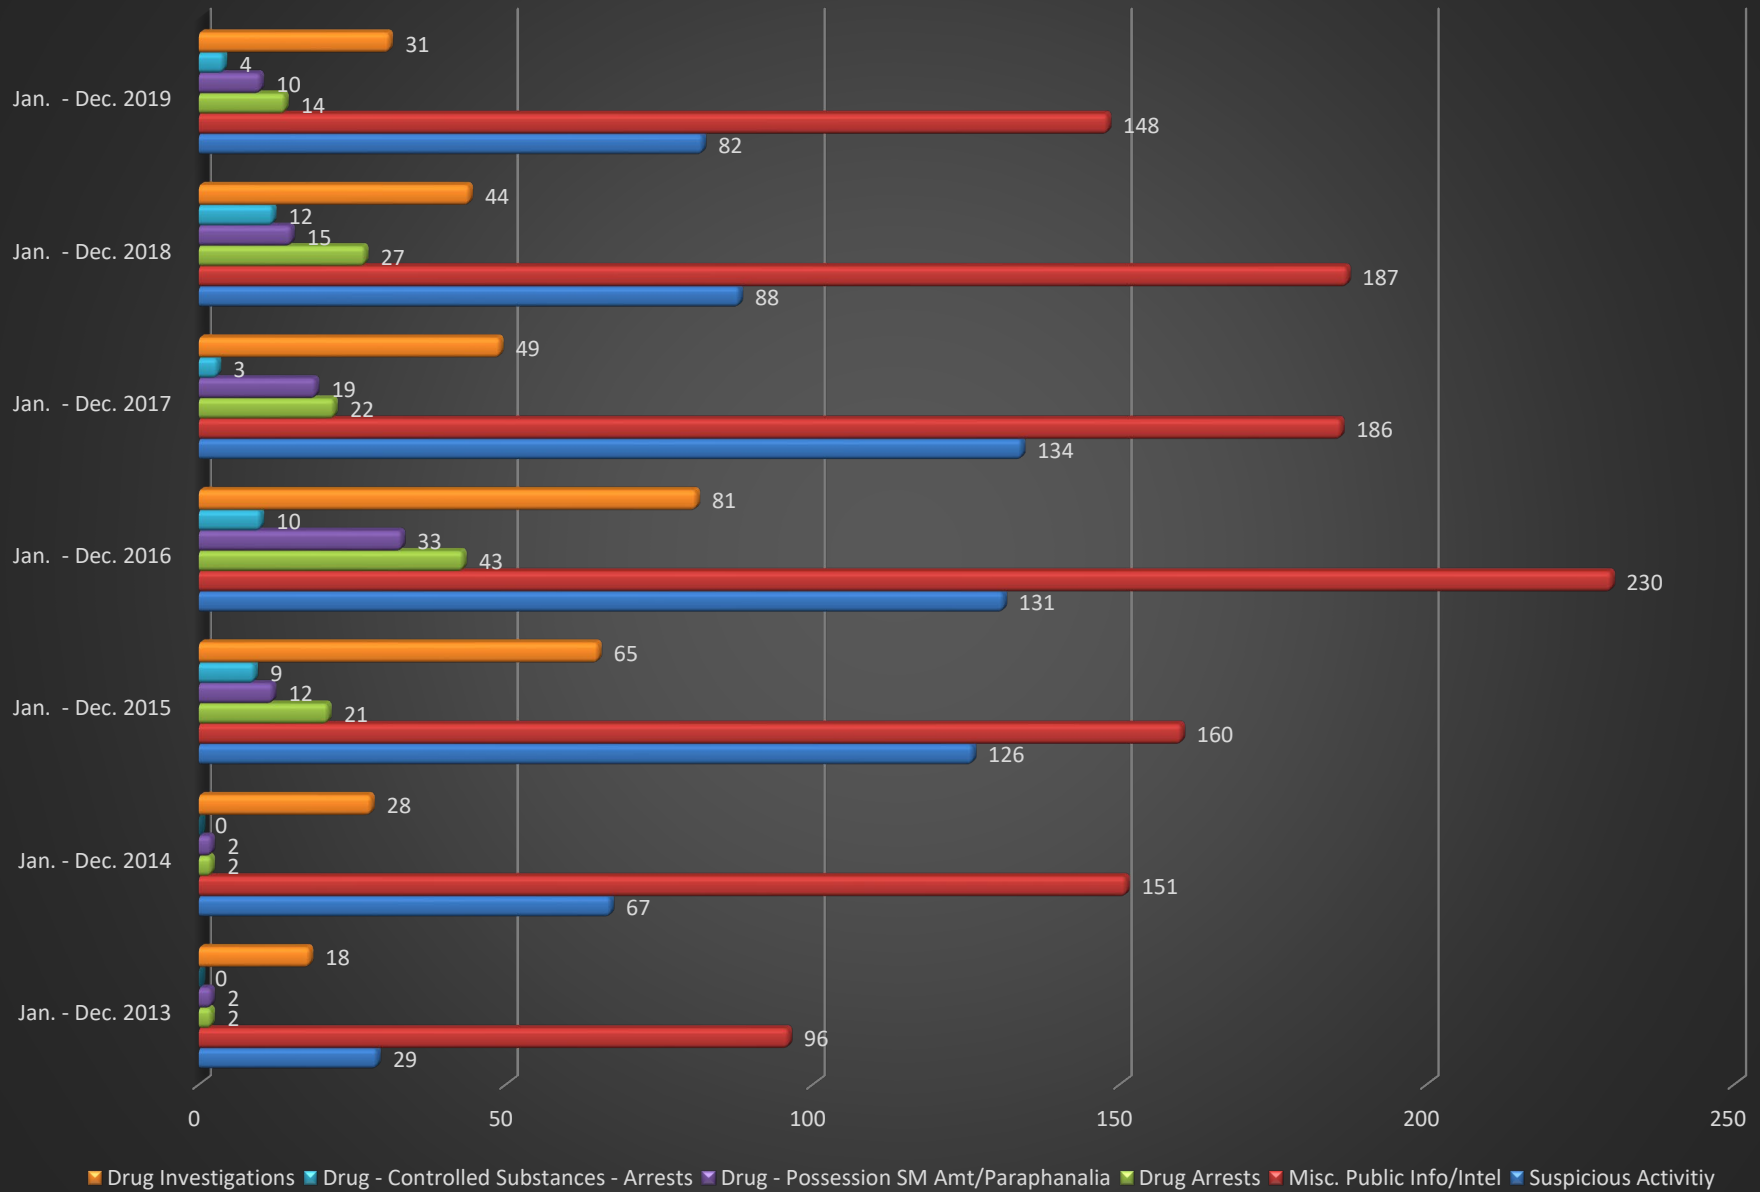

Traffic Enforcement

Traffic Enforcement continued...

Animal Complaints

Assists- Agency, Medical, Public - Civil Issues

Assaults-Alarms-911 Hangups-Distrubances-Domestics

Pope County Human Services

SCHOOL RELATED ISSUES

■ School Related Issues

Drug Investigation-Drug Arrests-Intel-Suspicious Activity

Burglary/Thefts/Criminal Damage

Welfare Checks-Mental Health-Suicide-Missing Persons

Year Total Charges filed

Total Calls-for-Service

■ Total Calls-for-Service