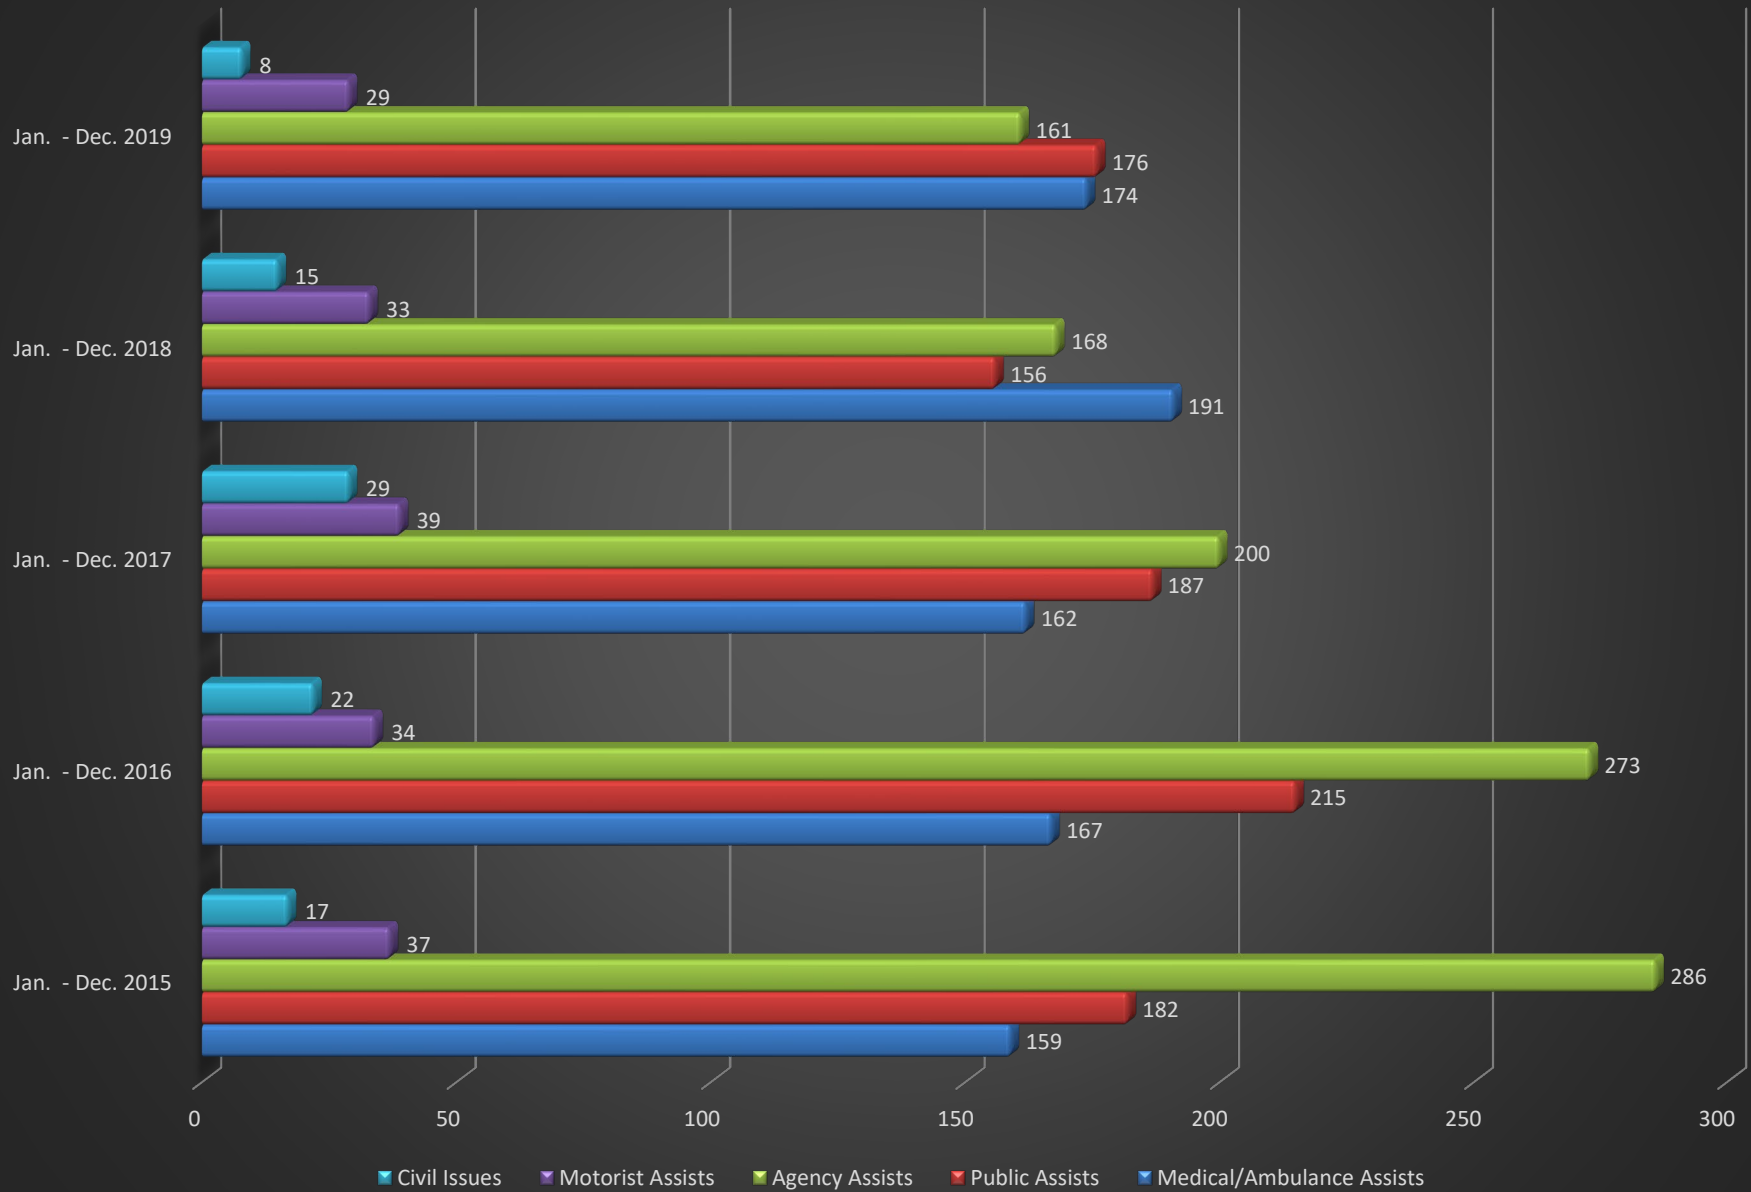

Traffic Enforcement

Traffic Enforcement continued...

Animal Complaints

Assists- Agency, Medical, Public - Civil Issues

Assaults-Alarms-911 Hangups-Distrubances-Domestics

Pope County Human Services

SCHOOL RELATED ISSUES

■ School Related Issues

Drug Investigation-Drug Arrests-Intel-Suspicious Activity

Burglary/Thefts/Criminal Damage

Welfare Checks-Mental Health-Suicide-Missing Persons

Year Total Charges filed

Total Calls-for-Service

■ Total Calls-for-Service