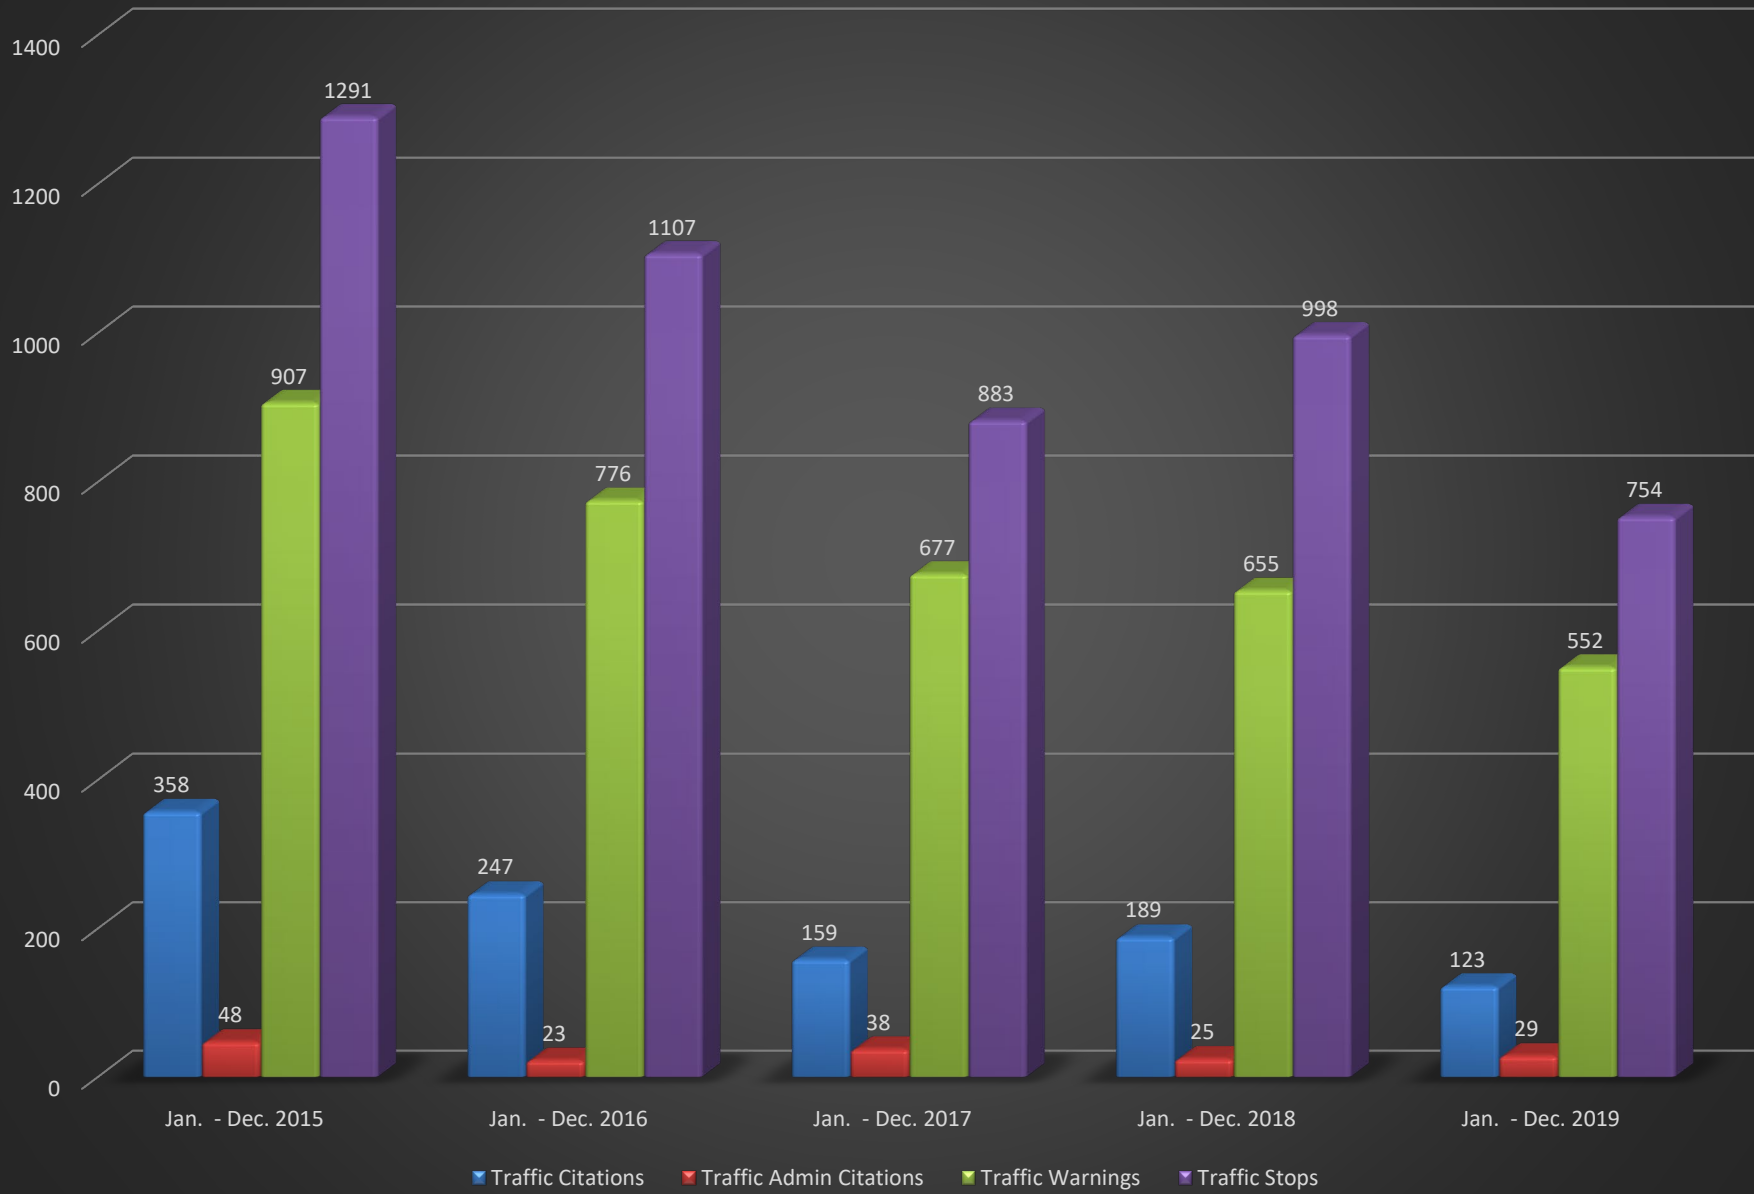

Traffic Enforcement

Traffic Enforcement continued...

Animal Complaints

Assists- Agency, Medical, Public - Civil Issues

Assaults-Alarms-911 Hangups-Distrubances-Domestics

Pope County Human Services

SCHOOL RELATED ISSUES

■ School Related Issues

Drug Investigation-Drug Arrests-Intel-Suspicious Activity

Burglary/Thefts/Criminal Damage

Welfare Checks-Mental Health-Suicide-Missing Persons

Year Total Charges filed

Total Calls-for-Service

■ Total Calls-for-Service