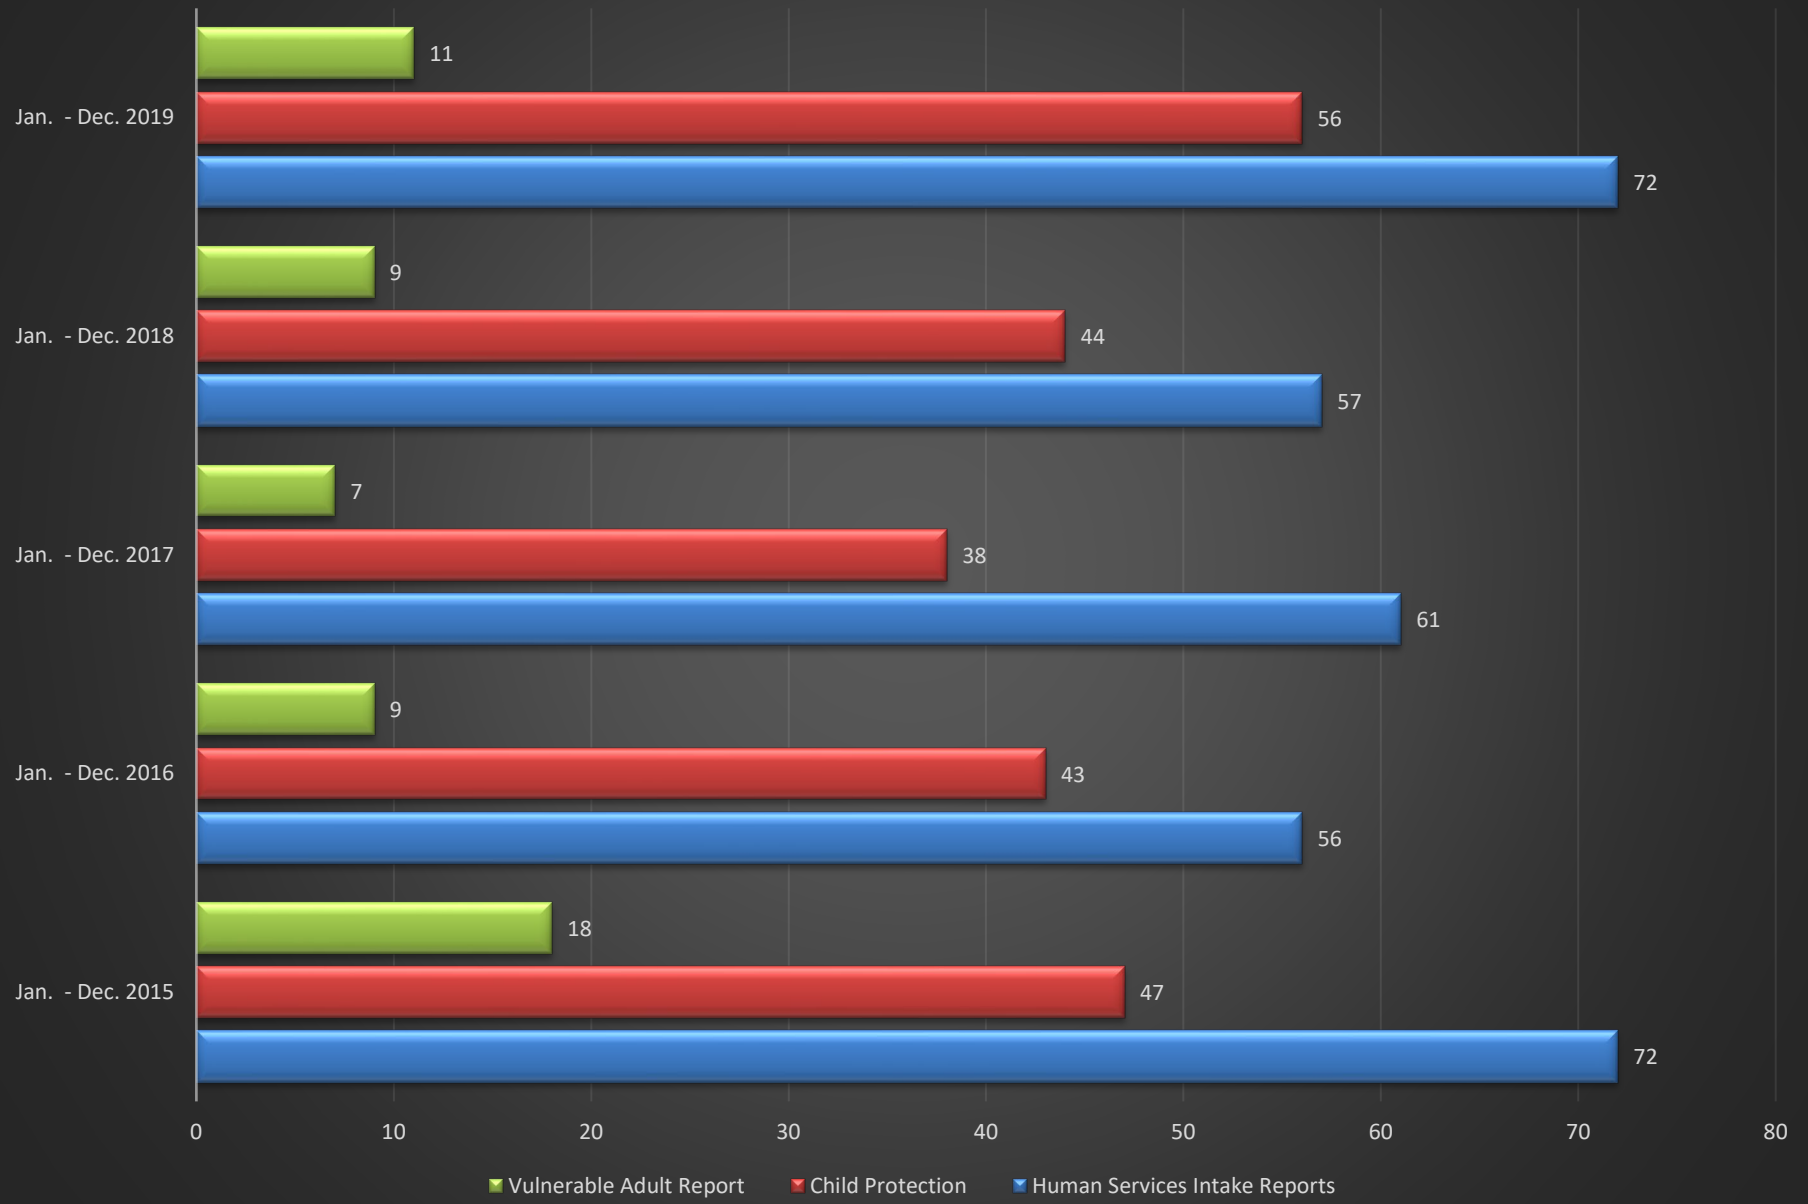

Traffic Enforcement

Traffic Enforcement continued...

Animal Complaints

Assists- Agency, Medical, Public - Civil Issues

Assaults-Alarms-911 Hangups-Distrubances-Domestics

Pope County Human Services

SCHOOL RELATED ISSUES

■ School Related Issues

Drug Investigation-Drug Arrests-Intel-Suspicious Activity

Burglary/Thefts/Criminal Damage

Welfare Checks-Mental Health-Suicide-Missing Persons

Year Total Charges filed

Total Calls-for-Service

■ Total Calls-for-Service