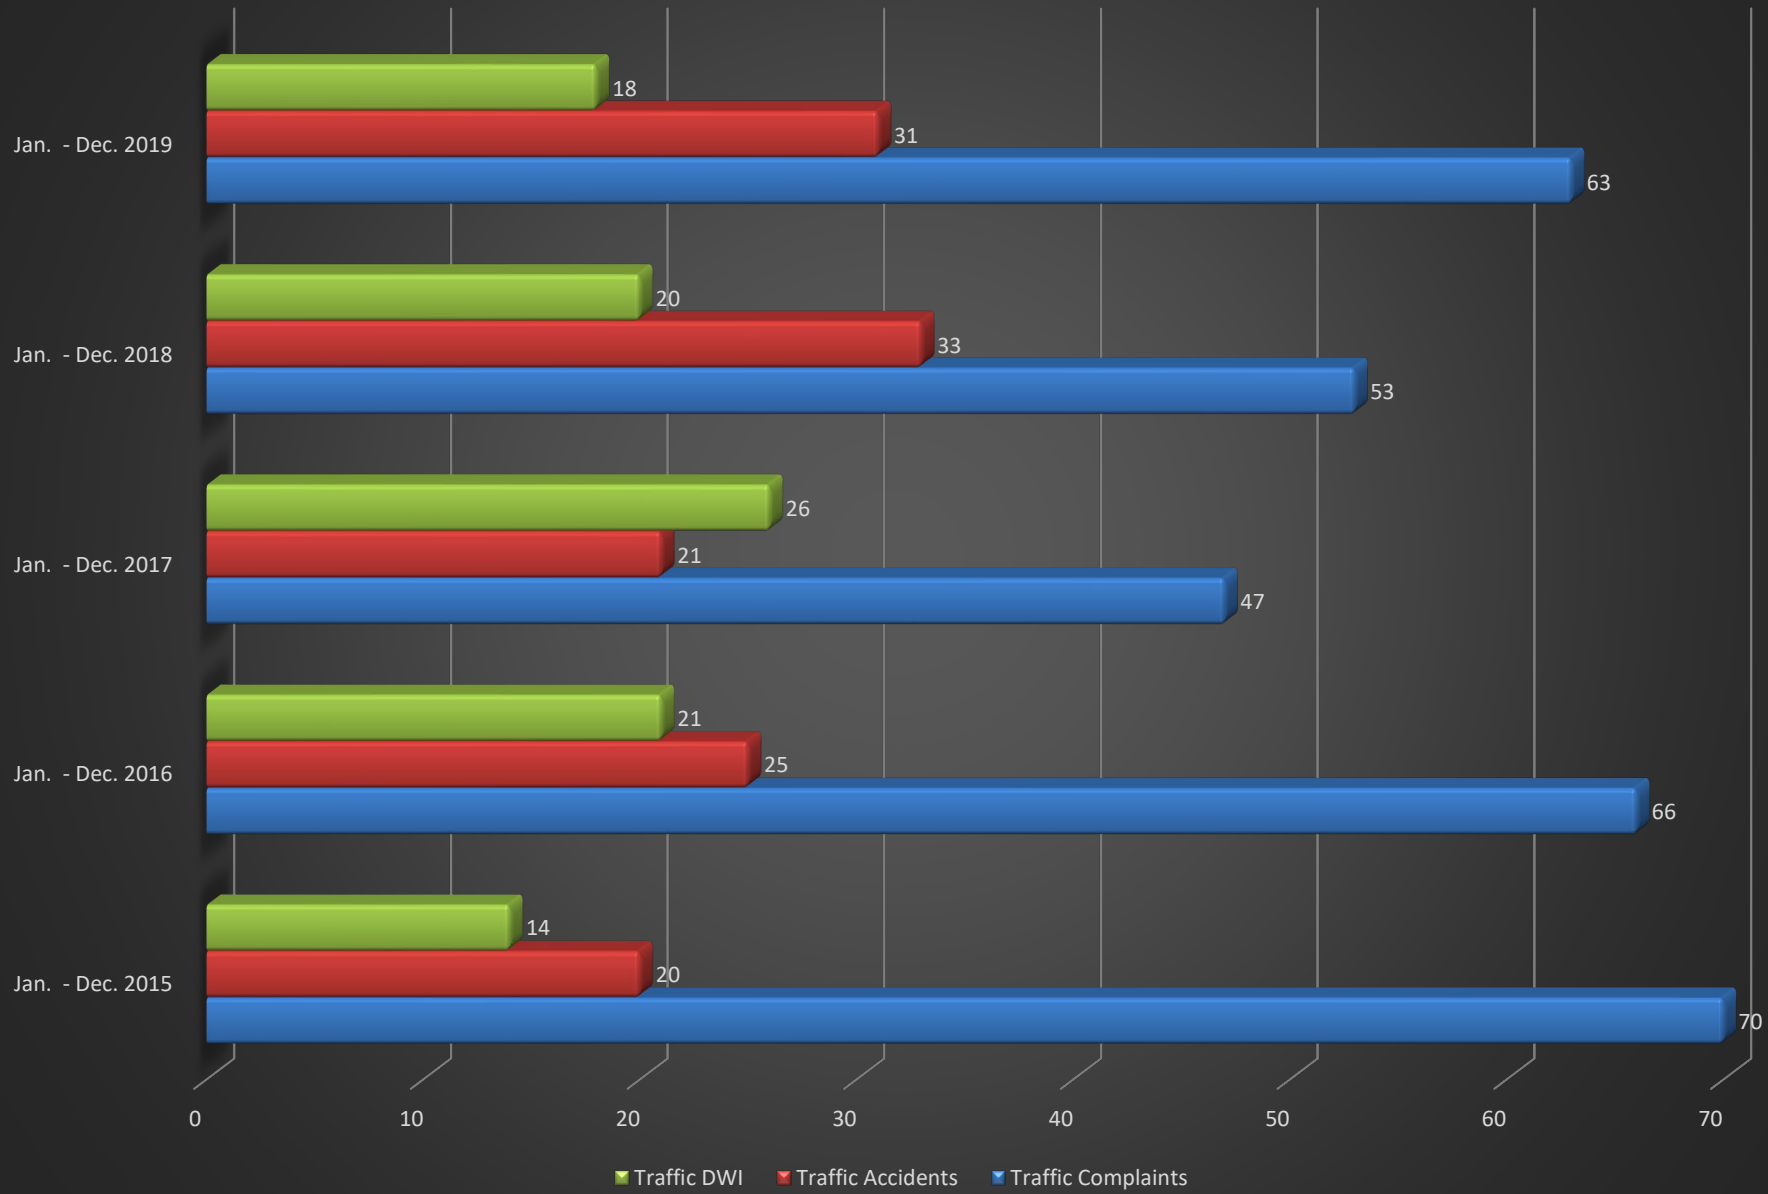

Traffic Enforcement

Traffic Enforcement continued...

Animal Complaints

Assists- Agency, Medical, Public - Civil Issues

Assaults-Alarms-911 Hangups-Distrubances-Domestics

Pope County Human Services

SCHOOL RELATED ISSUES

■ School Related Issues

Drug Investigation-Drug Arrests-Intel-Suspicious Activity

Burglary/Thefts/Criminal Damage

Welfare Checks-Mental Health-Suicide-Missing Persons

Year Total Charges filed

Total Calls-for-Service

■ Total Calls-for-Service