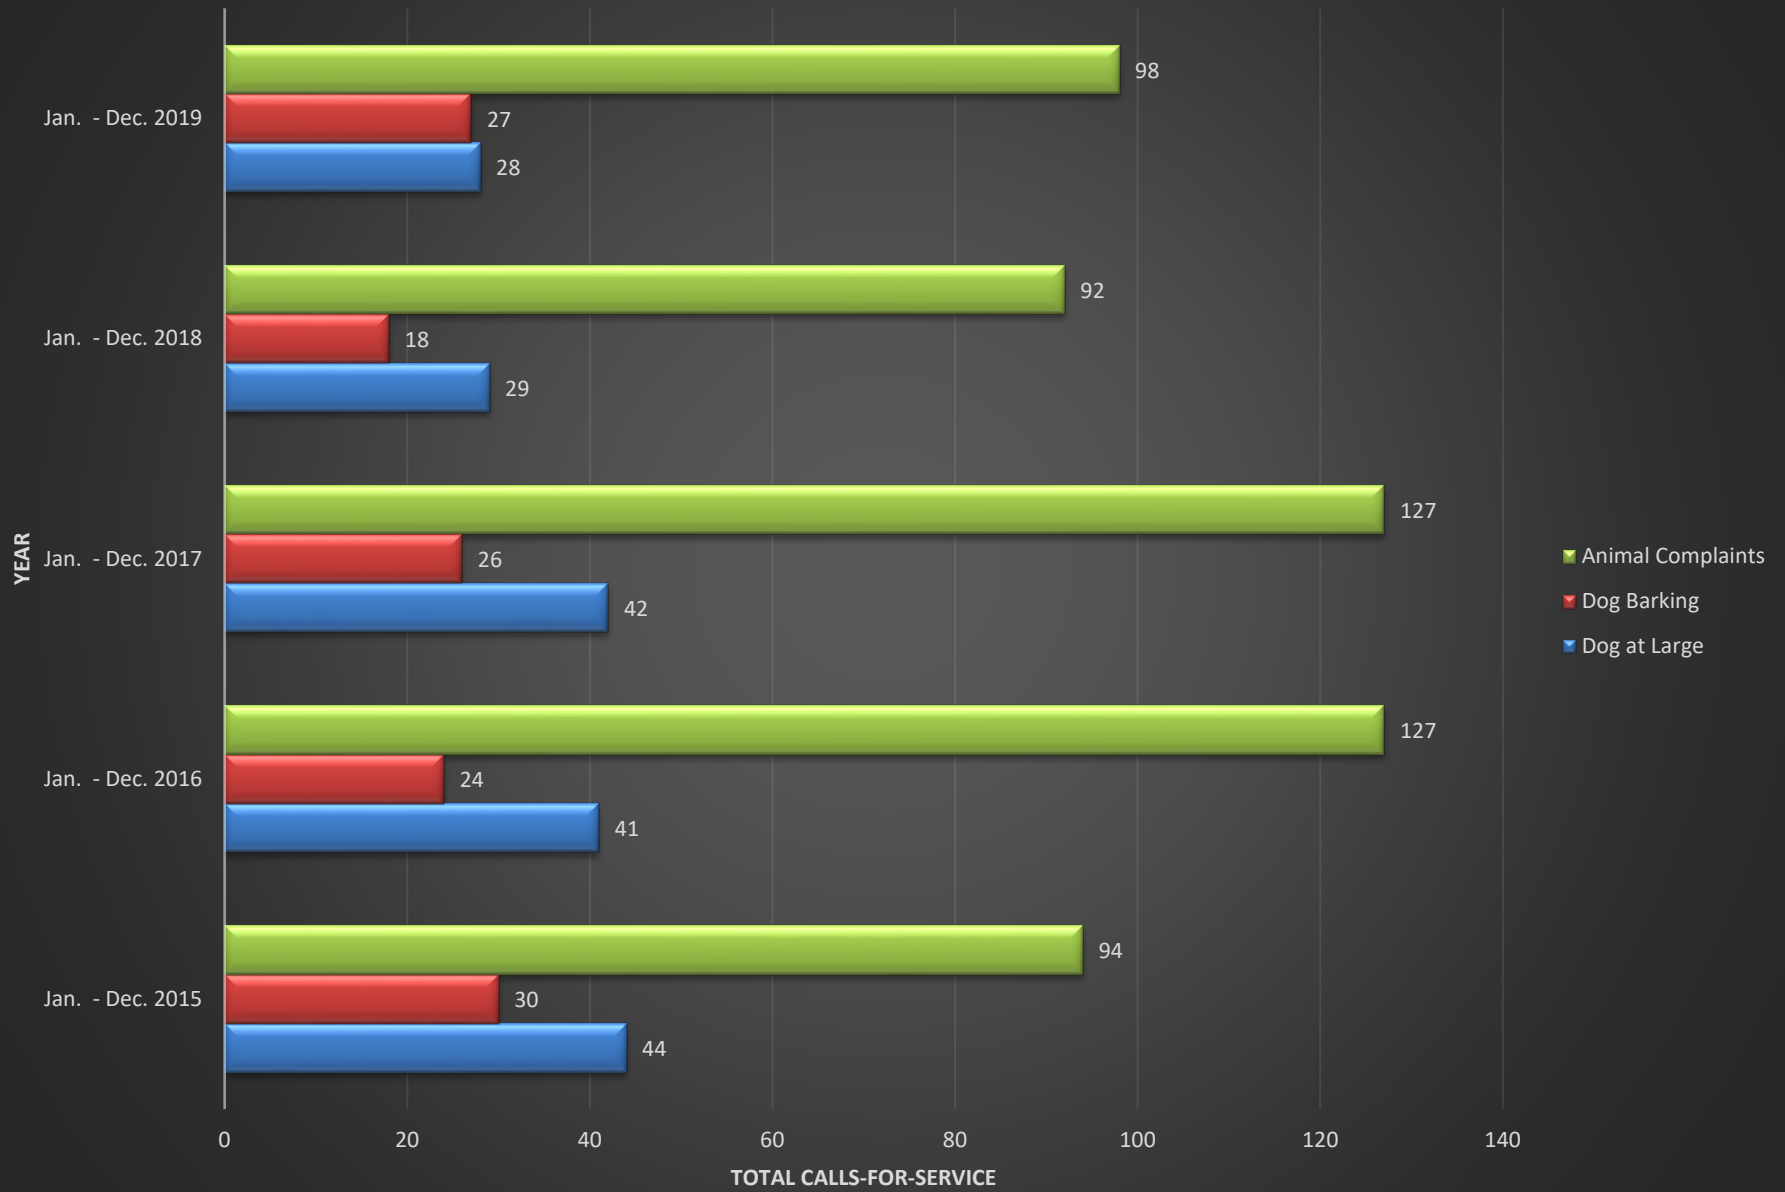

Traffic Enforcement

Traffic Enforcement continued...

Animal Complaints

Assists- Agency, Medical, Public - Civil Issues

Assaults-Alarms-911 Hangups-Distrubances-Domestics

Pope County Human Services

SCHOOL RELATED ISSUES

■ School Related Issues

Drug Investigation-Drug Arrests-Intel-Suspicious Activity

Burglary/Thefts/Criminal Damage

Welfare Checks-Mental Health-Suicide-Missing Persons

Year Total Charges filed

Total Calls-for-Service

■ Total Calls-for-Service