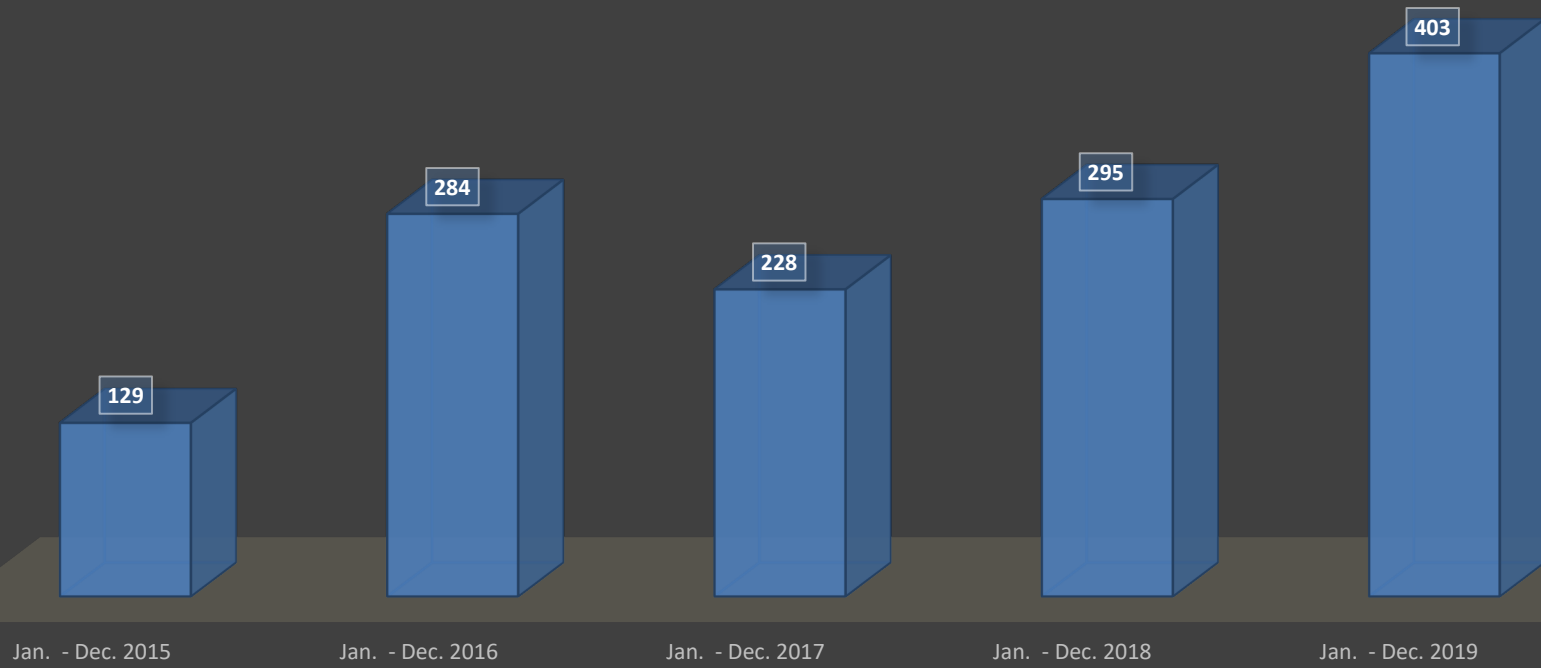

SCHOOL RELATED ISSUES

■ School Related Issues