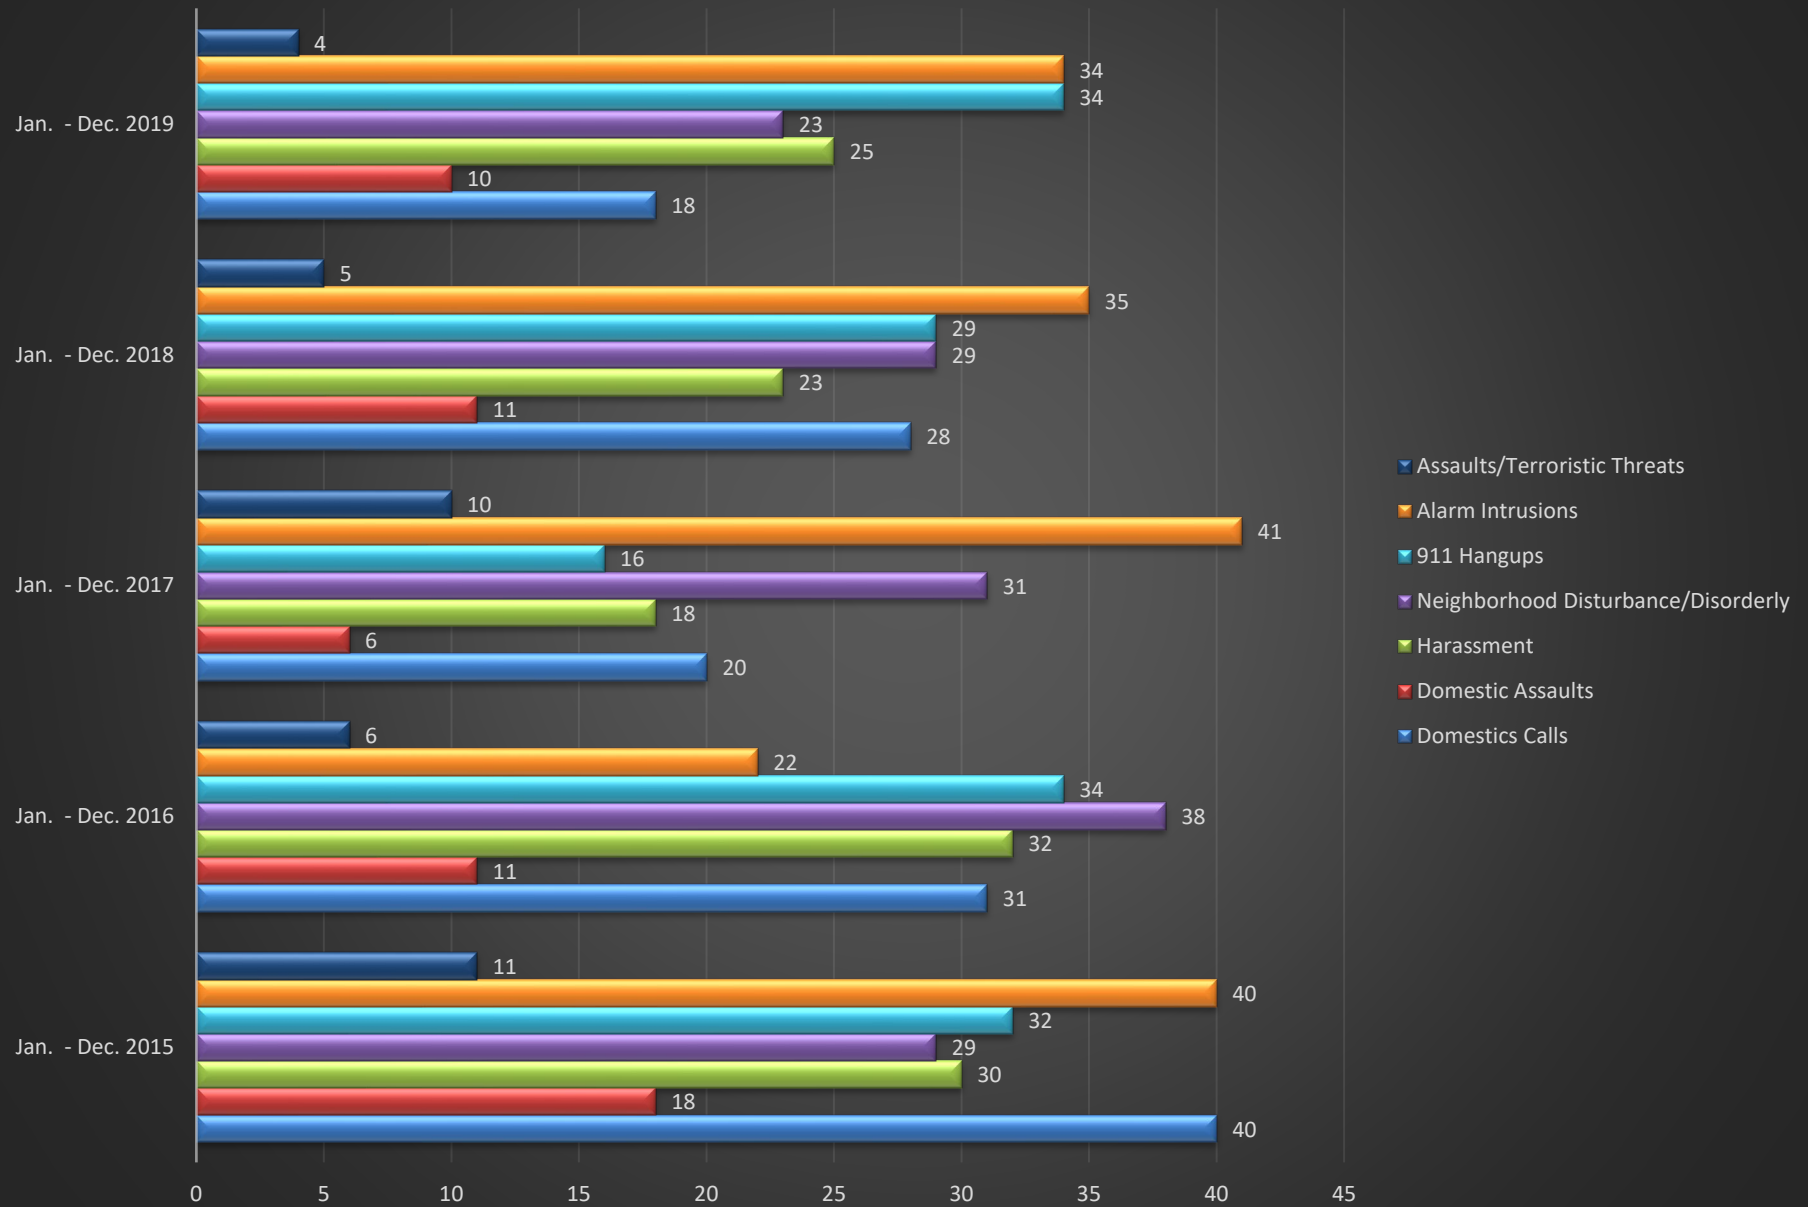

Traffic Enforcement

Traffic Enforcement continued...

Animal Complaints

Assists- Agency, Medical, Public - Civil Issues

Assaults-Alarms-911 Hangups-Distrubances-Domestics

Pope County Human Services

SCHOOL RELATED ISSUES

■ School Related Issues

Drug Investigation-Drug Arrests-Intel-Suspicious Activity

Burglary/Thefts/Criminal Damage

Welfare Checks-Mental Health-Suicide-Missing Persons

Year Total Charges filed

Total Calls-for-Service

■ Total Calls-for-Service