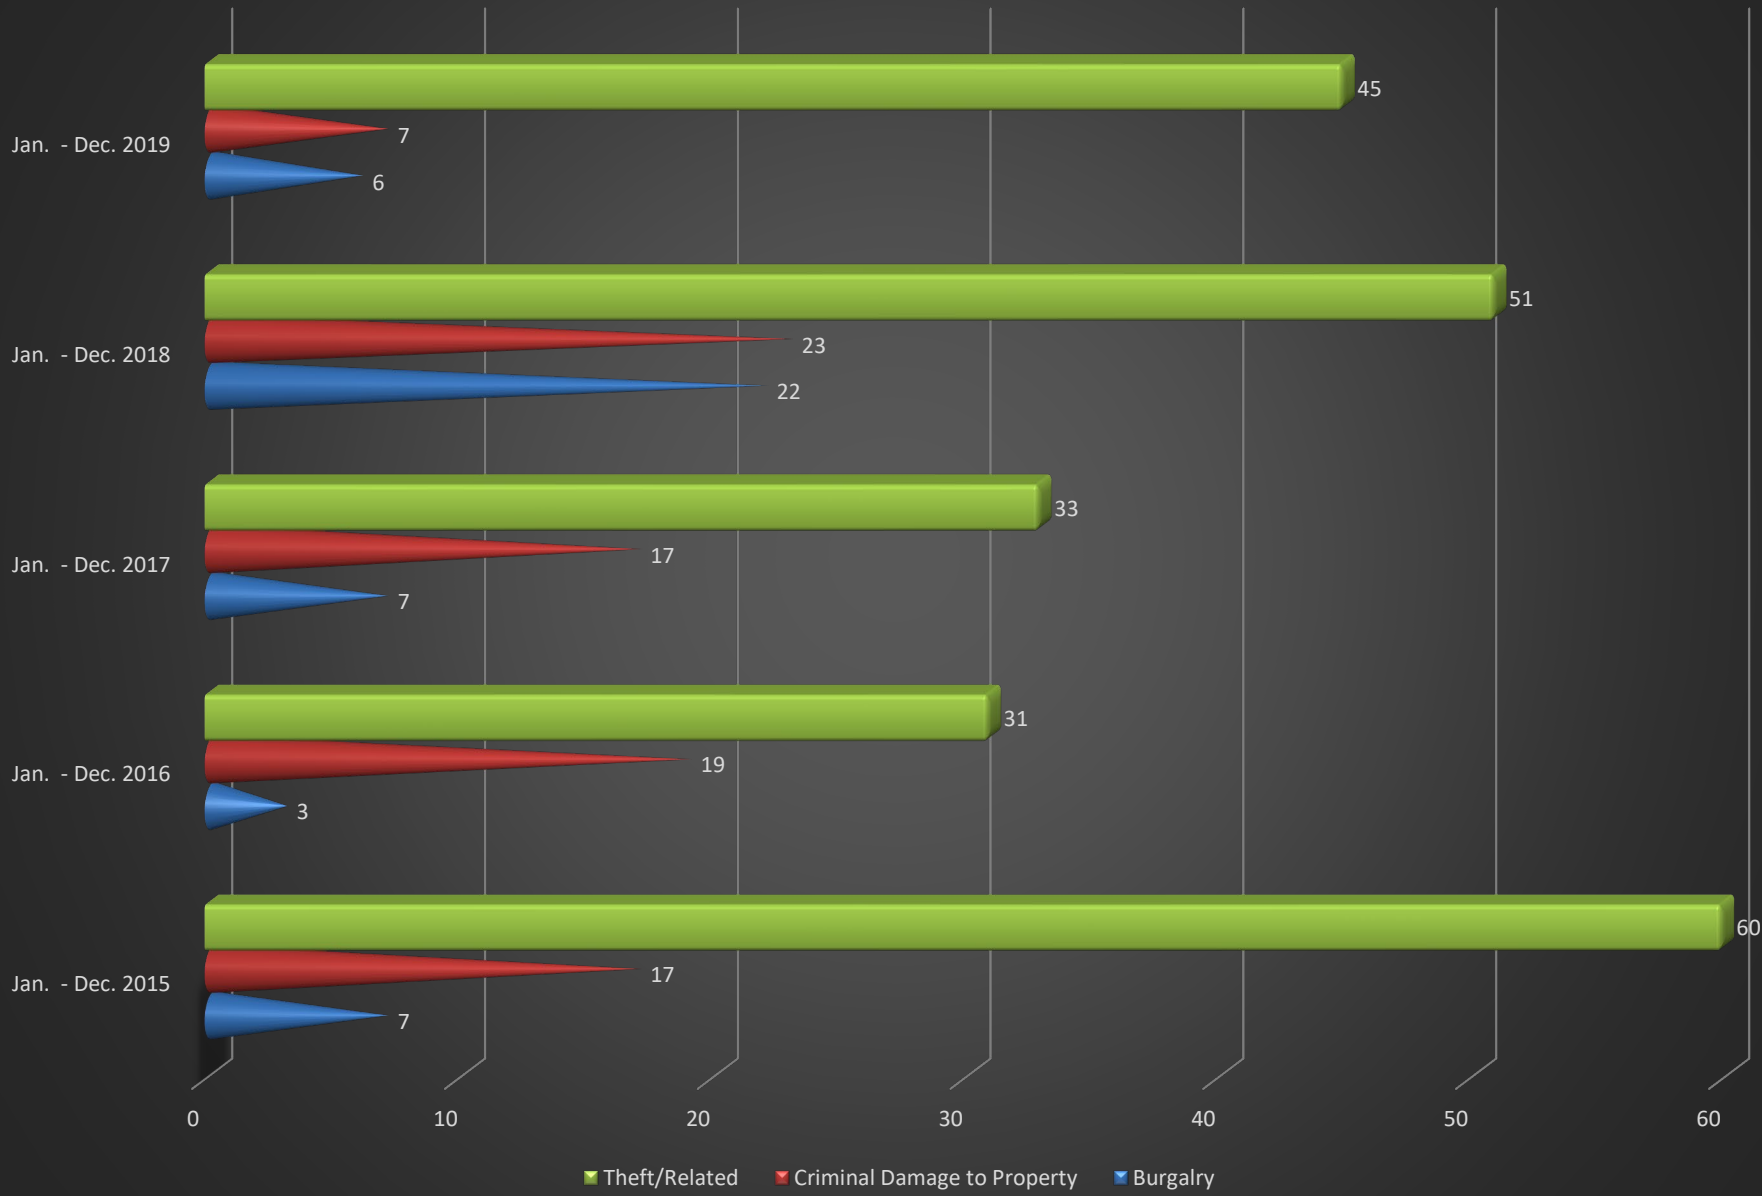

Traffic Enforcement

Traffic Enforcement continued...

Animal Complaints

Assists- Agency, Medical, Public - Civil Issues

Assaults-Alarms-911 Hangups-Distrubances-Domestics

Pope County Human Services

SCHOOL RELATED ISSUES

■ School Related Issues

Drug Investigation-Drug Arrests-Intel-Suspicious Activity

Burglary/Thefts/Criminal Damage

Welfare Checks-Mental Health-Suicide-Missing Persons

Year Total Charges filed

Total Calls-for-Service

■ Total Calls-for-Service