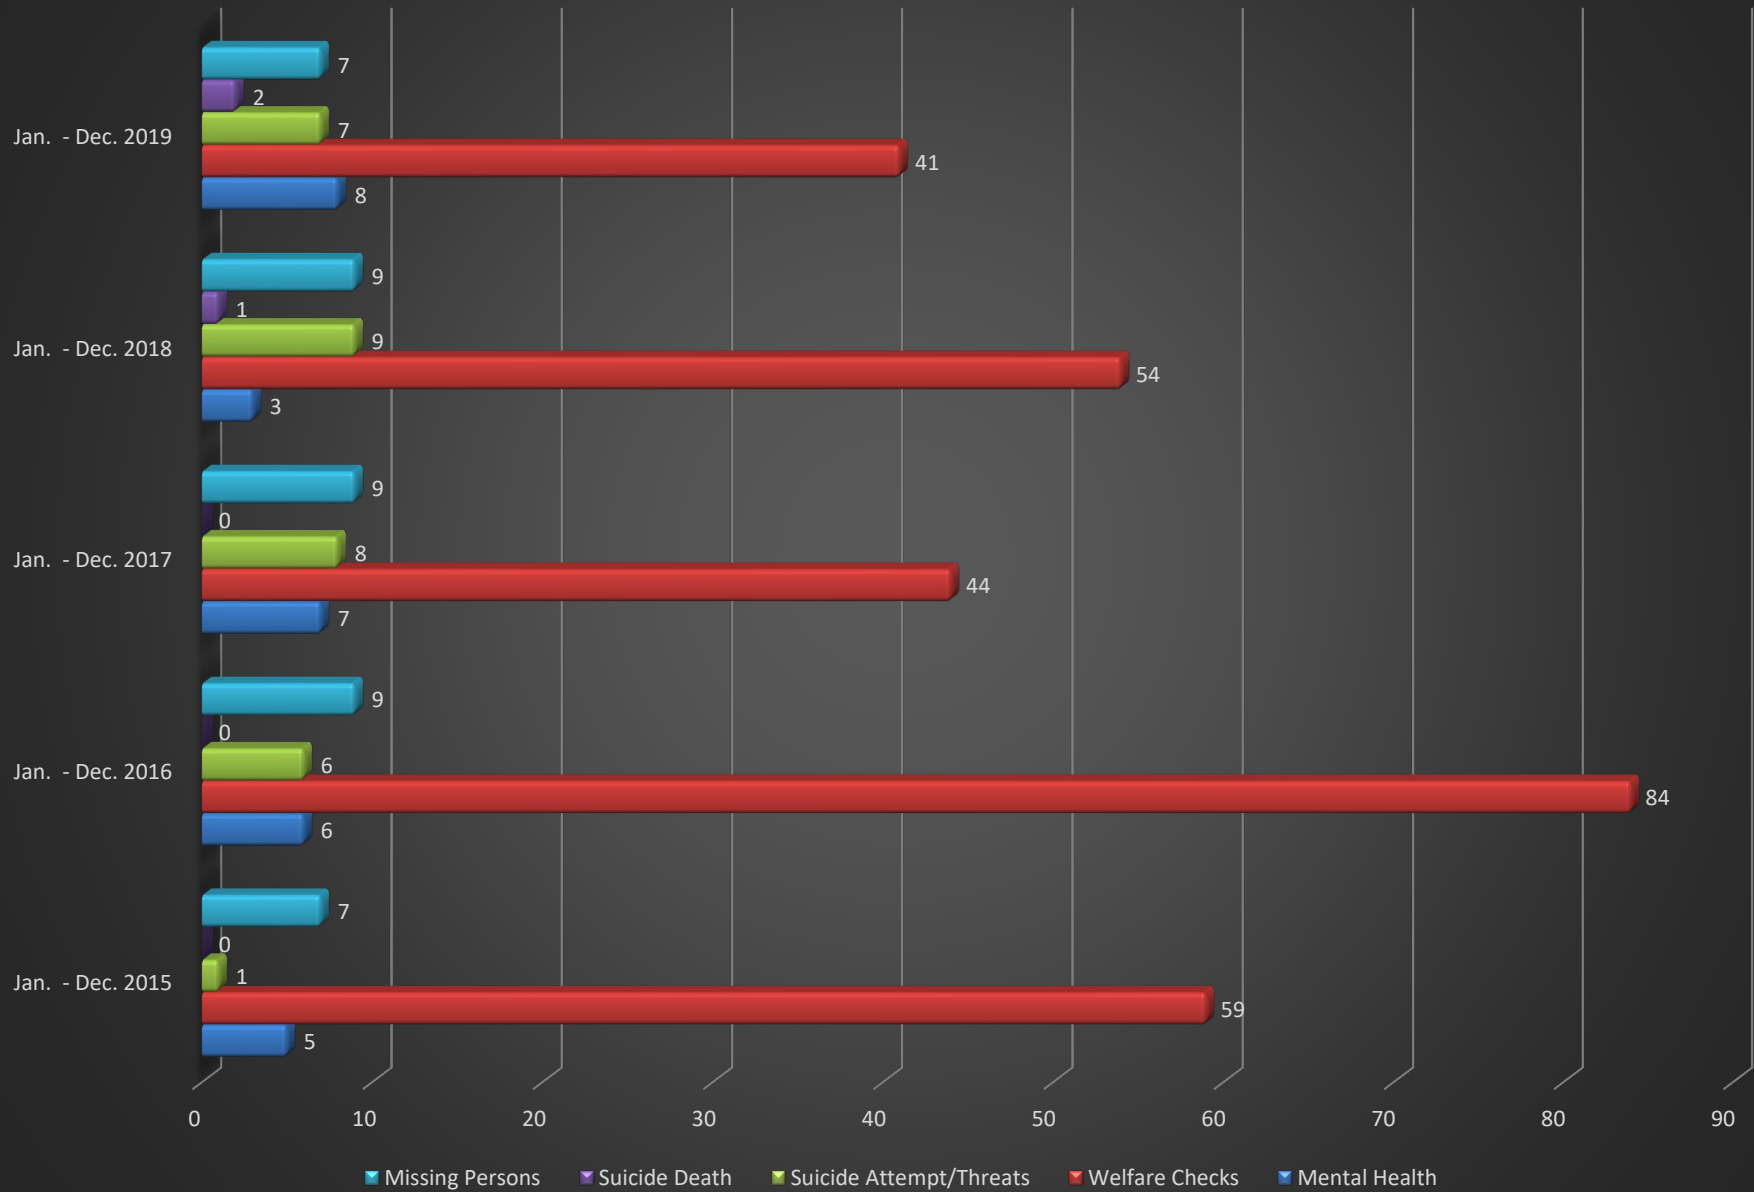

Traffic Enforcement

Traffic Enforcement continued...

Animal Complaints

Assists- Agency, Medical, Public - Civil Issues

Assaults-Alarms-911 Hangups-Distrubances-Domestics

Pope County Human Services

SCHOOL RELATED ISSUES

■ School Related Issues

Drug Investigation-Drug Arrests-Intel-Suspicious Activity

Burglary/Thefts/Criminal Damage

Welfare Checks-Mental Health-Suicide-Missing Persons

Year Total Charges filed

Total Calls-for-Service

■ Total Calls-for-Service