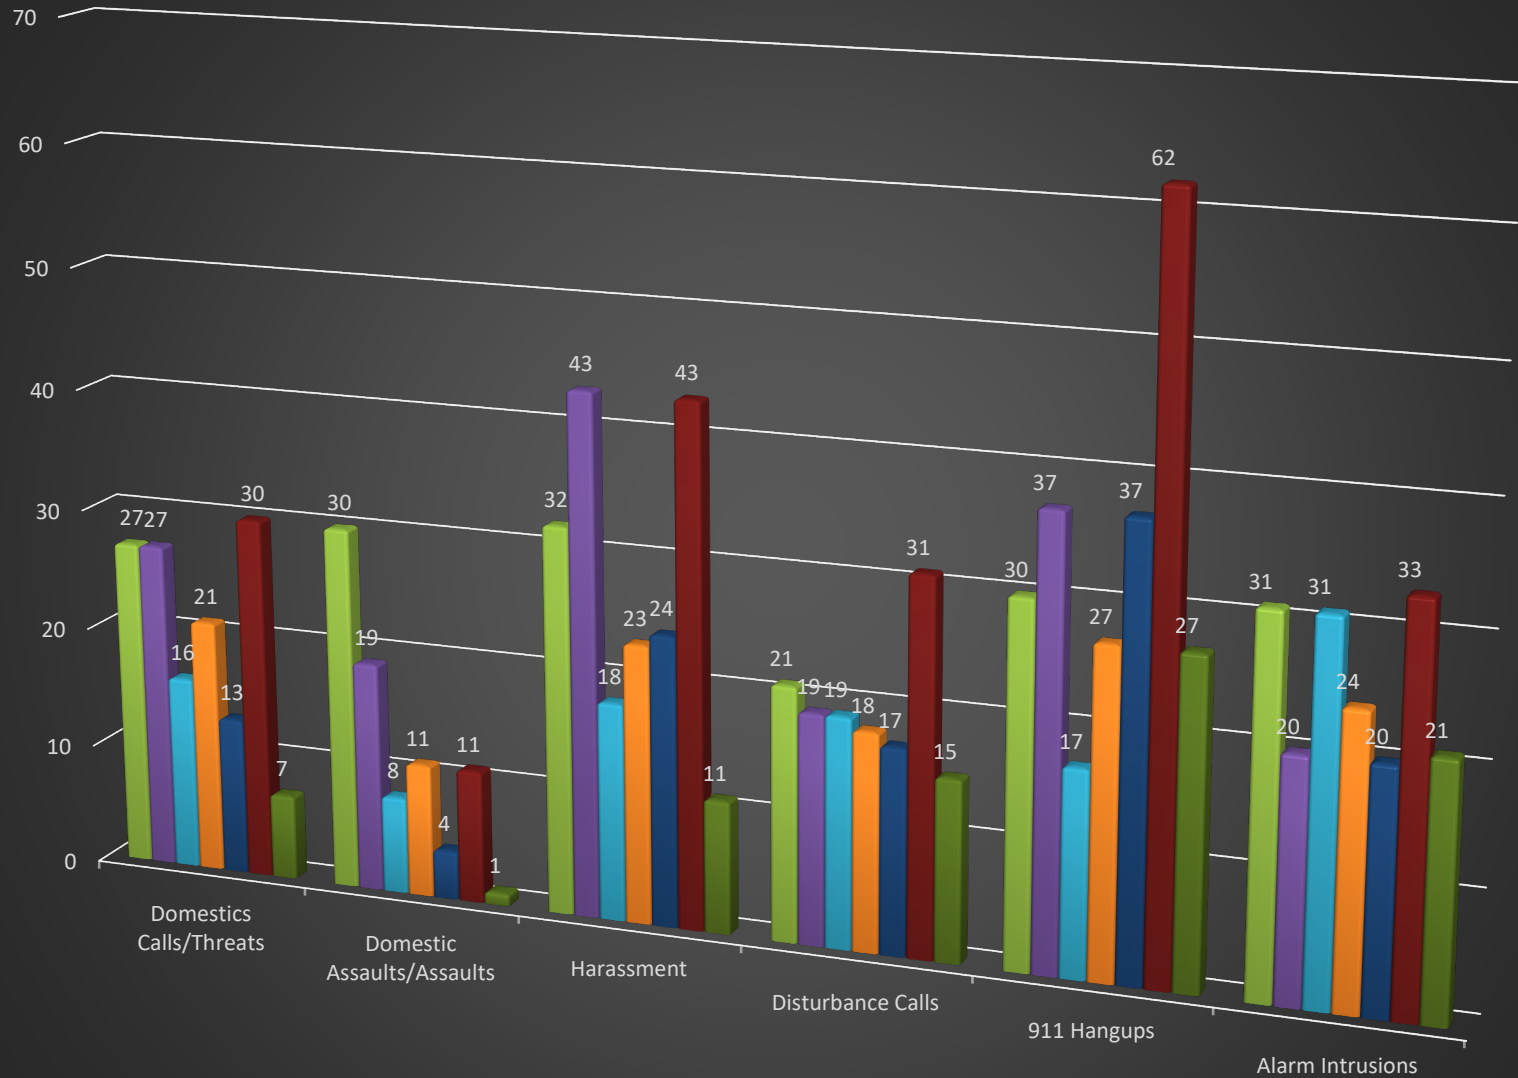

# Animal Complaints

Animal Complaints Barking Dog Dog at Large

# Domestics/Assaults/Disturbance Calls/911 Hangups

■ Jan. - Dec. 2015  
 ■ Jan. - Dec. 2016  
 ■ Jan. - Dec. 2017  
 ■ Jan. - Dec. 2018  
 ■ Jan. - Dec. 2019  
 ■ Jan. - Dec. 2020  
 ■ Jan. - June. 2021