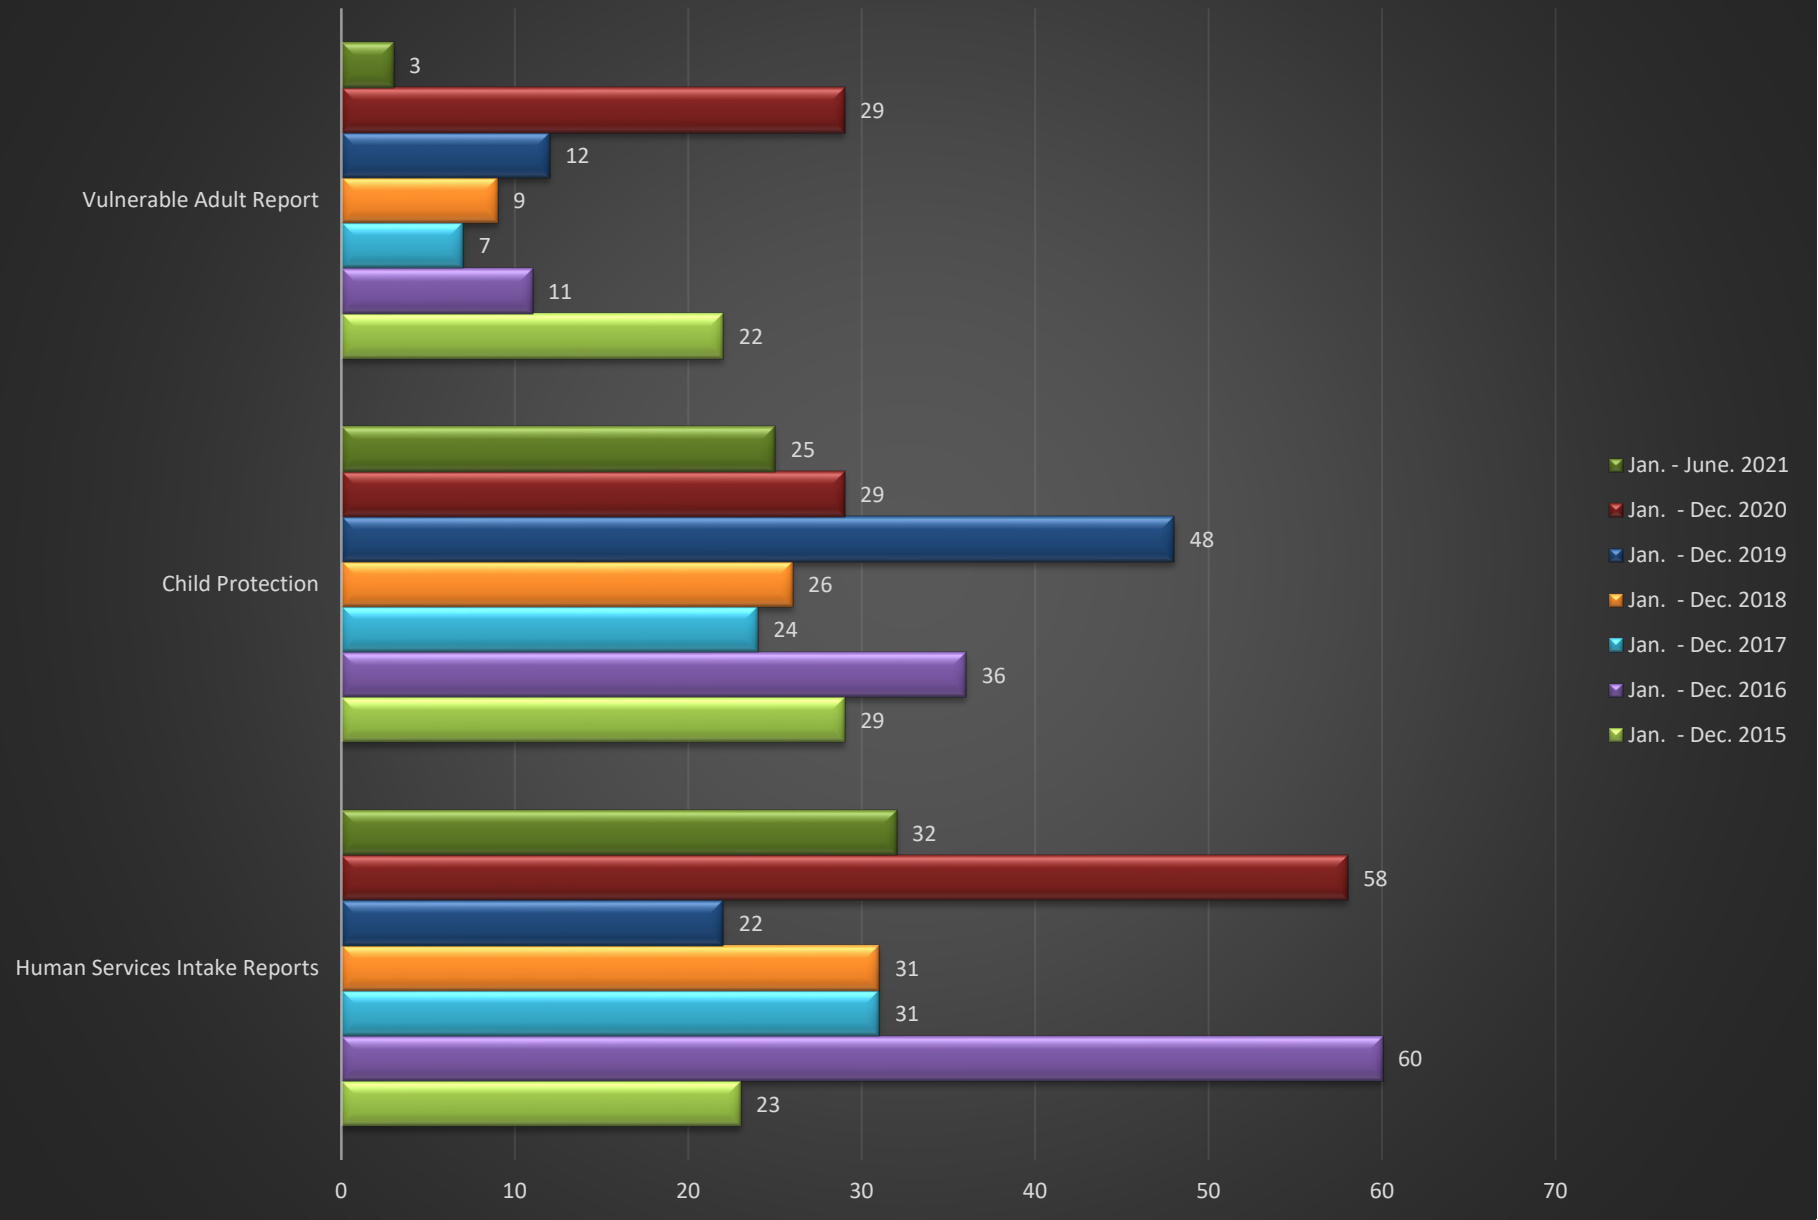

Pope County Human Services