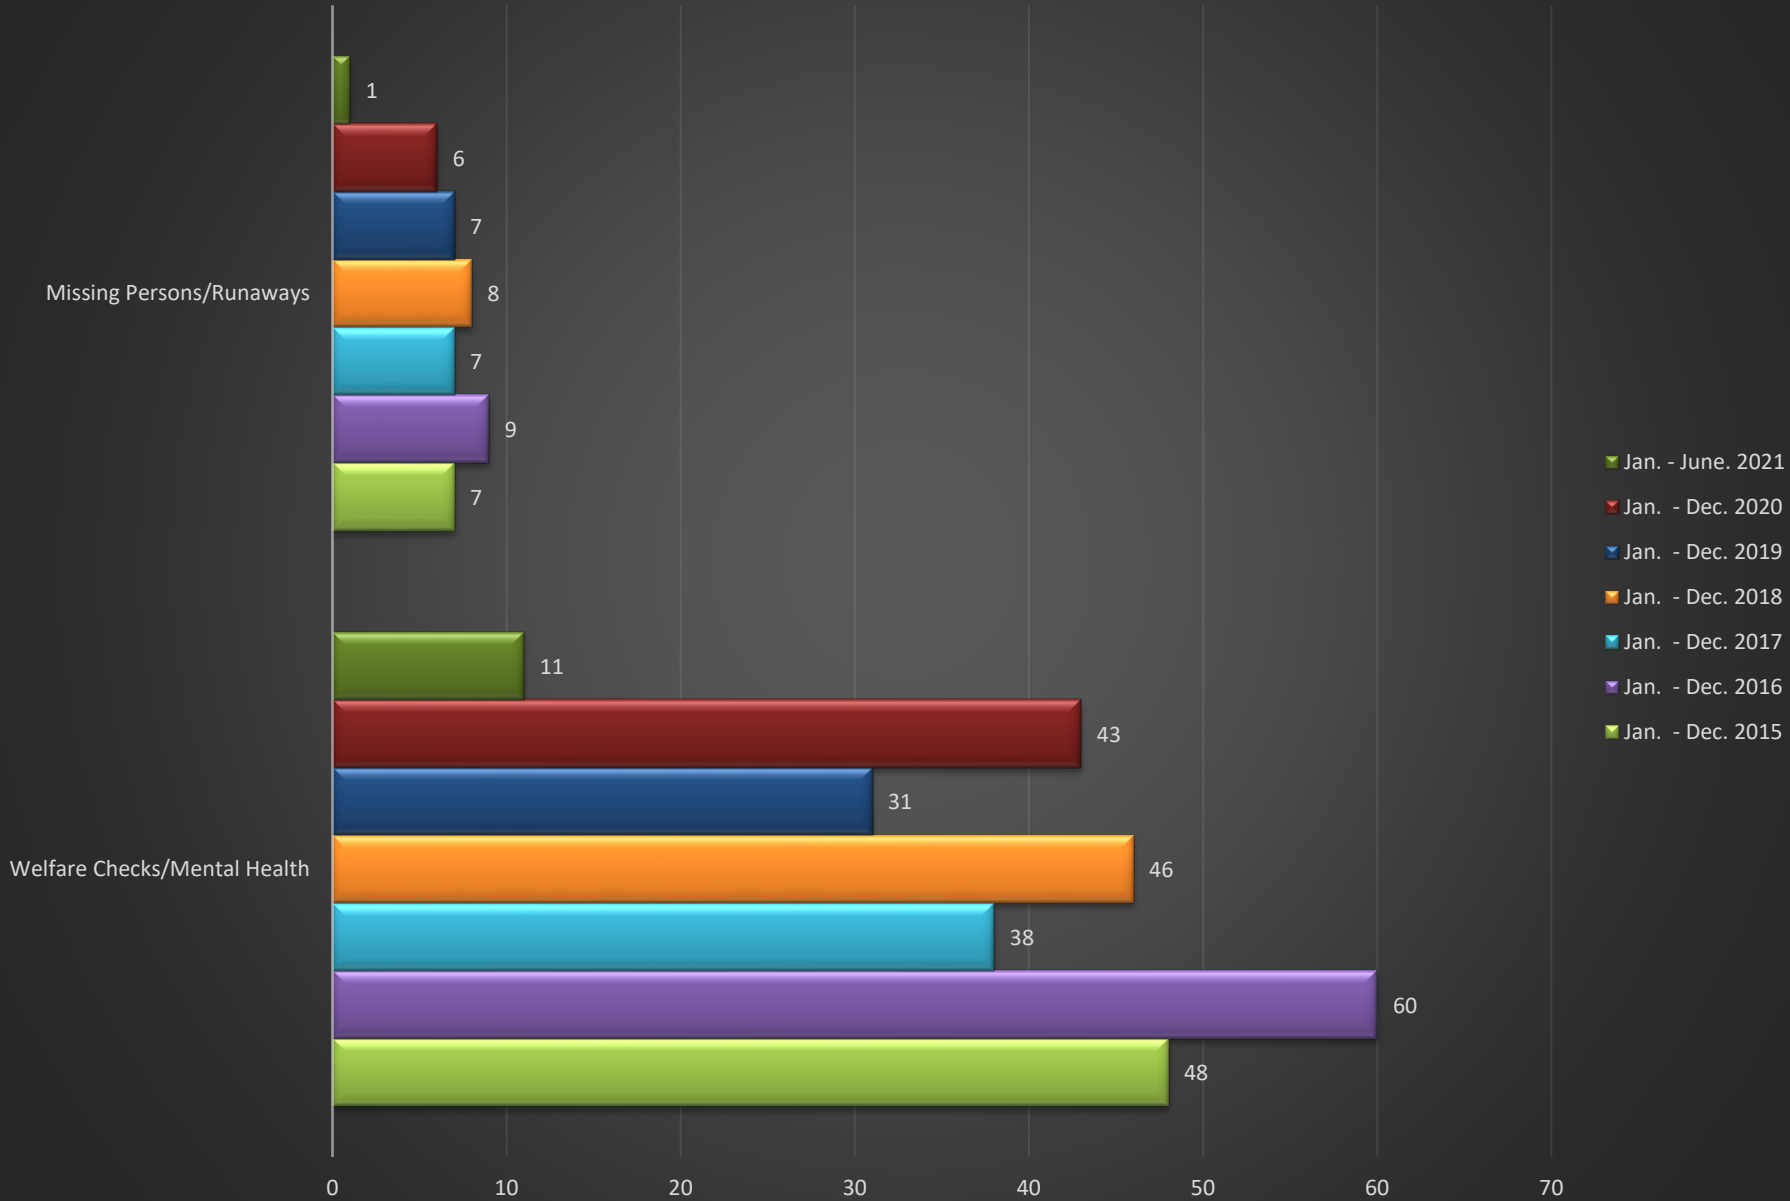

WELFARE CHECKS/MENTAL HEALTH/MISSING PERSON/RUNAWAYS