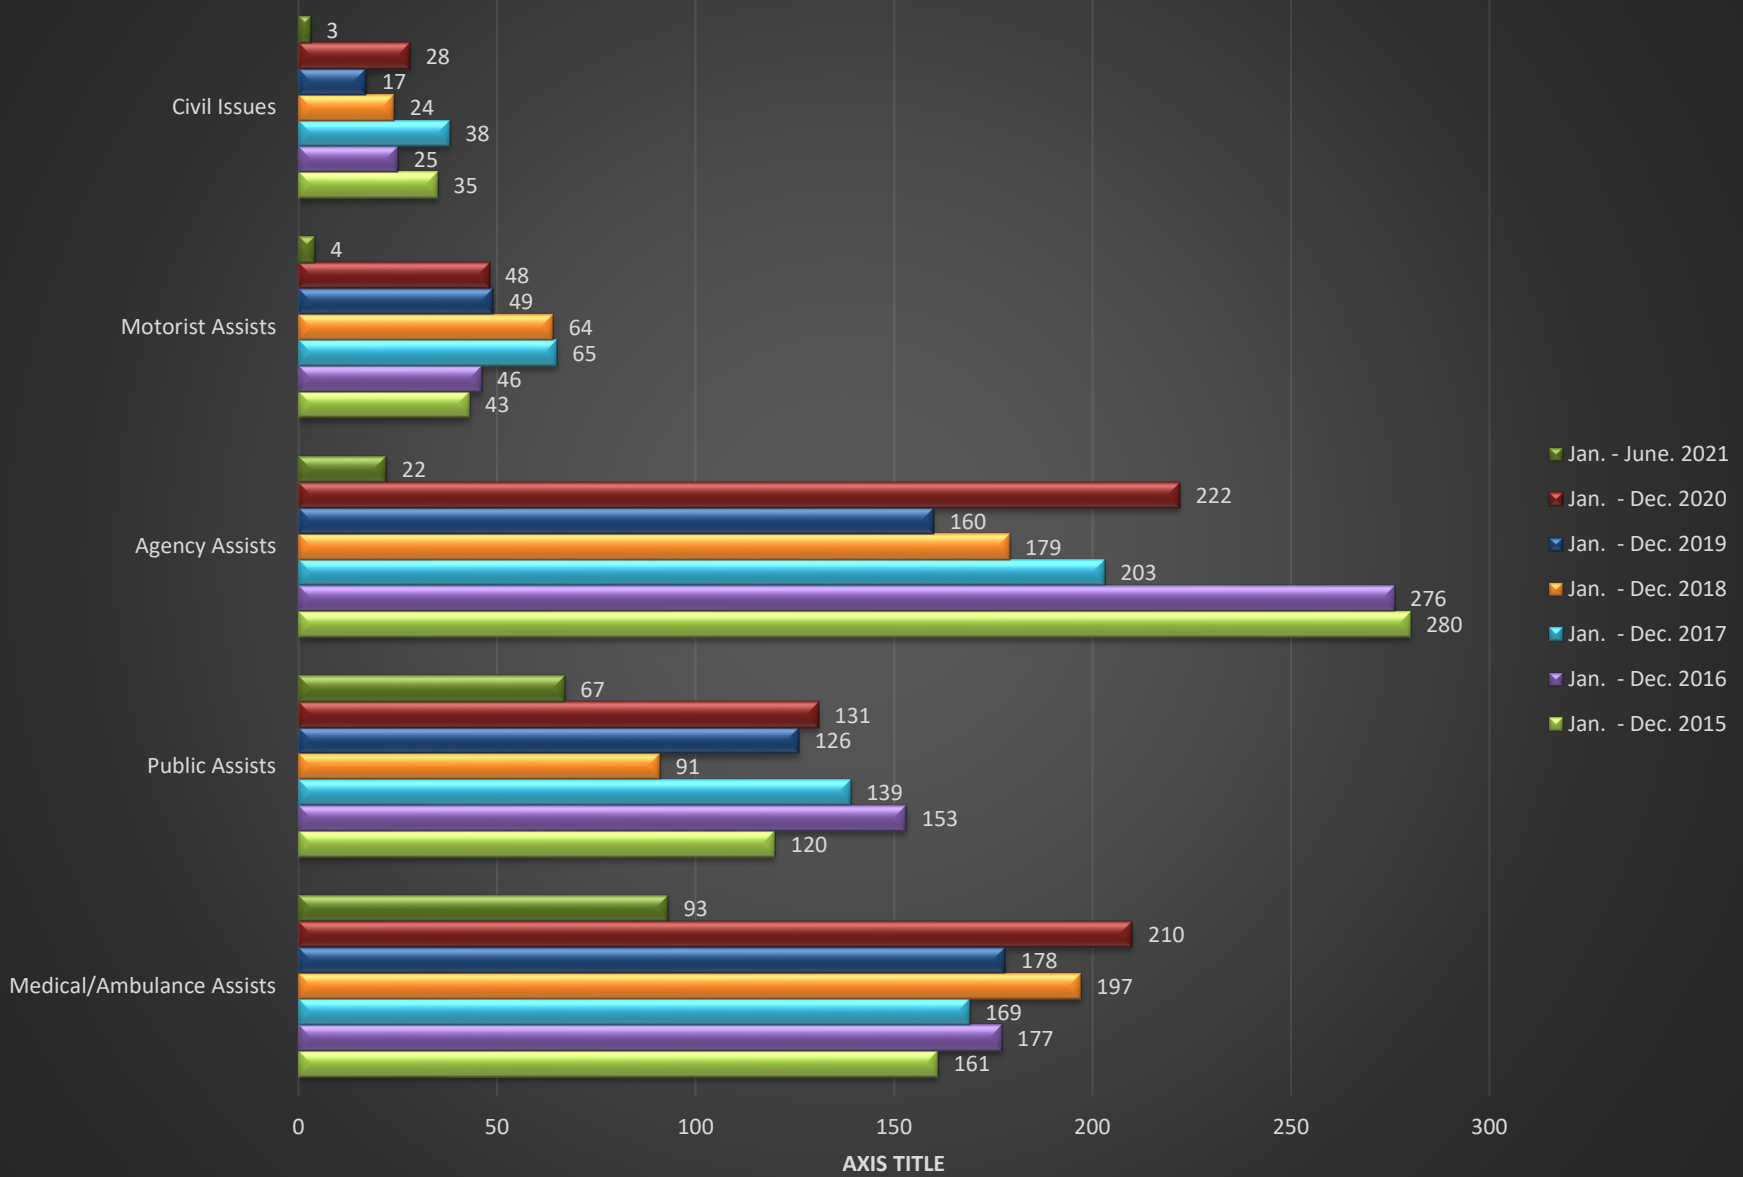

# Traffic Enforcement

# Animal Complaints

Animal Complaints Barking Dog Dog at Large

# Domestics/Assaults/Disturbance Calls/911 Hangups

■ Jan. - Dec. 2015  
 ■ Jan. - Dec. 2016  
 ■ Jan. - Dec. 2017  
 ■ Jan. - Dec. 2018  
 ■ Jan. - Dec. 2019  
 ■ Jan. - Dec. 2020  
 ■ Jan. - June. 2021

# Year Total Charges Filed