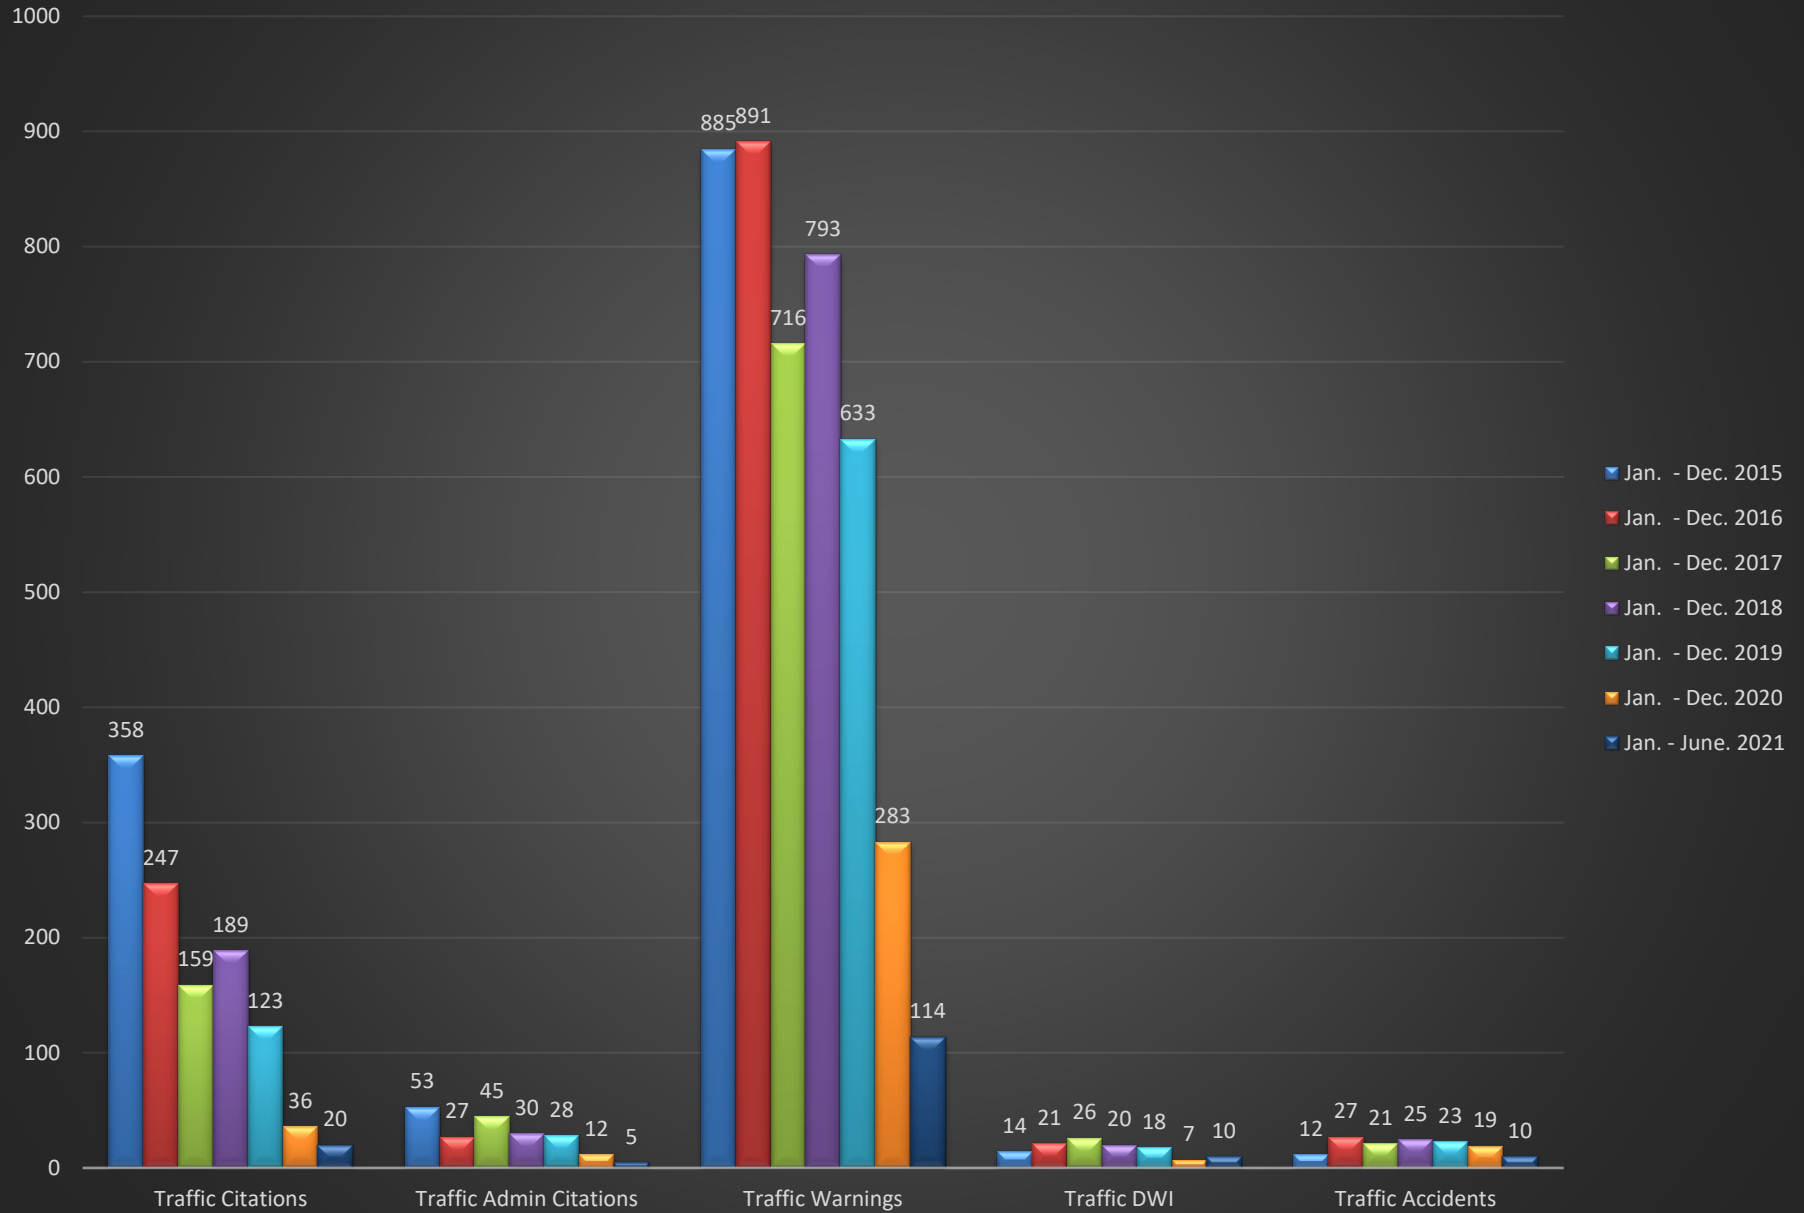

# Traffic Enforcement

# Animal Complaints

Animal Complaints Barking Dog Dog at Large

# Domestics/Assaults/Disturbance Calls/911 Hangups

■ Jan. - Dec. 2015  
 ■ Jan. - Dec. 2016  
 ■ Jan. - Dec. 2017  
 ■ Jan. - Dec. 2018  
 ■ Jan. - Dec. 2019  
 ■ Jan. - Dec. 2020  
 ■ Jan. - June. 2021