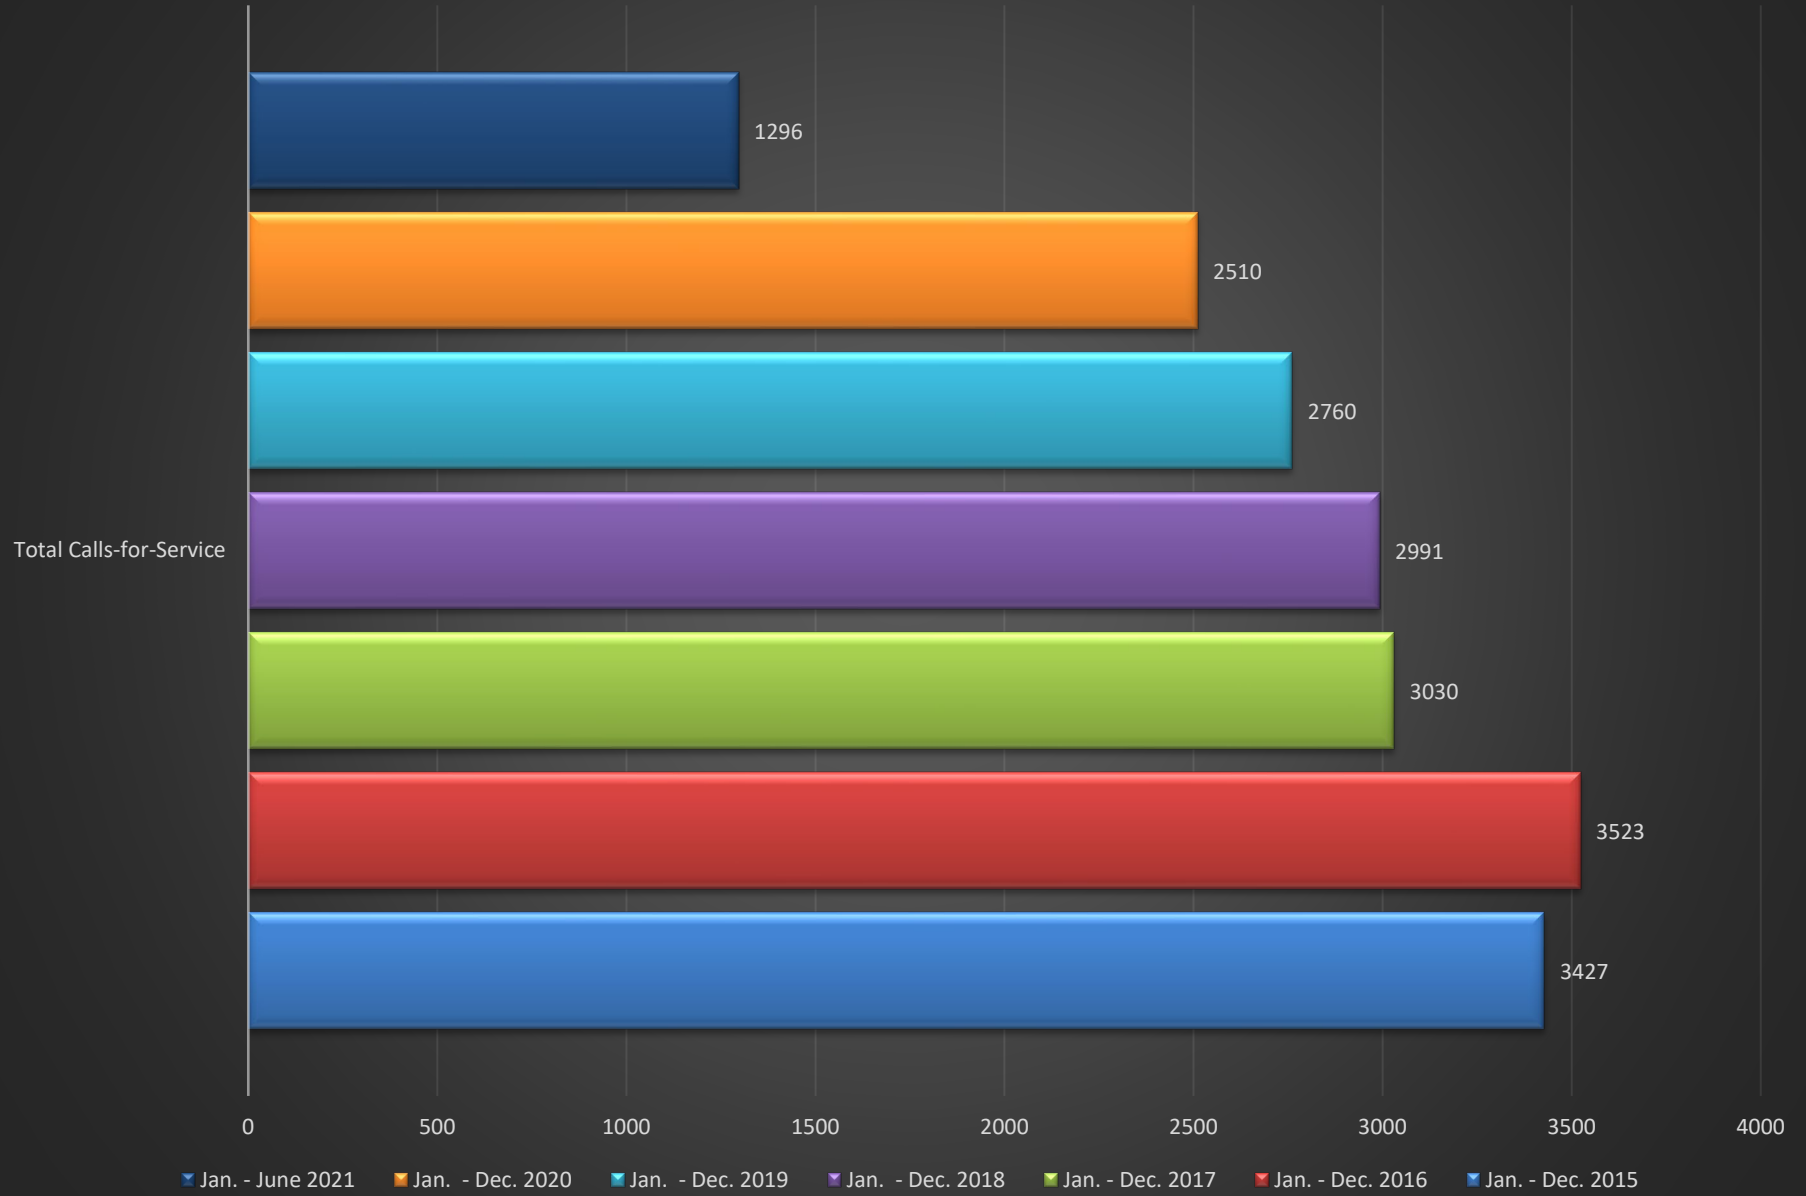

Total Calls-for-Service