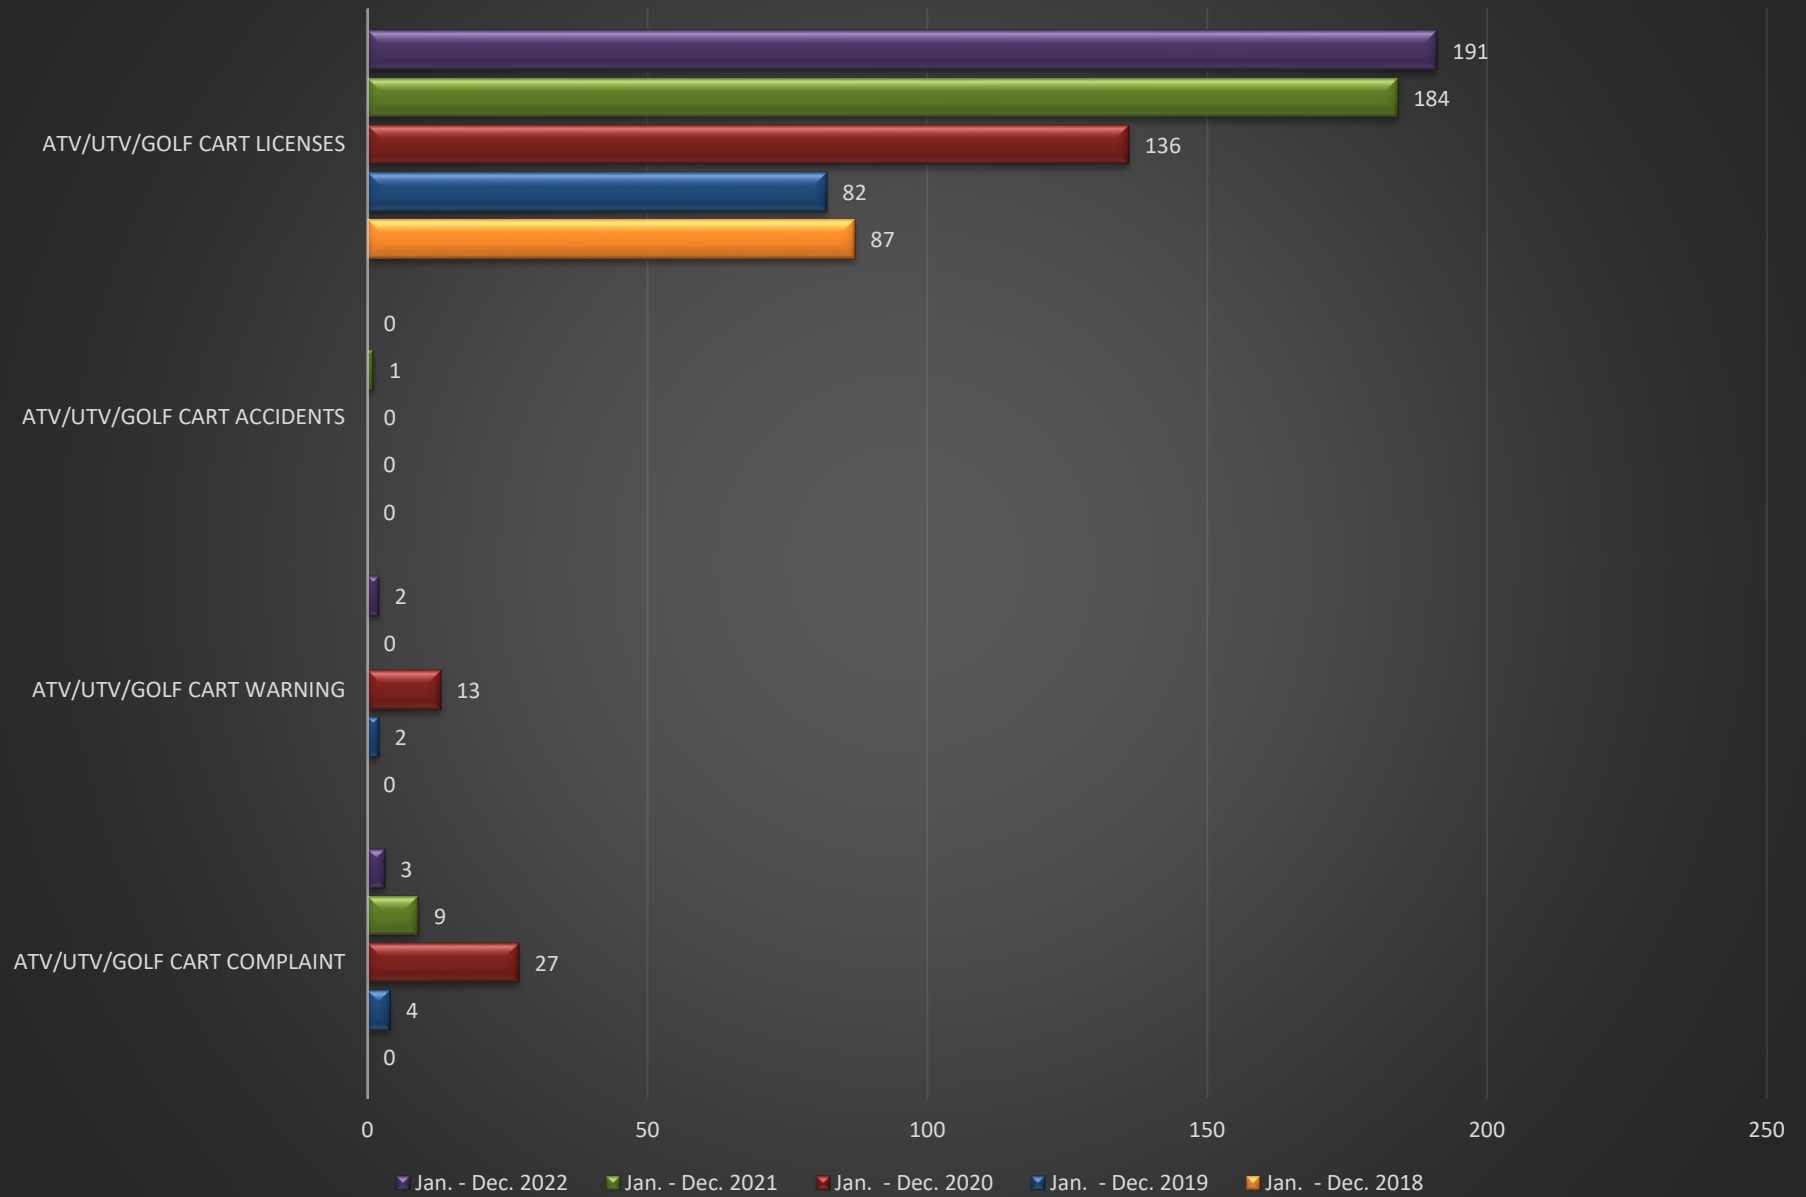

ATV/UTV/GOLF CART DATA