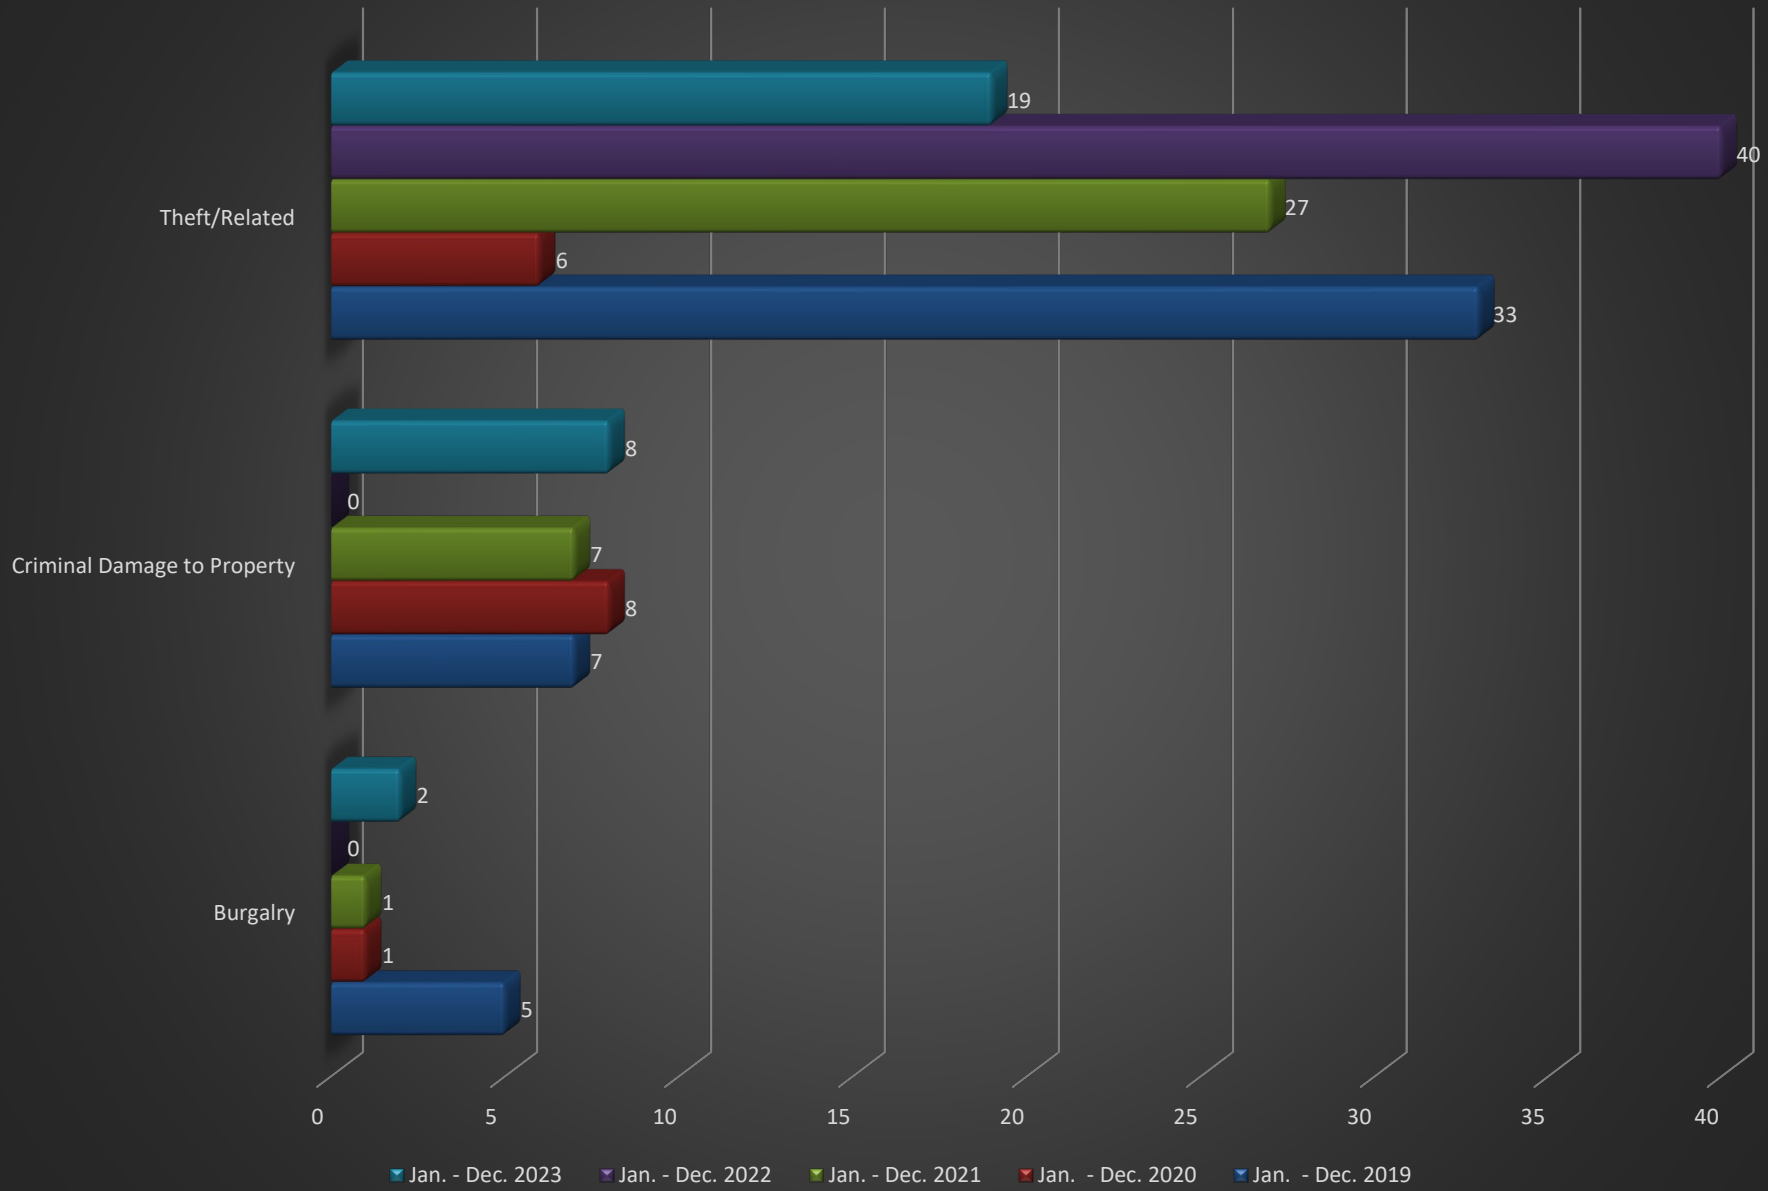

Burglary/Thefts/Criminal Damage