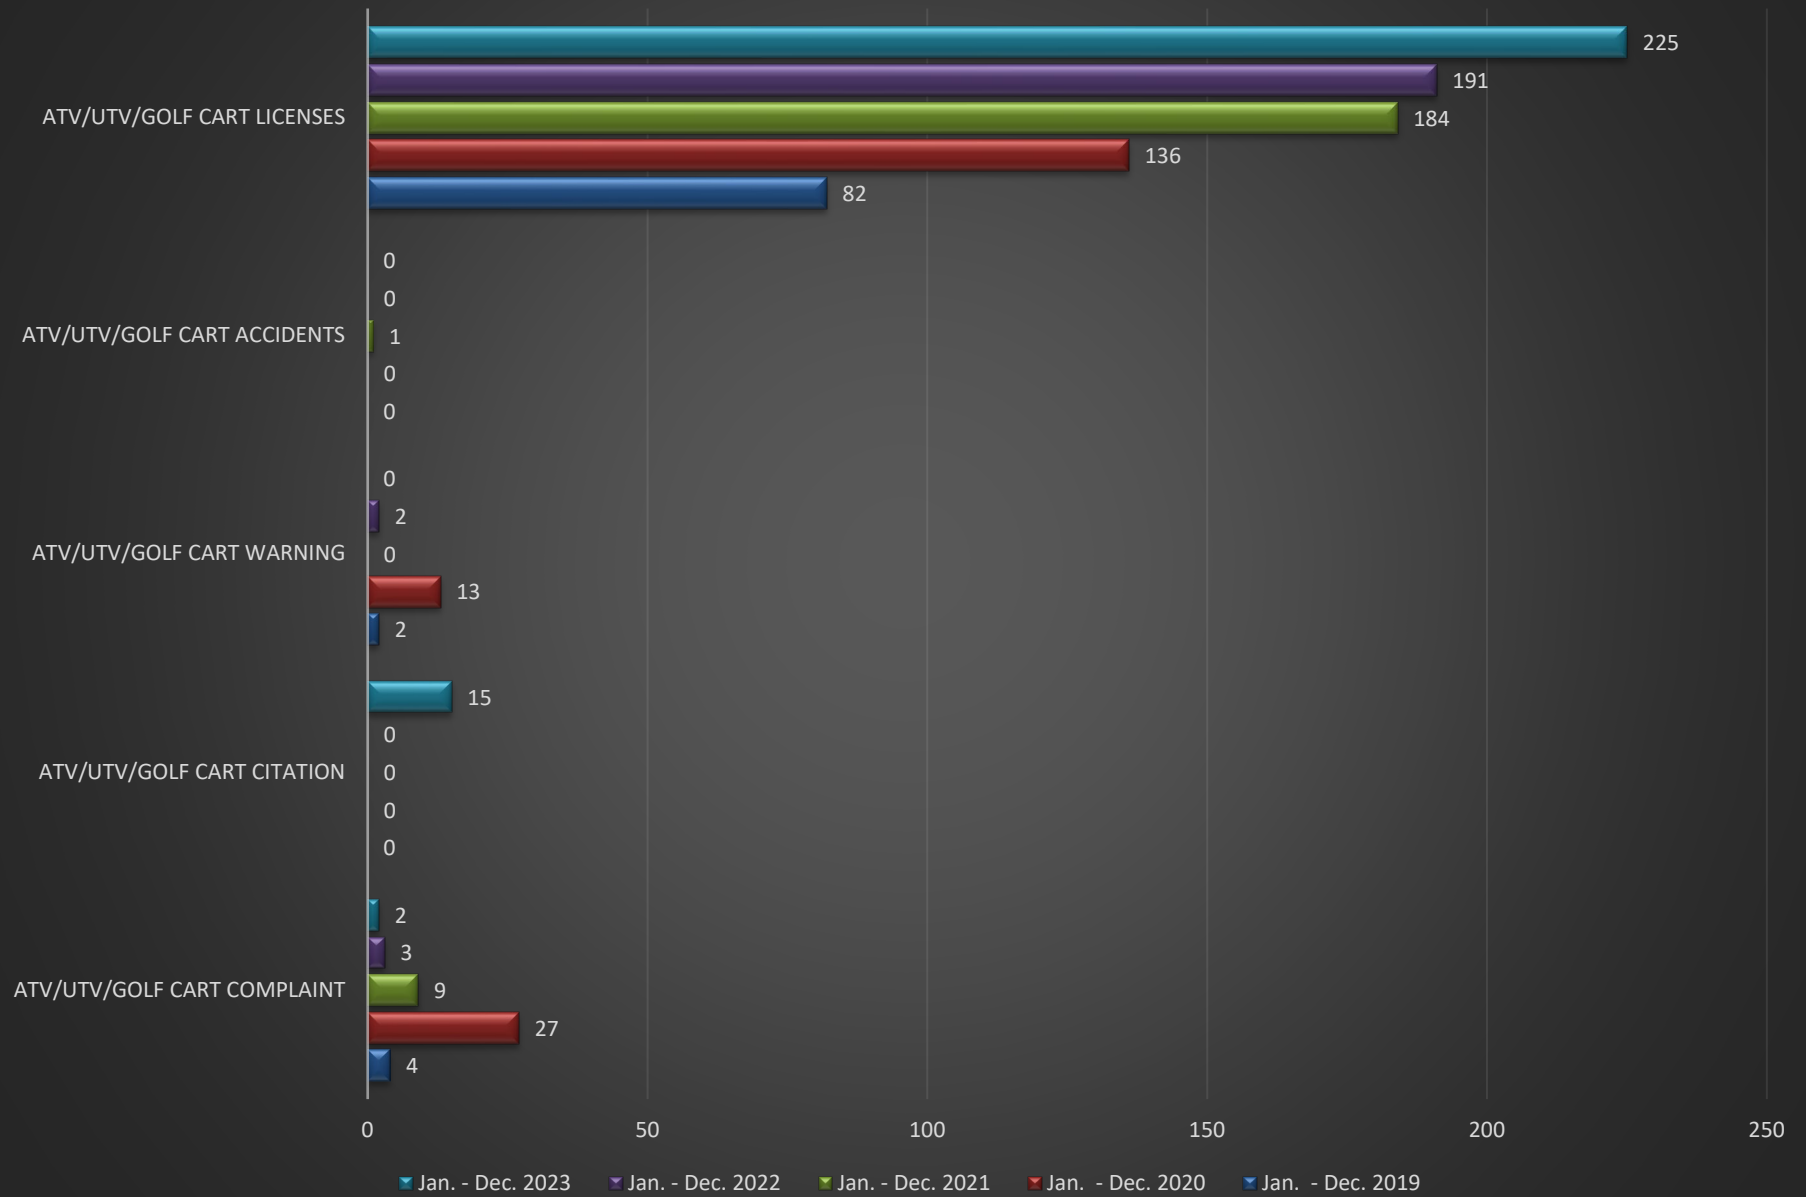

ATV/UTV/GOLF CART DATA