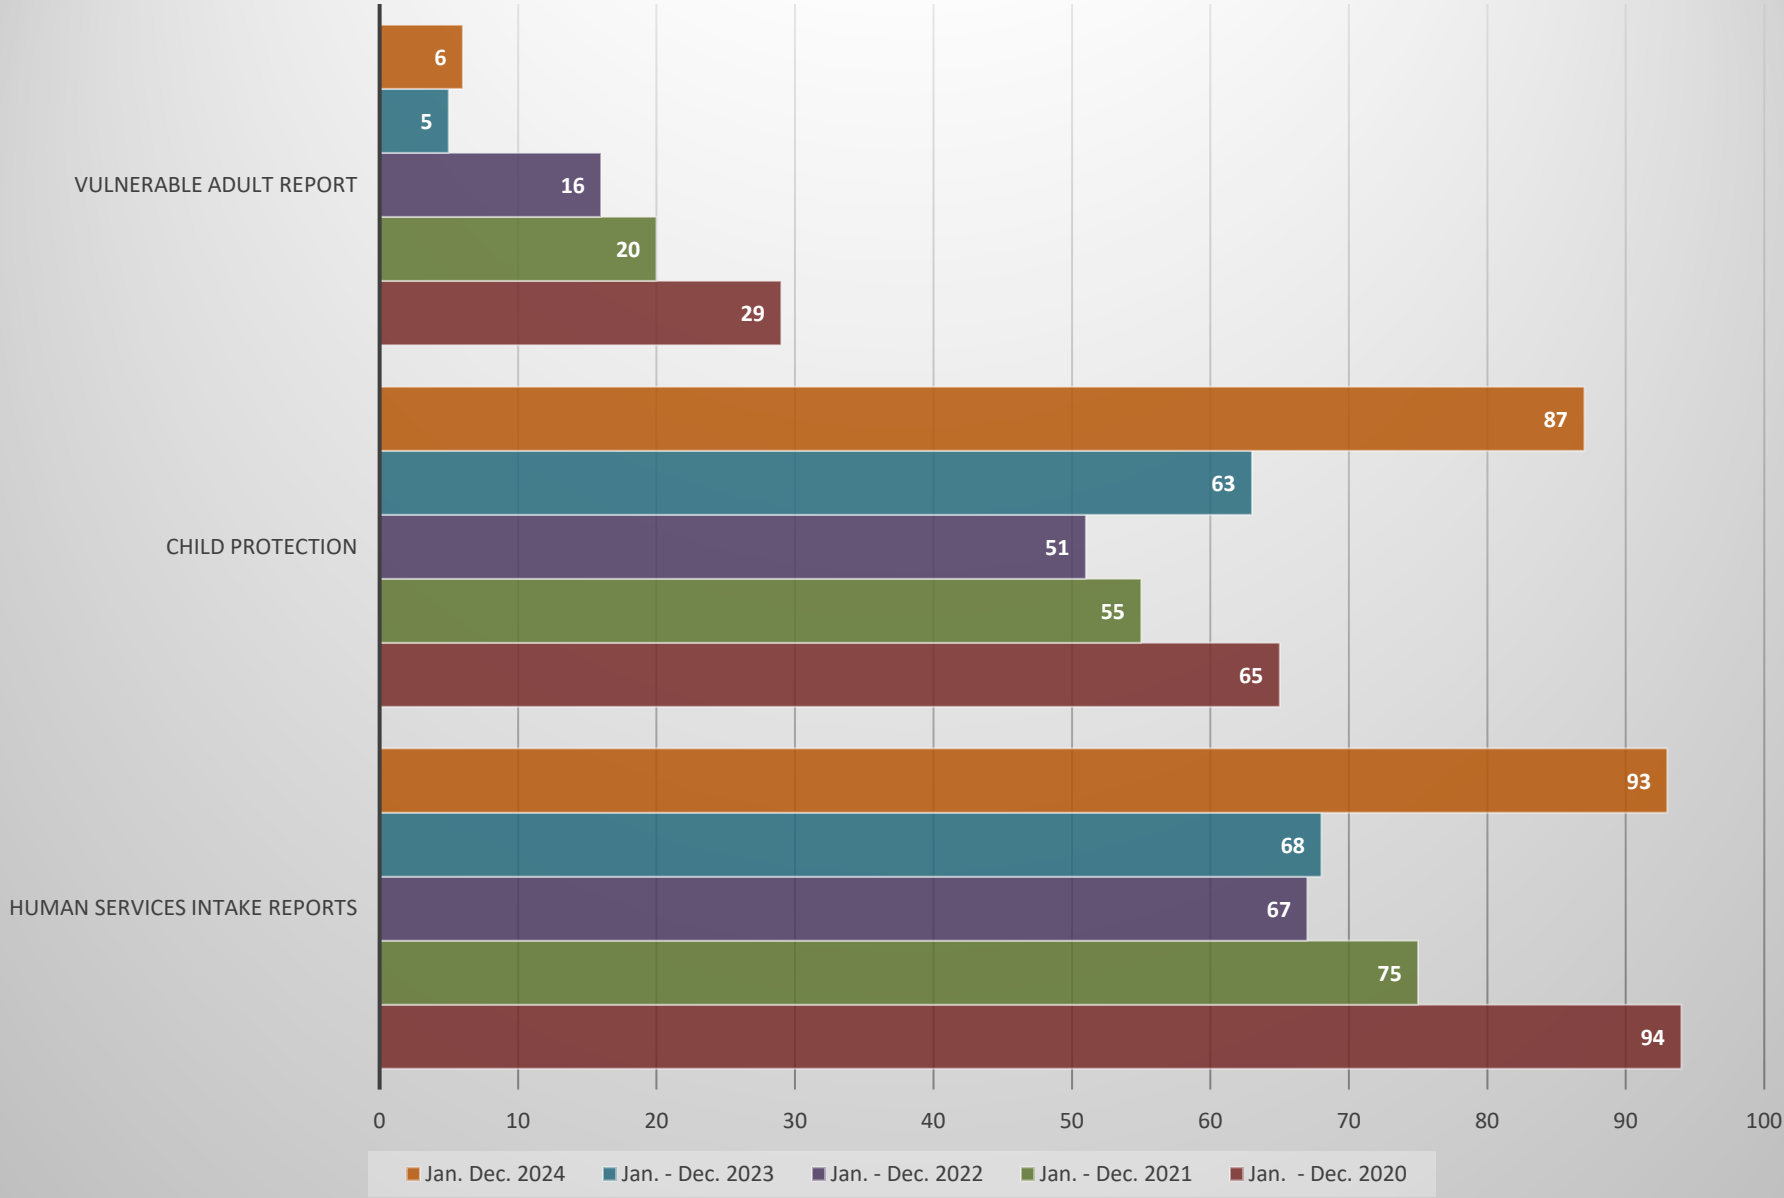

Traffic Enforcement

Animal Complaints

Assists, Civil Issues

CALLS-FOR-SERVICE

AXIS TITLE

Domestics/Assaults/Disturbance Calls/911 Hangups

Western Prairie Human Services

W.I.N. ACADEMY CALLS-FOR-SERVICE

Suspicious Activity-Drug Investigations-Intel

Burglary/Thefts/Criminal Damage

ATV/UTV/GOLF CART DATA

WELFARE CHECKS/MENTAL HEALTH/MISSING PERSON/RUNAWAYS

Total Calls-for-Service

Year Total Charges Filed