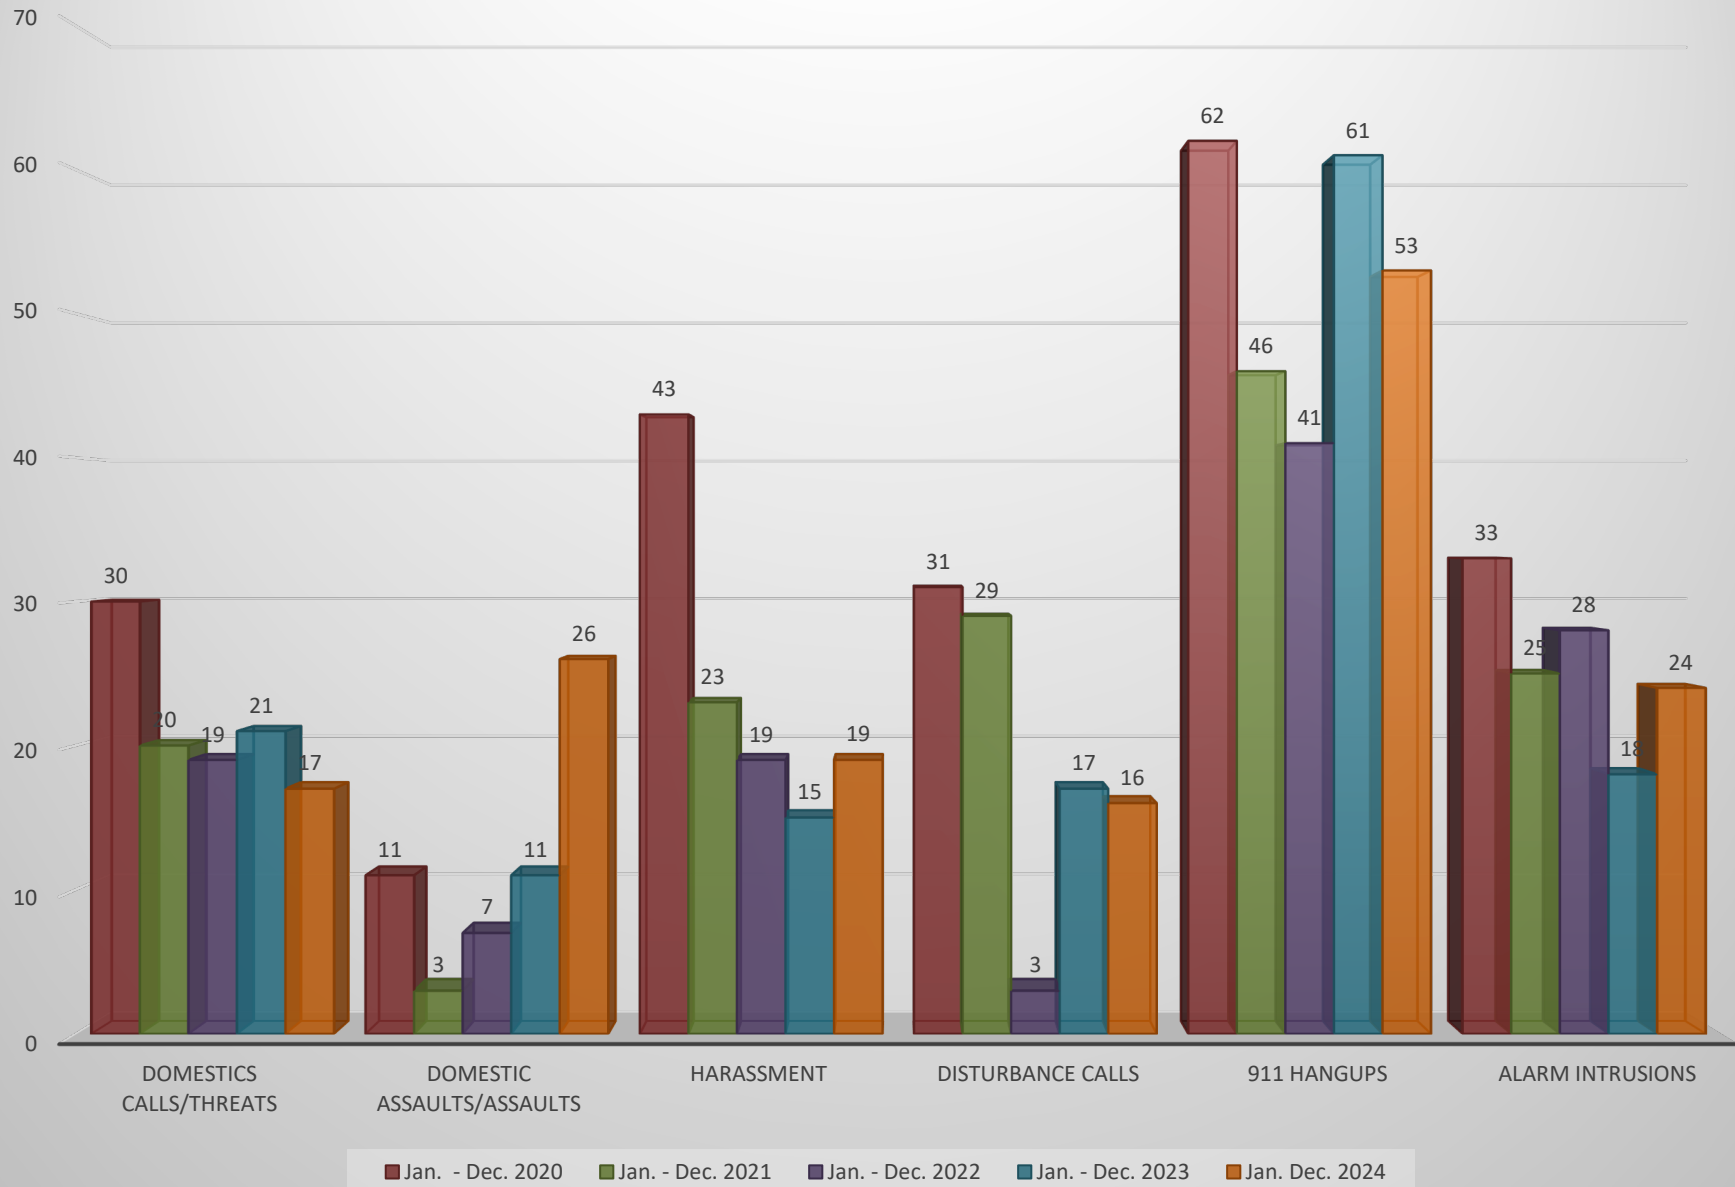

Traffic Enforcement

Animal Complaints

Assists, Civil Issues

CALLS-FOR-SERVICE

AXIS TITLE

Domestics/Assaults/Disturbance Calls/911 Hangups

Western Prairie Human Services

W.I.N. ACADEMY CALLS-FOR-SERVICE

Suspicious Activity-Drug Investigations-Intel

Burglary/Thefts/Criminal Damage

ATV/UTV/GOLF CART DATA

WELFARE CHECKS/MENTAL HEALTH/MISSING PERSON/RUNAWAYS

Total Calls-for-Service

Year Total Charges Filed