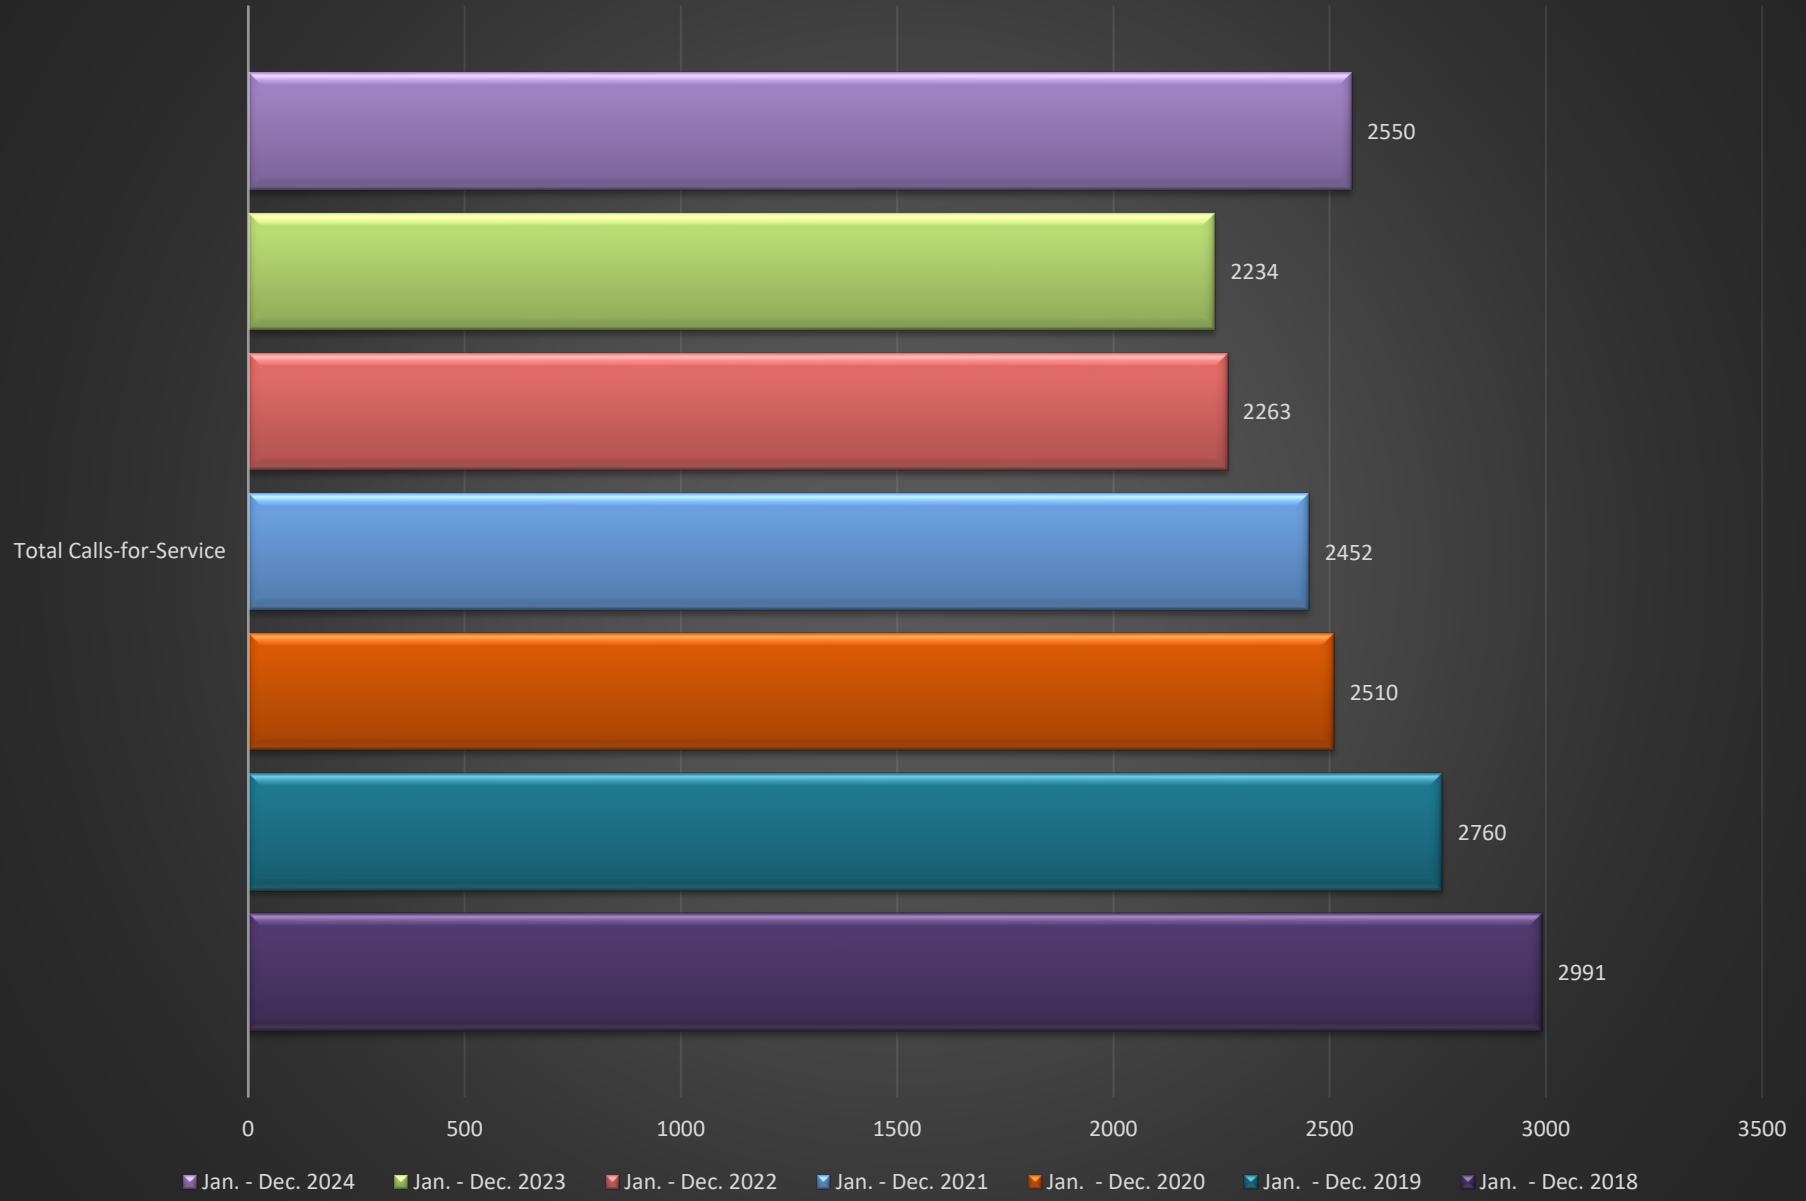

Suspicious Activity-Drug Investigations-Intel

Burglary/Thefts/Criminal Damage

ATV/UTV/GOLF CART DATA

WELFARE CHECKS/MENTAL HEALTH/MISSING PERSON/RUNAWAYS

Total Calls-for-Service

Year Total Charges Filed