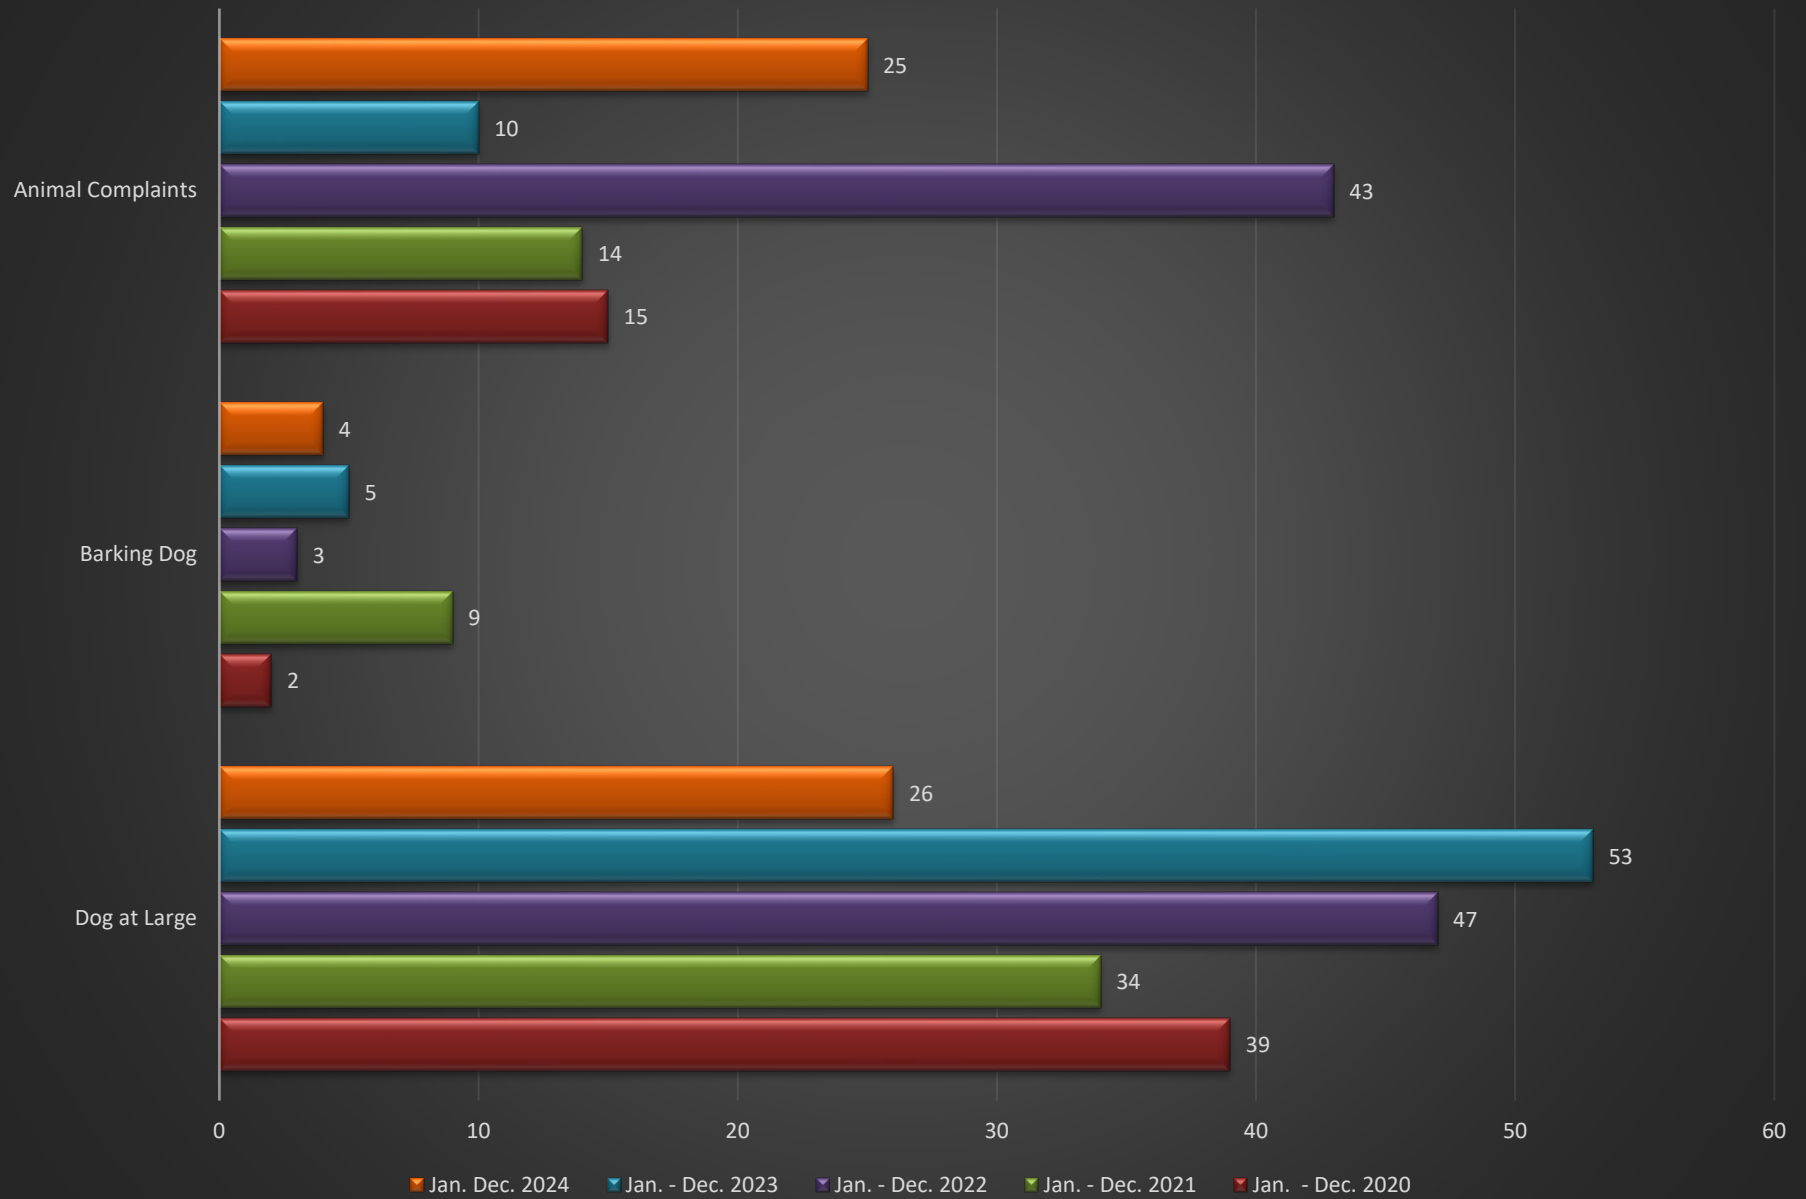

Traffic Enforcement

Animal Complaints

Assists, Civil Issues

CALLS-FOR-SERVICE

AXIS TITLE

Domestics/Assaults/Disturbance Calls/911 Hangups

Western Prairie Human Services

W.I.N. ACADEMY CALLS-FOR-SERVICE

Suspicious Activity-Drug Investigations-Intel

Burglary/Thefts/Criminal Damage

ATV/UTV/GOLF CART DATA

WELFARE CHECKS/MENTAL HEALTH/MISSING PERSON/RUNAWAYS

Total Calls-for-Service

Year Total Charges Filed