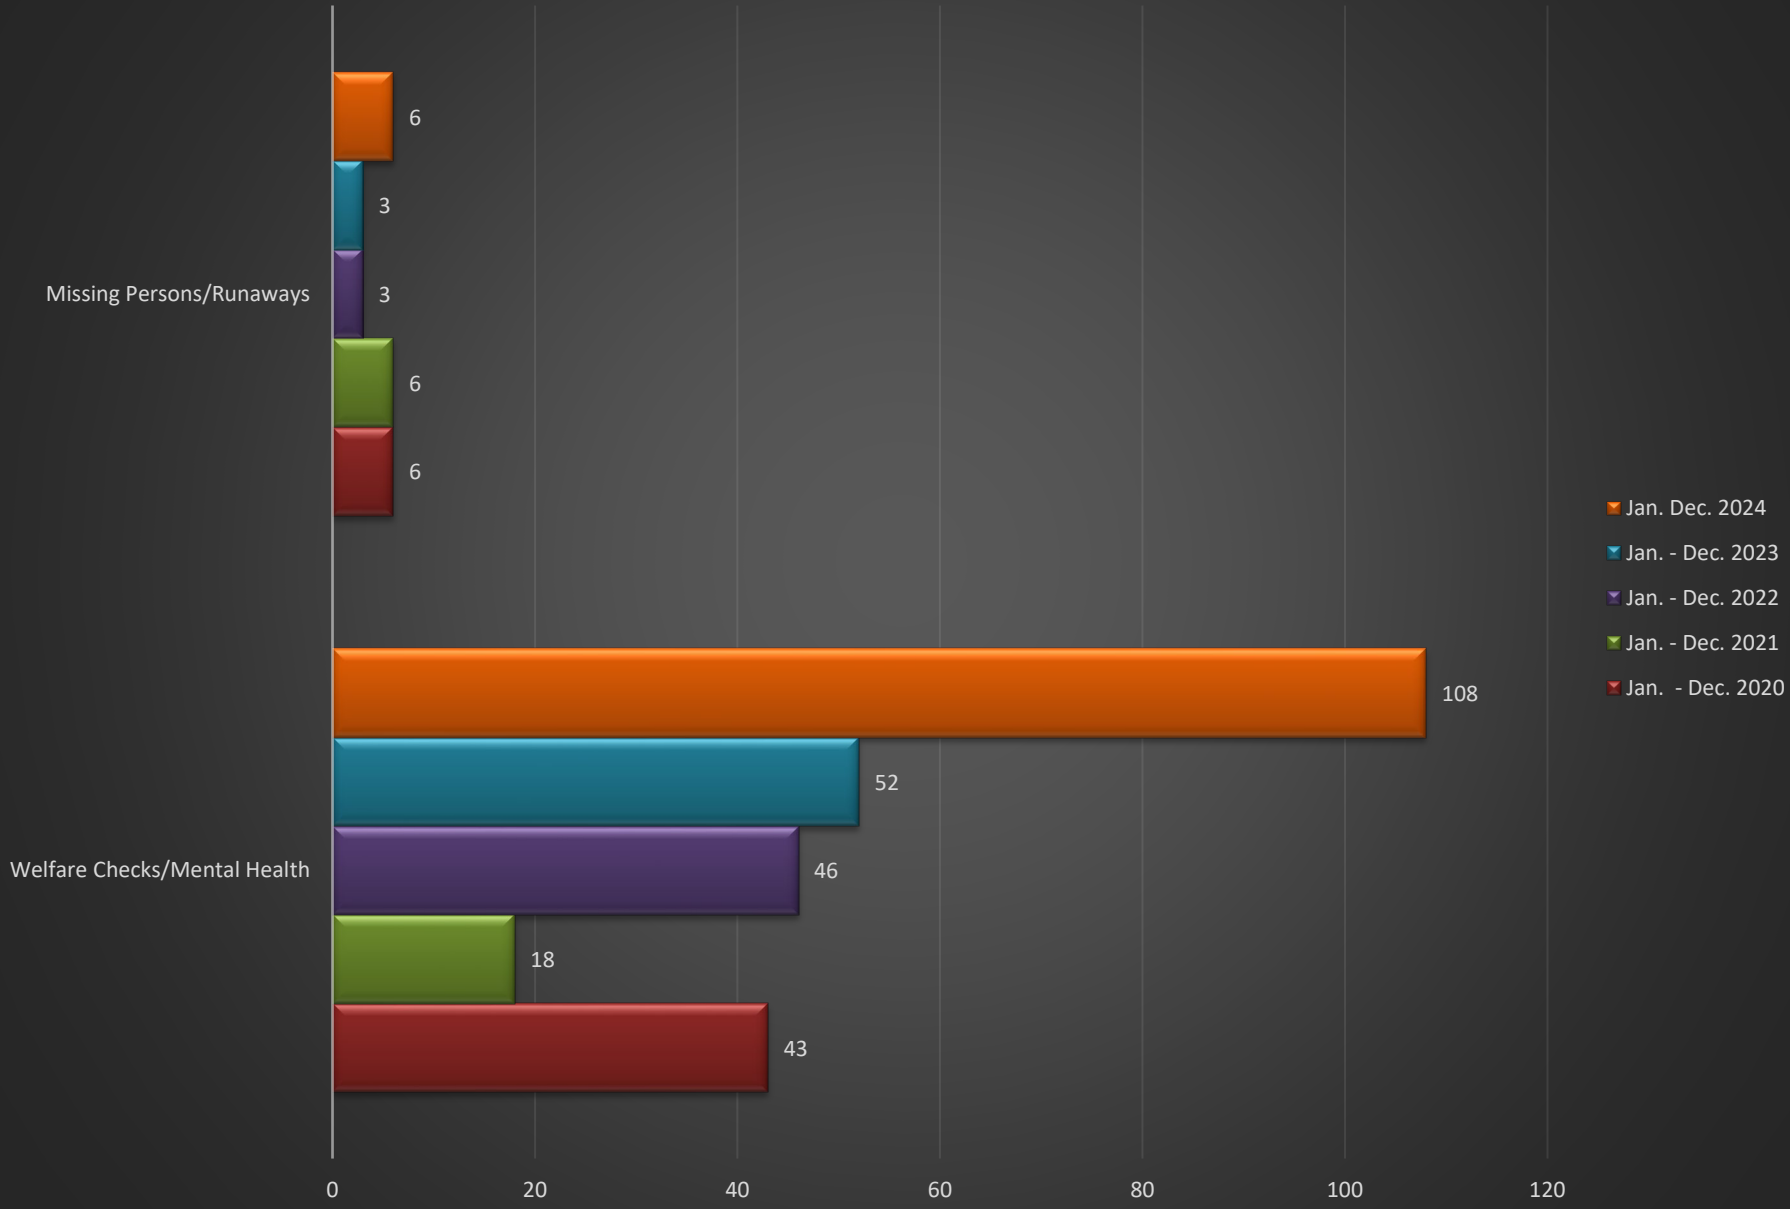

Traffic Enforcement

Animal Complaints

Assists, Civil Issues

CALLS-FOR-SERVICE

AXIS TITLE

Domestics/Assaults/Disturbance Calls/911 Hangups

Western Prairie Human Services

W.I.N. ACADEMY CALLS-FOR-SERVICE

Suspicious Activity-Drug Investigations-Intel

Burglary/Thefts/Criminal Damage

ATV/UTV/GOLF CART DATA

WELFARE CHECKS/MENTAL HEALTH/MISSING PERSON/RUNAWAYS

Total Calls-for-Service

Year Total Charges Filed