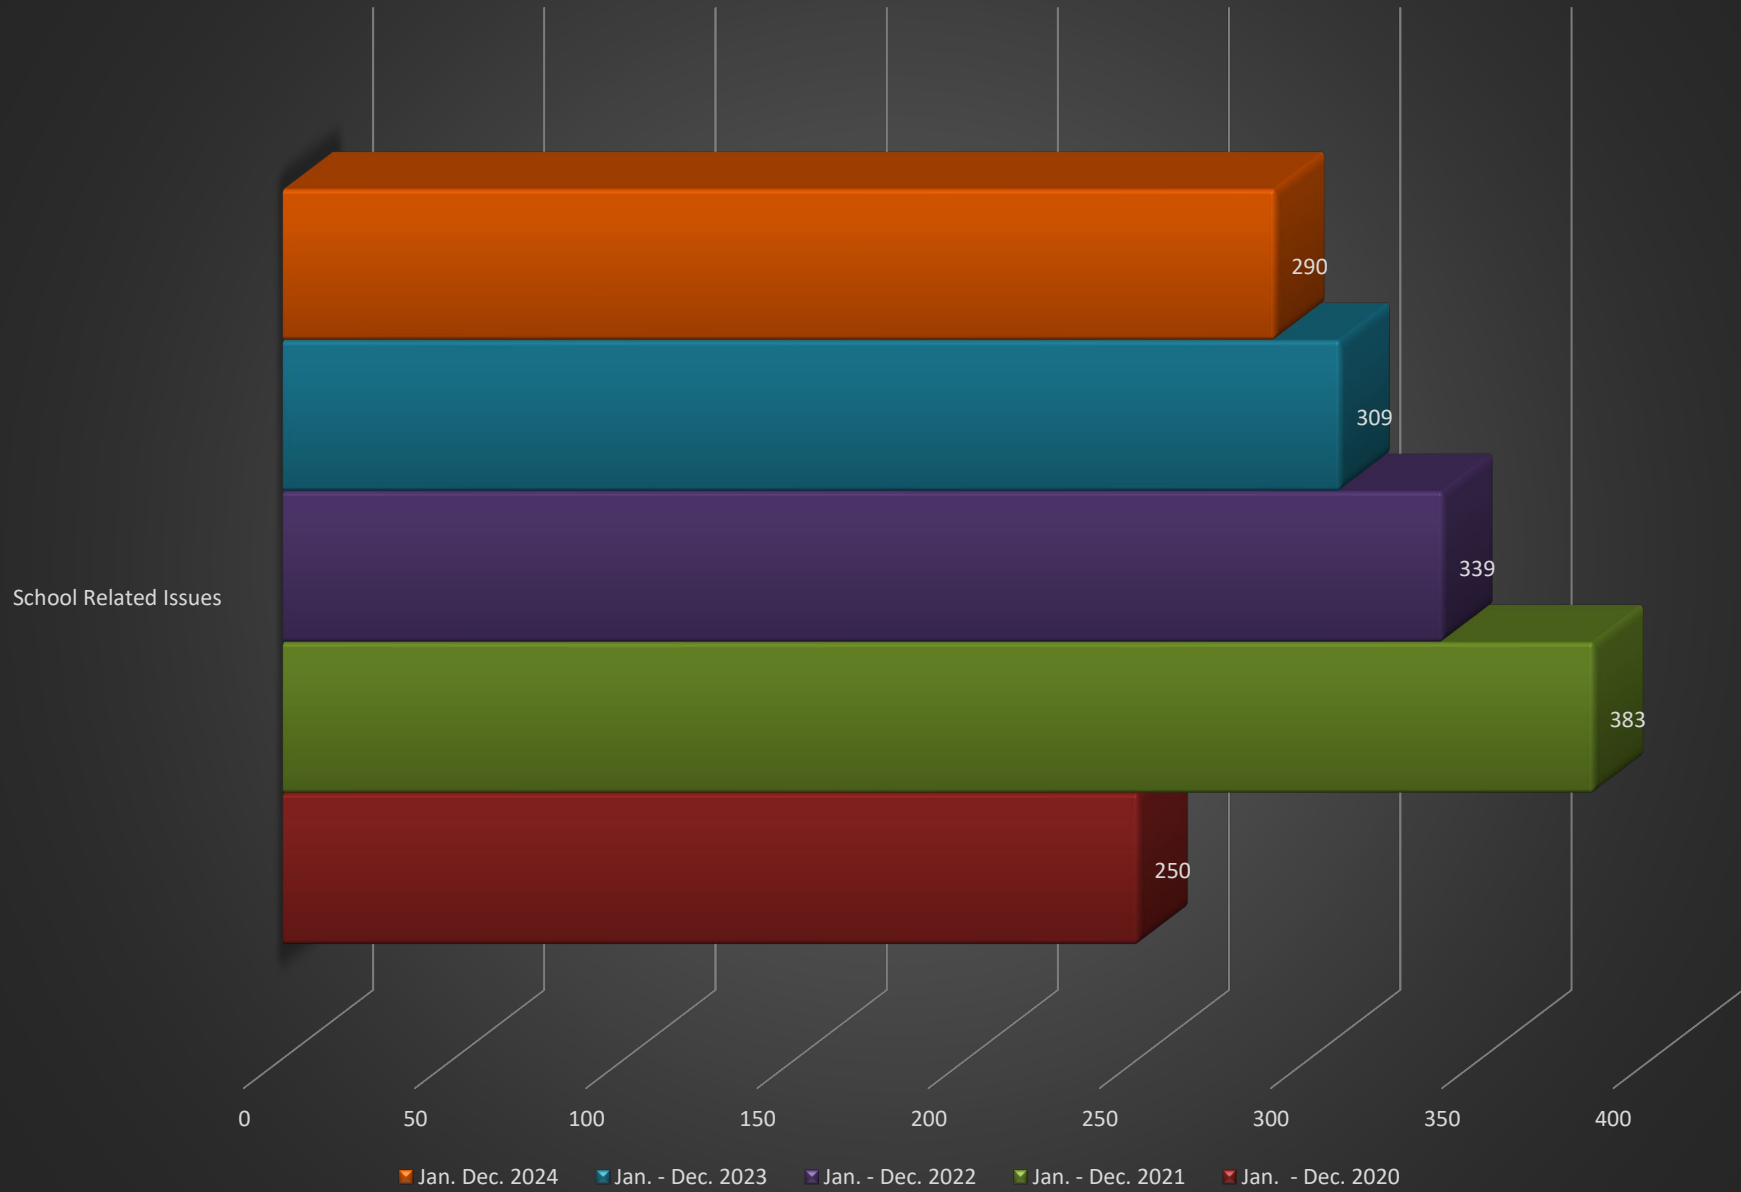

Traffic Enforcement

Animal Complaints

Assists, Civil Issues

CALLS-FOR-SERVICE

AXIS TITLE

Domestics/Assaults/Disturbance Calls/911 Hangups

Western Prairie Human Services

W.I.N. ACADEMY CALLS-FOR-SERVICE

Suspicious Activity-Drug Investigations-Intel

Burglary/Thefts/Criminal Damage

ATV/UTV/GOLF CART DATA

WELFARE CHECKS/MENTAL HEALTH/MISSING PERSON/RUNAWAYS

Total Calls-for-Service

Year Total Charges Filed