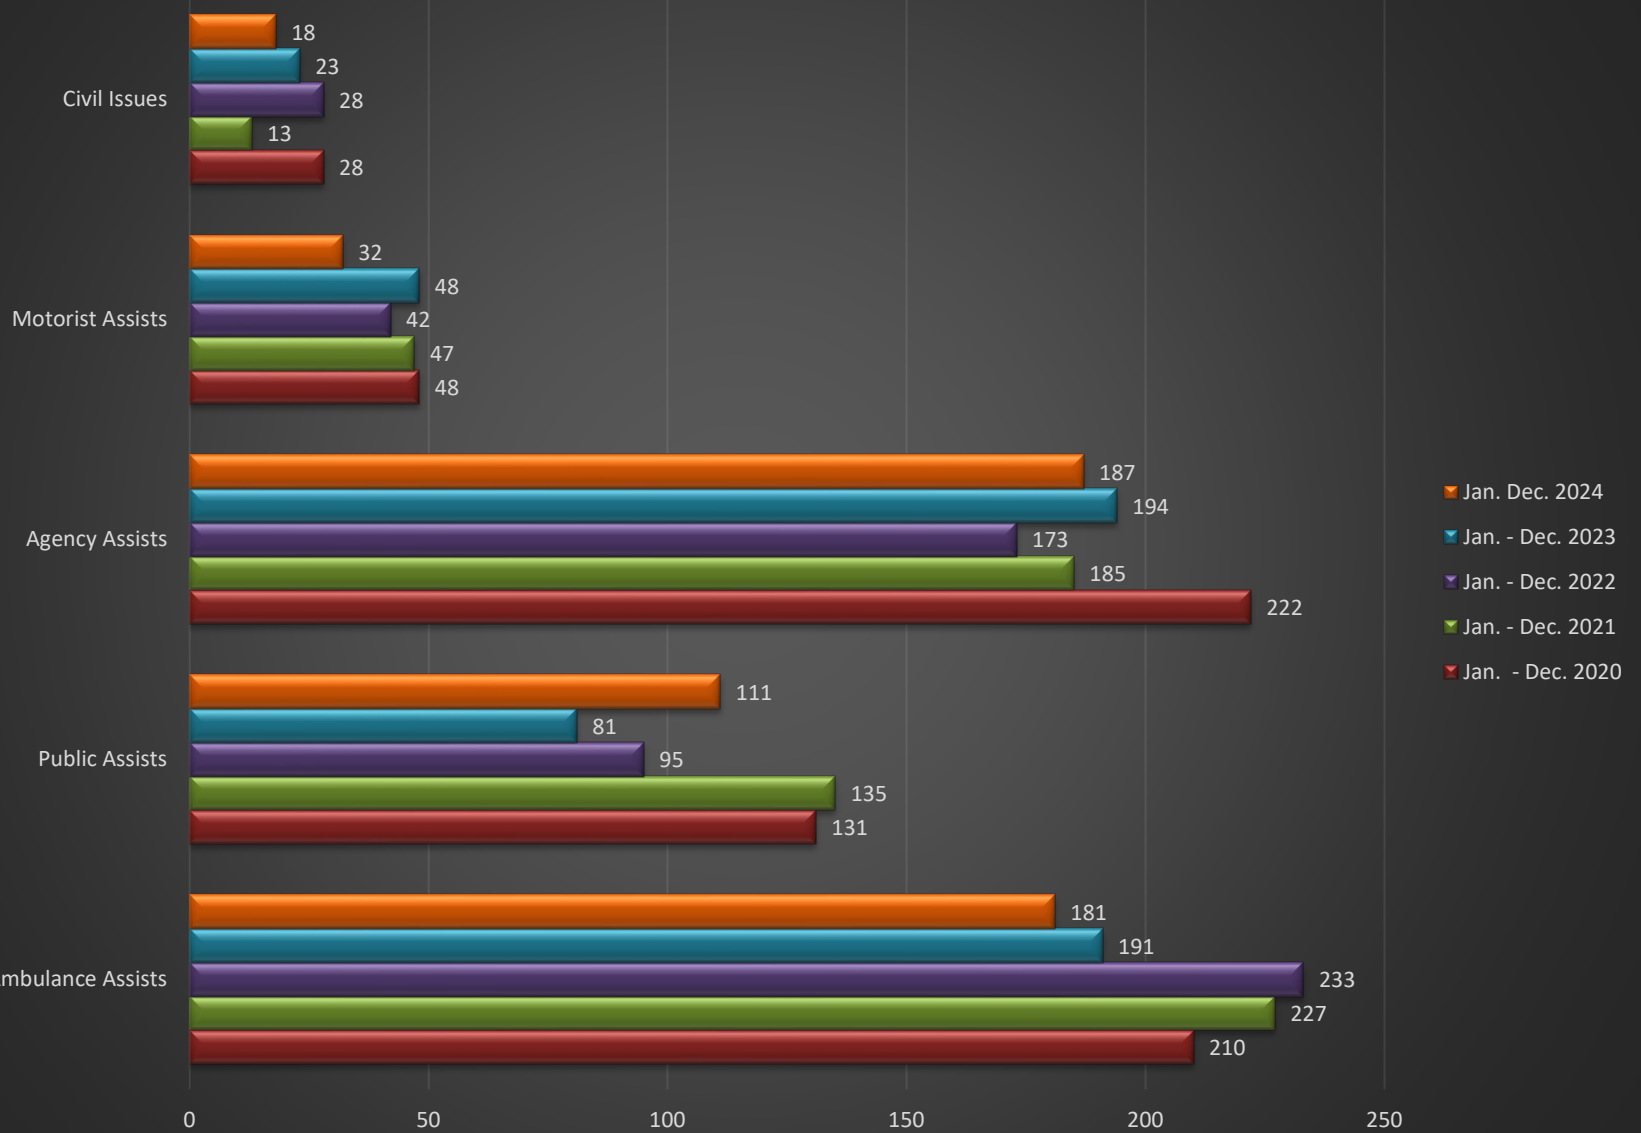

Traffic Enforcement

Animal Complaints

Assists, Civil Issues

CALLS-FOR-SERVICE

AXIS TITLE

Domestics/Assaults/Disturbance Calls/911 Hangups

Western Prairie Human Services

W.I.N. ACADEMY CALLS-FOR-SERVICE

Suspicious Activity-Drug Investigations-Intel

Burglary/Thefts/Criminal Damage

ATV/UTV/GOLF CART DATA

WELFARE CHECKS/MENTAL HEALTH/MISSING PERSON/RUNAWAYS

Total Calls-for-Service

Year Total Charges Filed