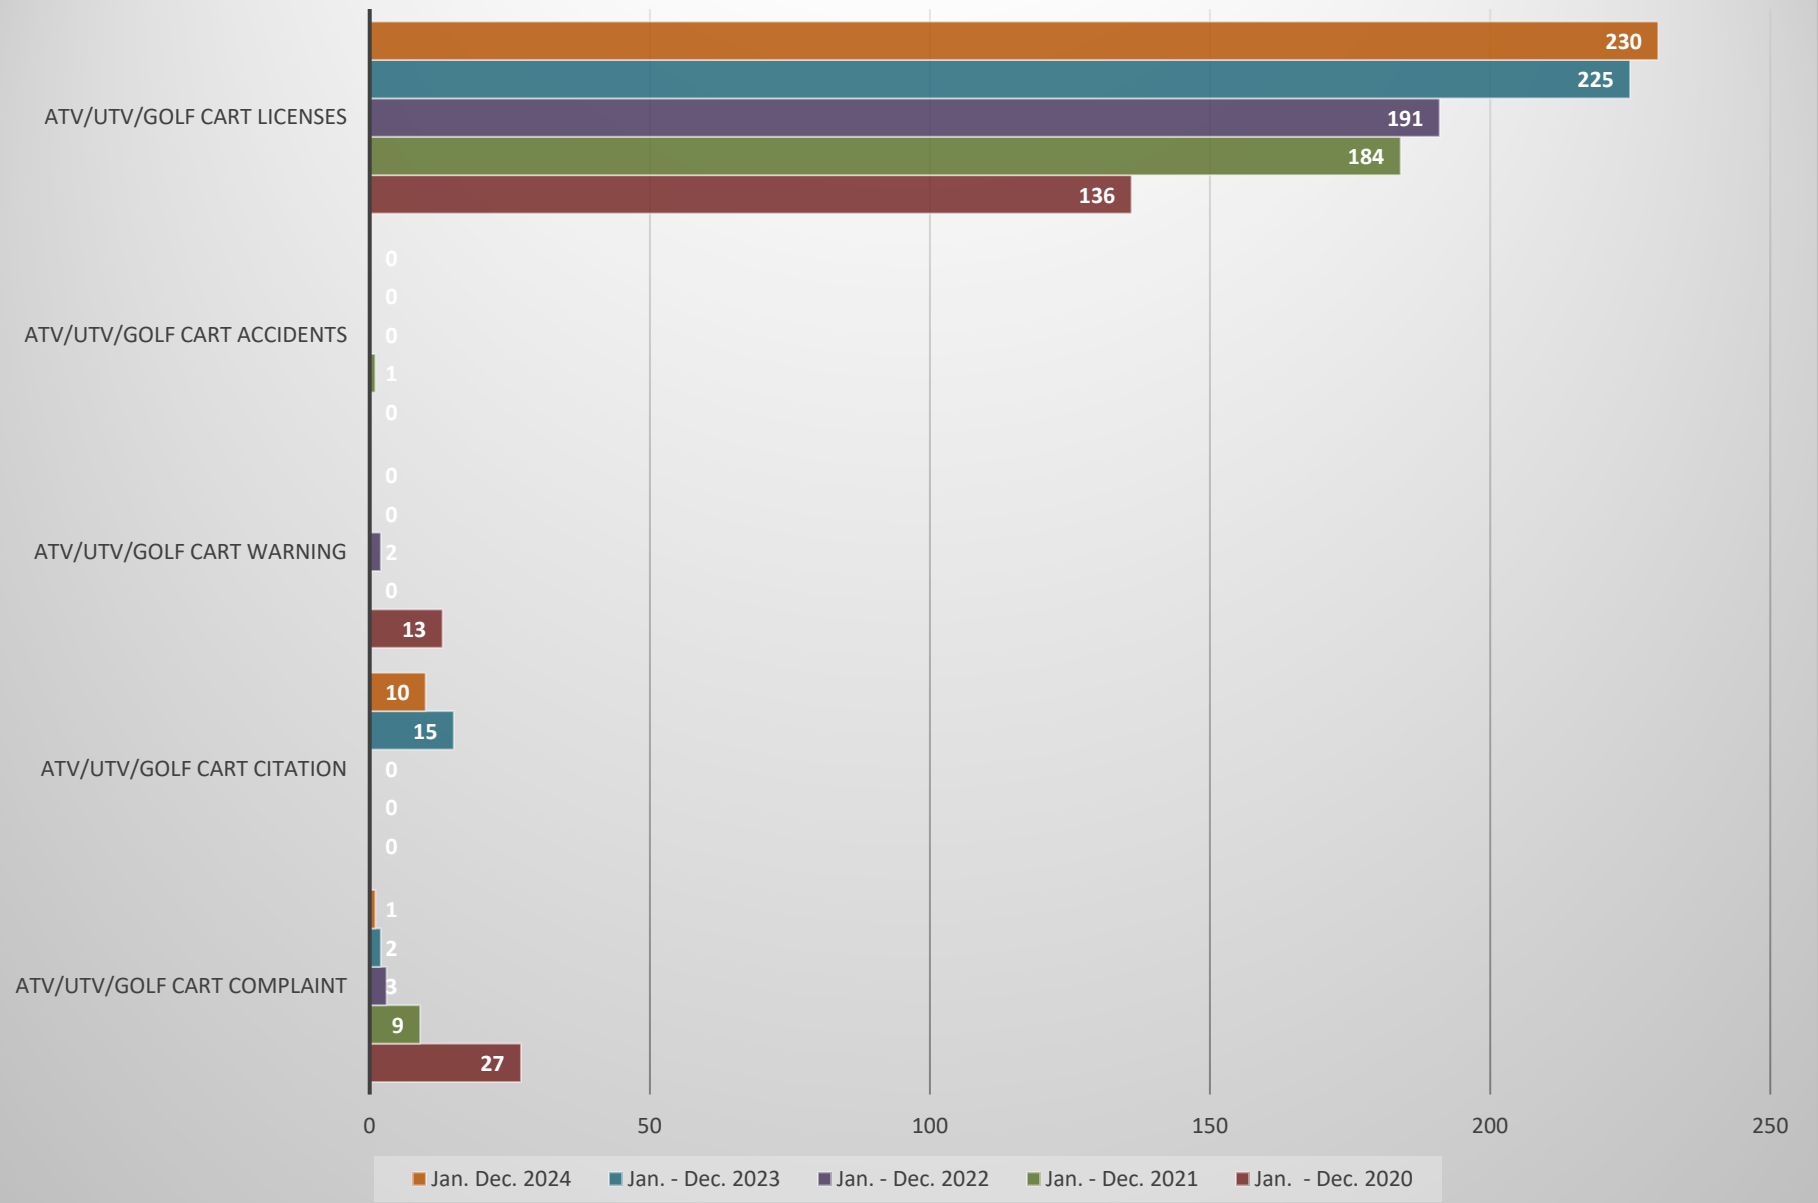

Traffic Enforcement

Animal Complaints

Assists, Civil Issues

CALLS-FOR-SERVICE

AXIS TITLE

Domestics/Assaults/Disturbance Calls/911 Hangups

Western Prairie Human Services

W.I.N. ACADEMY CALLS-FOR-SERVICE

Suspicious Activity-Drug Investigations-Intel

Burglary/Thefts/Criminal Damage

ATV/UTV/GOLF CART DATA

WELFARE CHECKS/MENTAL HEALTH/MISSING PERSON/RUNAWAYS

Total Calls-for-Service

Year Total Charges Filed