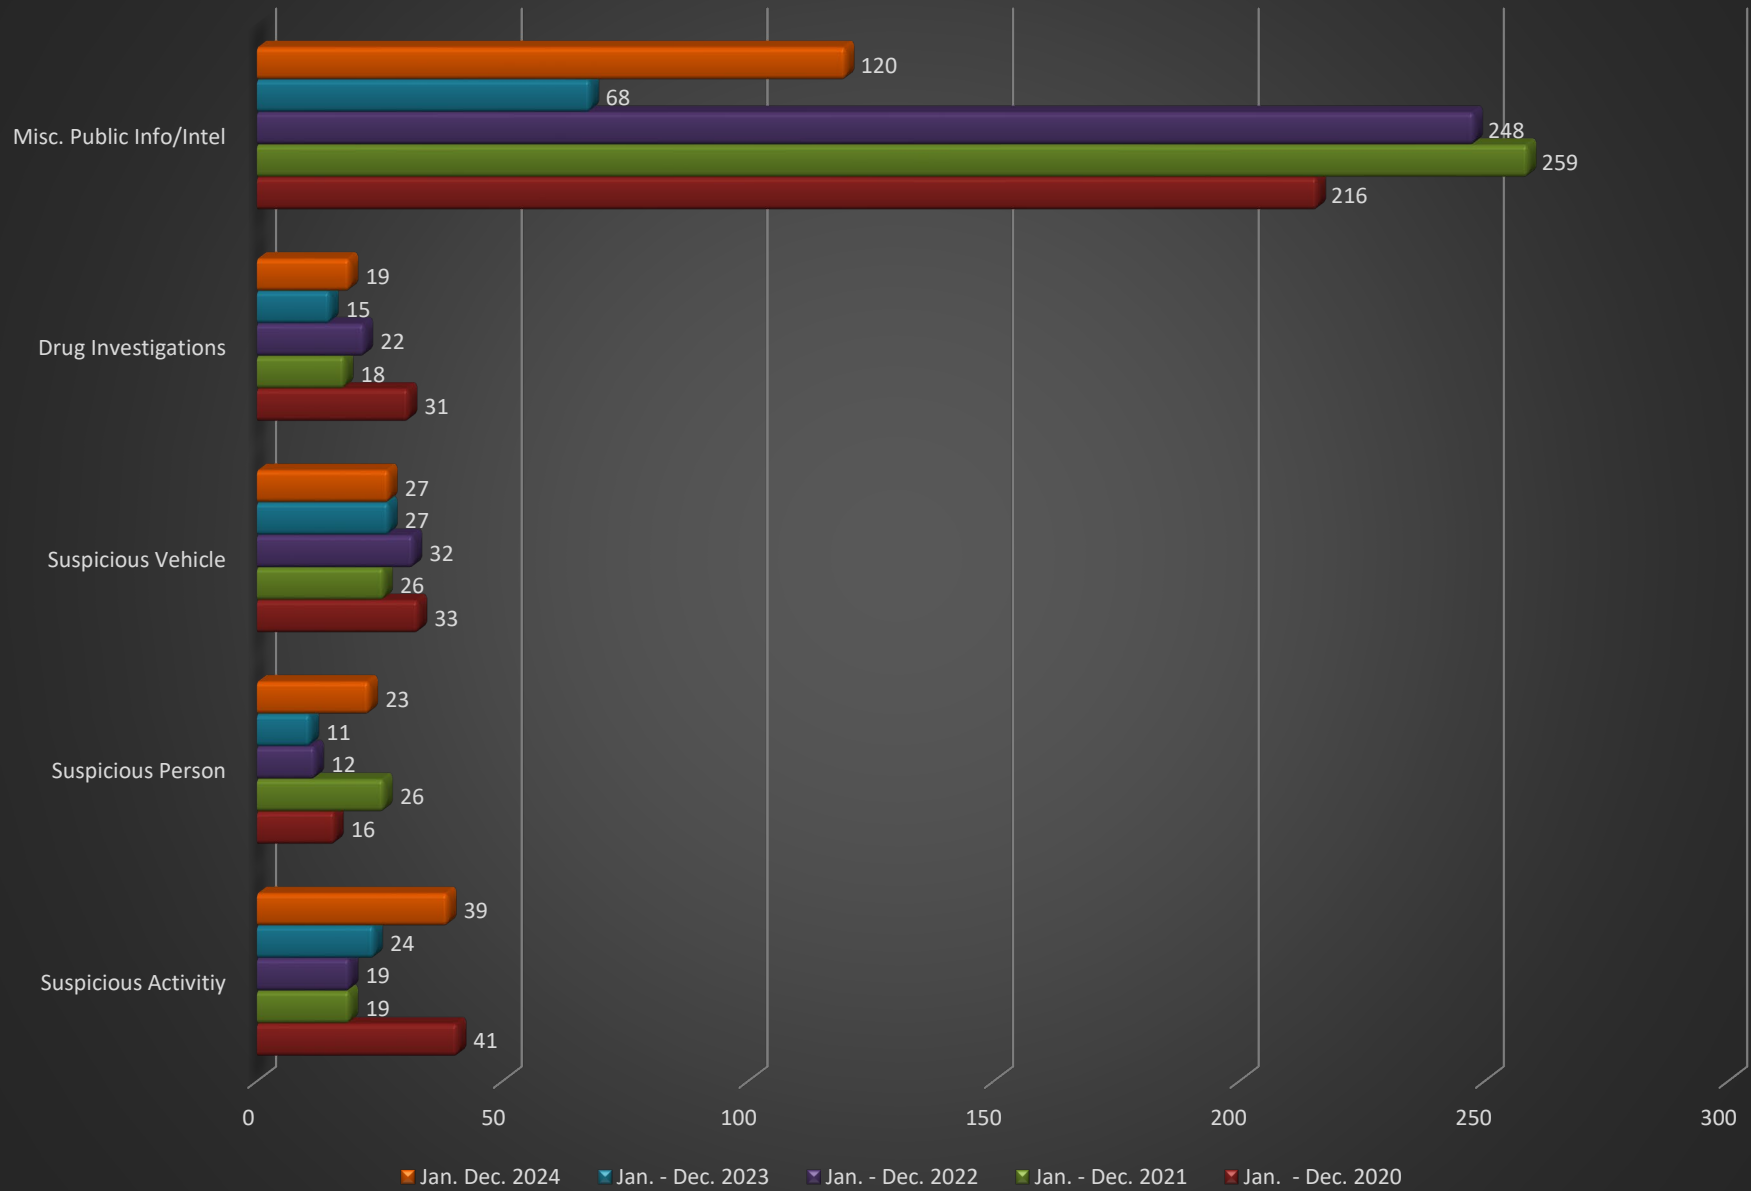

Traffic Enforcement

Animal Complaints

Assists, Civil Issues

CALLS-FOR-SERVICE

AXIS TITLE

Domestics/Assaults/Disturbance Calls/911 Hangups

Western Prairie Human Services

W.I.N. ACADEMY CALLS-FOR-SERVICE

Suspicious Activity-Drug Investigations-Intel

Burglary/Thefts/Criminal Damage

ATV/UTV/GOLF CART DATA

WELFARE CHECKS/MENTAL HEALTH/MISSING PERSON/RUNAWAYS

Total Calls-for-Service

Year Total Charges Filed