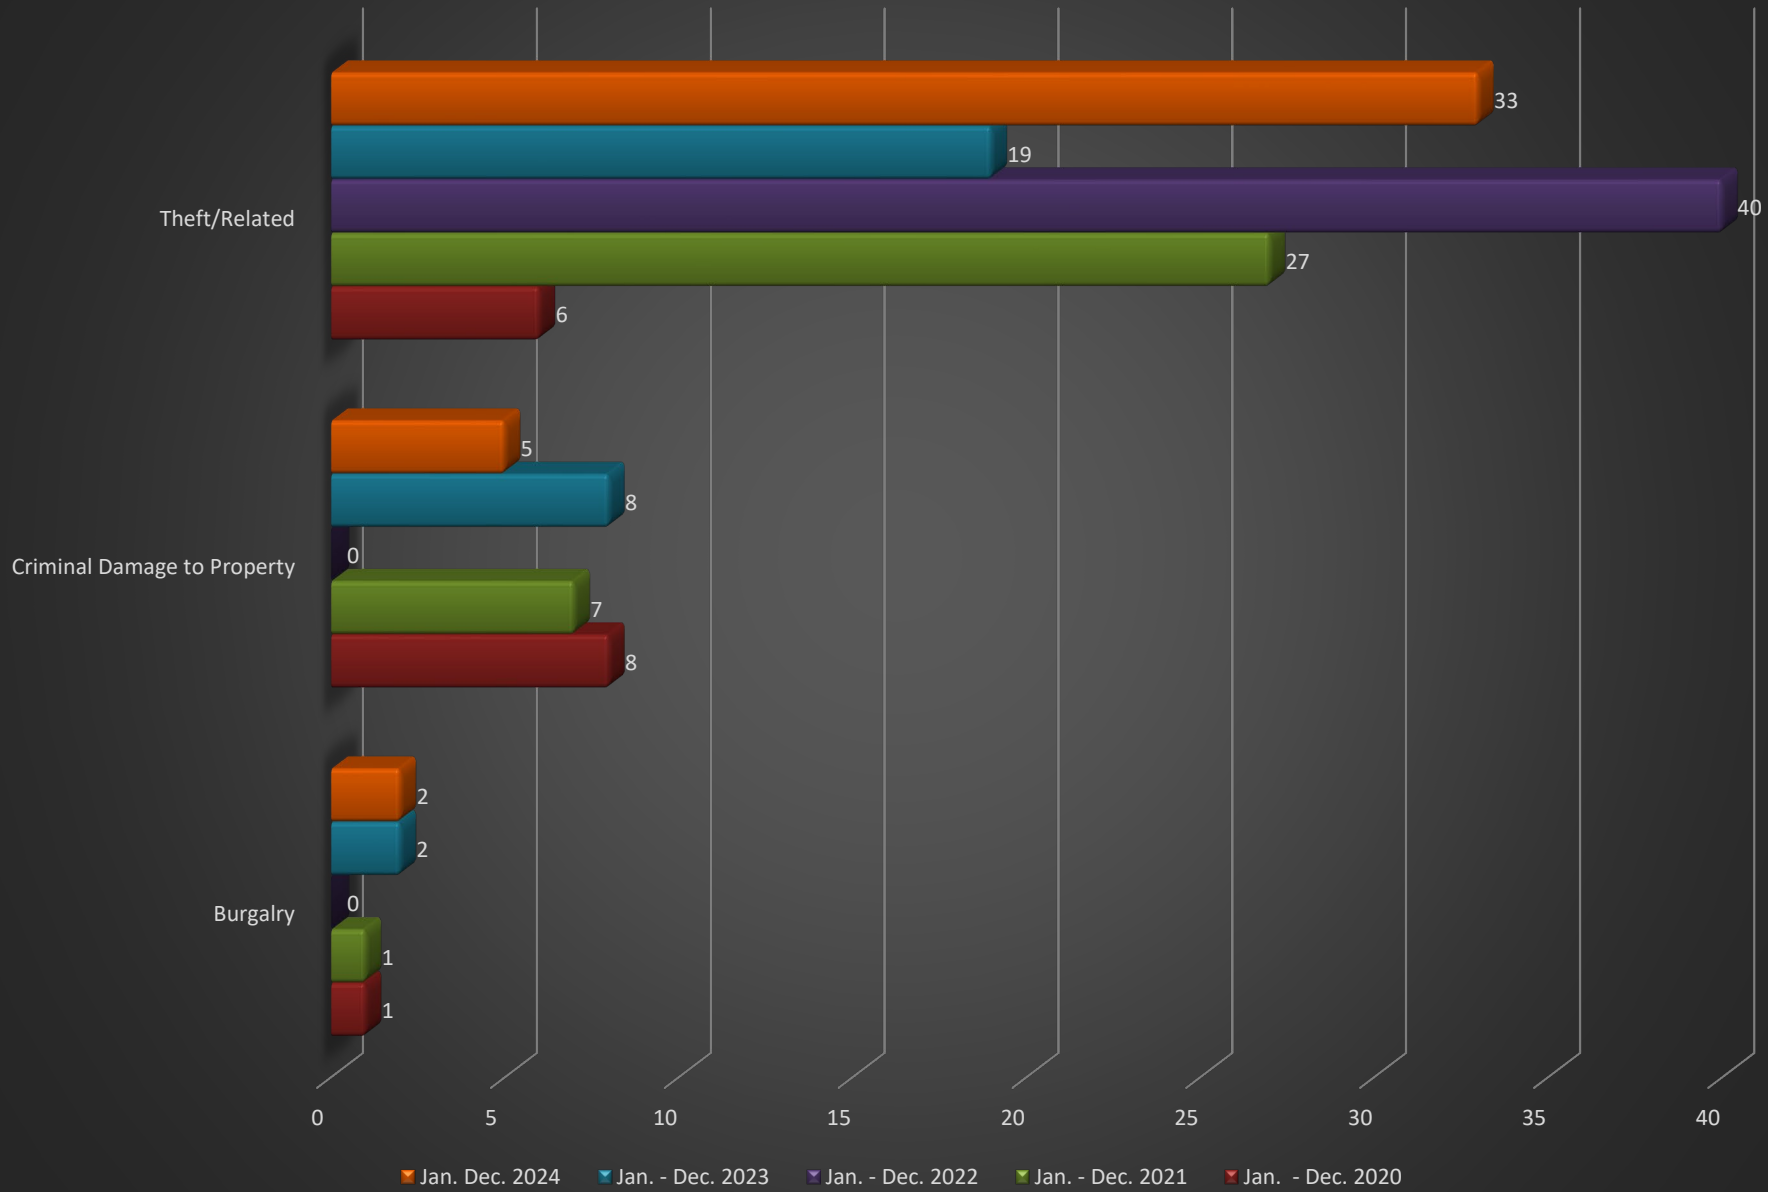

Traffic Enforcement

Animal Complaints

Assists, Civil Issues

CALLS-FOR-SERVICE

AXIS TITLE

Domestics/Assaults/Disturbance Calls/911 Hangups

Western Prairie Human Services

W.I.N. ACADEMY CALLS-FOR-SERVICE

Suspicious Activity-Drug Investigations-Intel

Burglary/Thefts/Criminal Damage

ATV/UTV/GOLF CART DATA

WELFARE CHECKS/MENTAL HEALTH/MISSING PERSON/RUNAWAYS

Total Calls-for-Service

Year Total Charges Filed