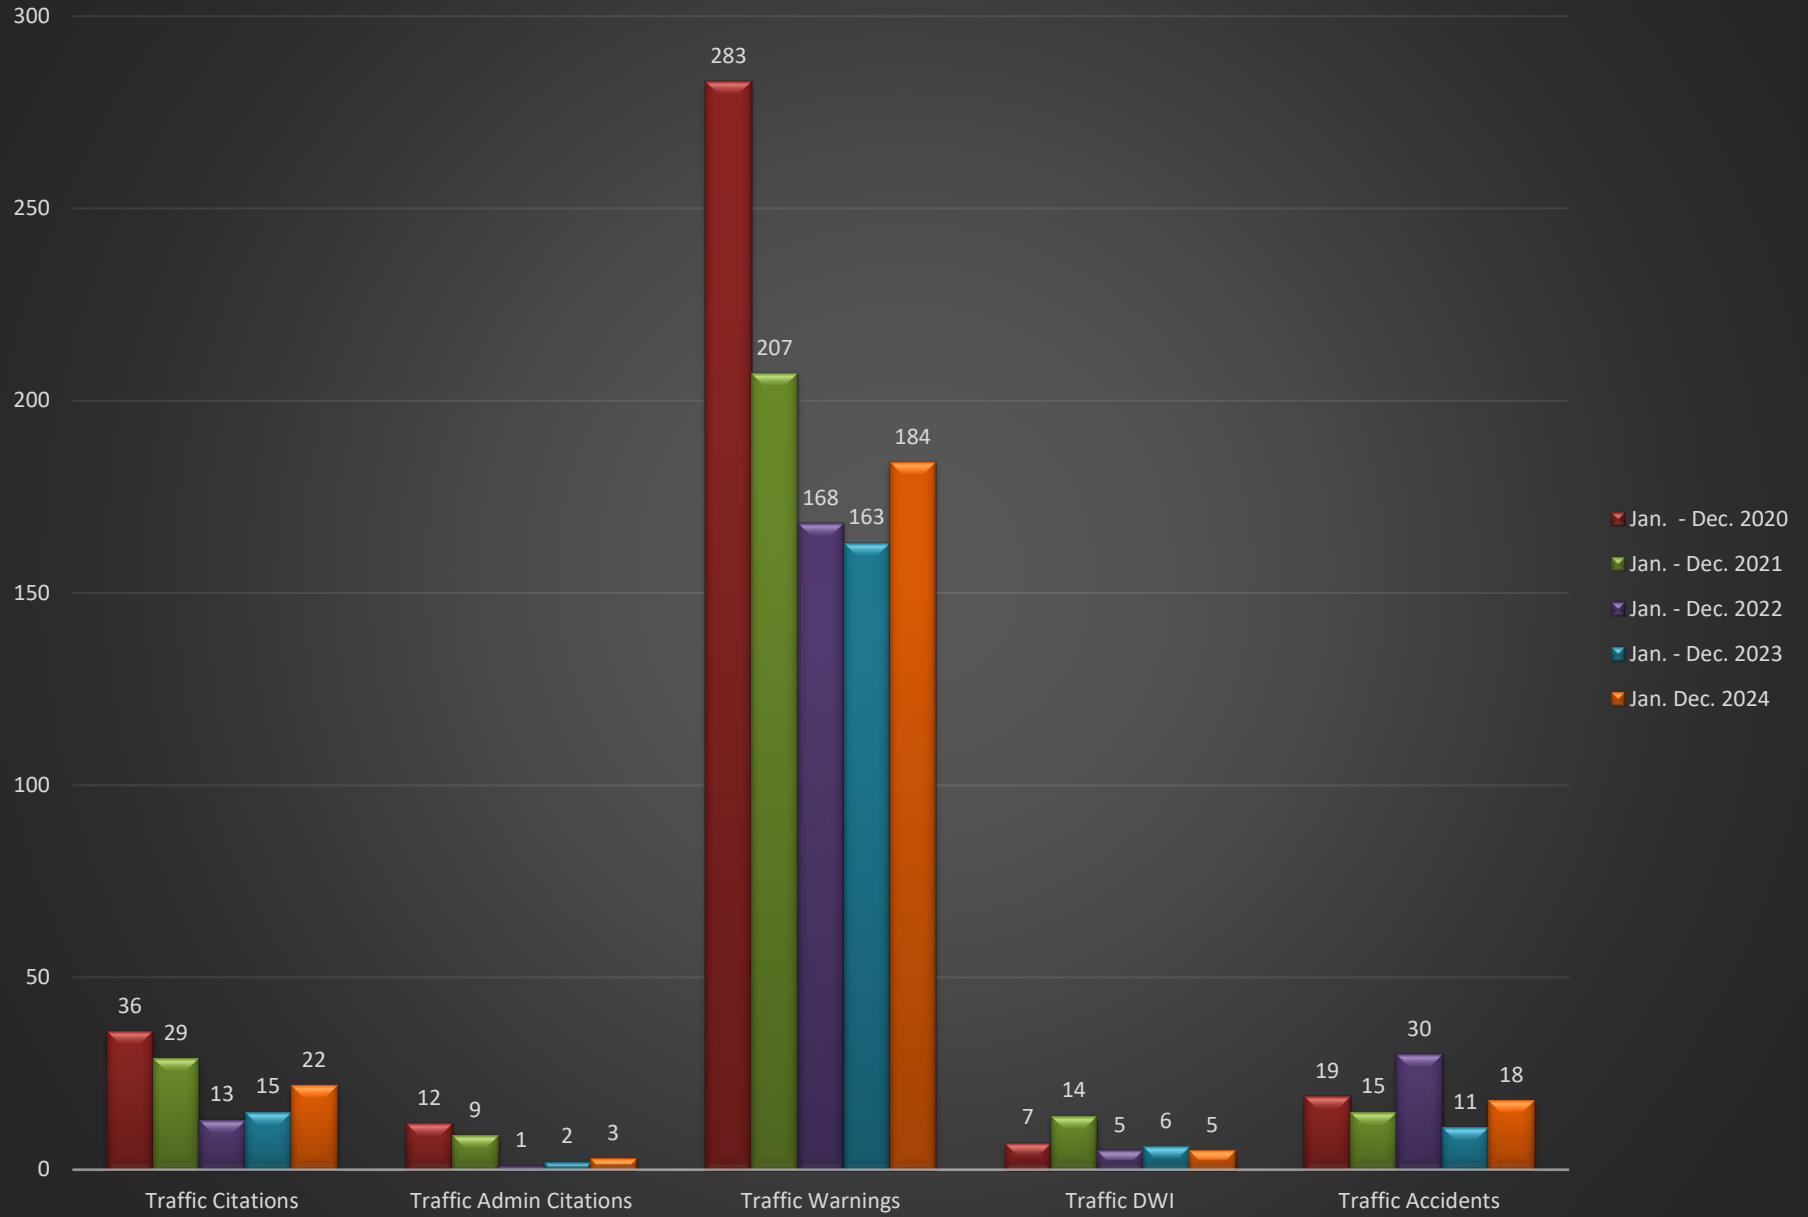

Traffic Enforcement

Animal Complaints

Assists, Civil Issues

CALLS-FOR-SERVICE

AXIS TITLE

Domestics/Assaults/Disturbance Calls/911 Hangups

Western Prairie Human Services

W.I.N. ACADEMY CALLS-FOR-SERVICE